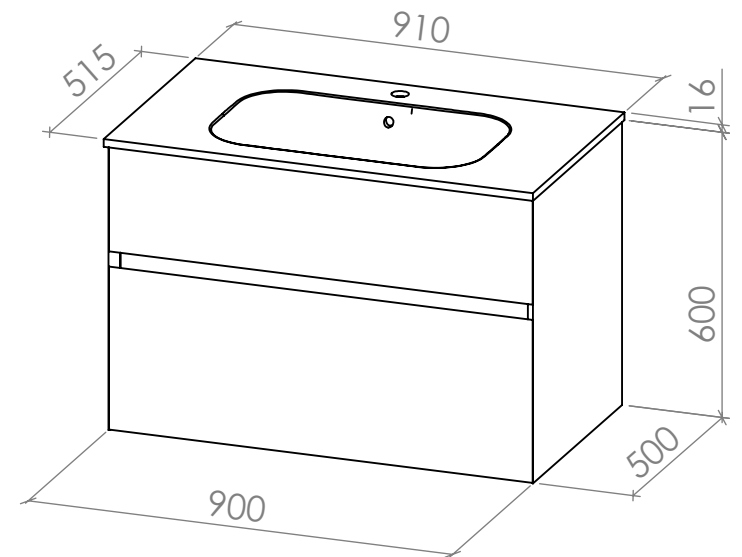

Order **844**

rif. Customer Ref.CITY W.90

3 VENERE 30
Led Chromo Finish

2 FILO Mirror

FILO Mirror
back Lighting

Suspended Washstand CITY
1 drawer H.24 / 1 drawer H.36
Front Melamine *Rovere Nodato Natura*

3 Slim Ceramic
Sink

Suspended Washstand CITY
1 drawer H.24 / 1 drawer H.36
Front Melamine *Frassino Nocciola*

Suspended Washstand CITY
1 drawer H.24 / 1 drawer H.36
Front Melamine *Eucalipto*