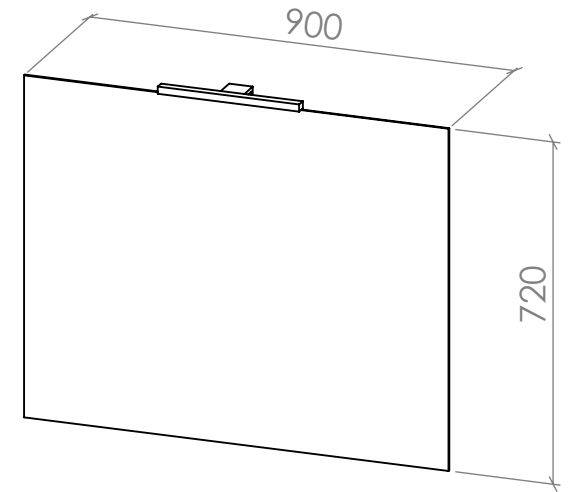

Order **844**

rif. Customer Ref.CITY W.90

3 VENERE 30
Led Chromo Finish

2 FILO Mirror

FILO Mirror
back Lighting

Suspended Washstand CITY
1 drawer H.24 / 1 drawer H.36
Front Melamine *Rovere Nodato Natura*

3 Slim Ceramic
Sink

Suspended Washstand CITY
1 drawer H.24 / 1 drawer H.36
Front Melamine *Frassino Nocciola*

Suspended Washstand CITY
1 drawer H.24 / 1 drawer H.36
Front Melamine *Eucalipto*