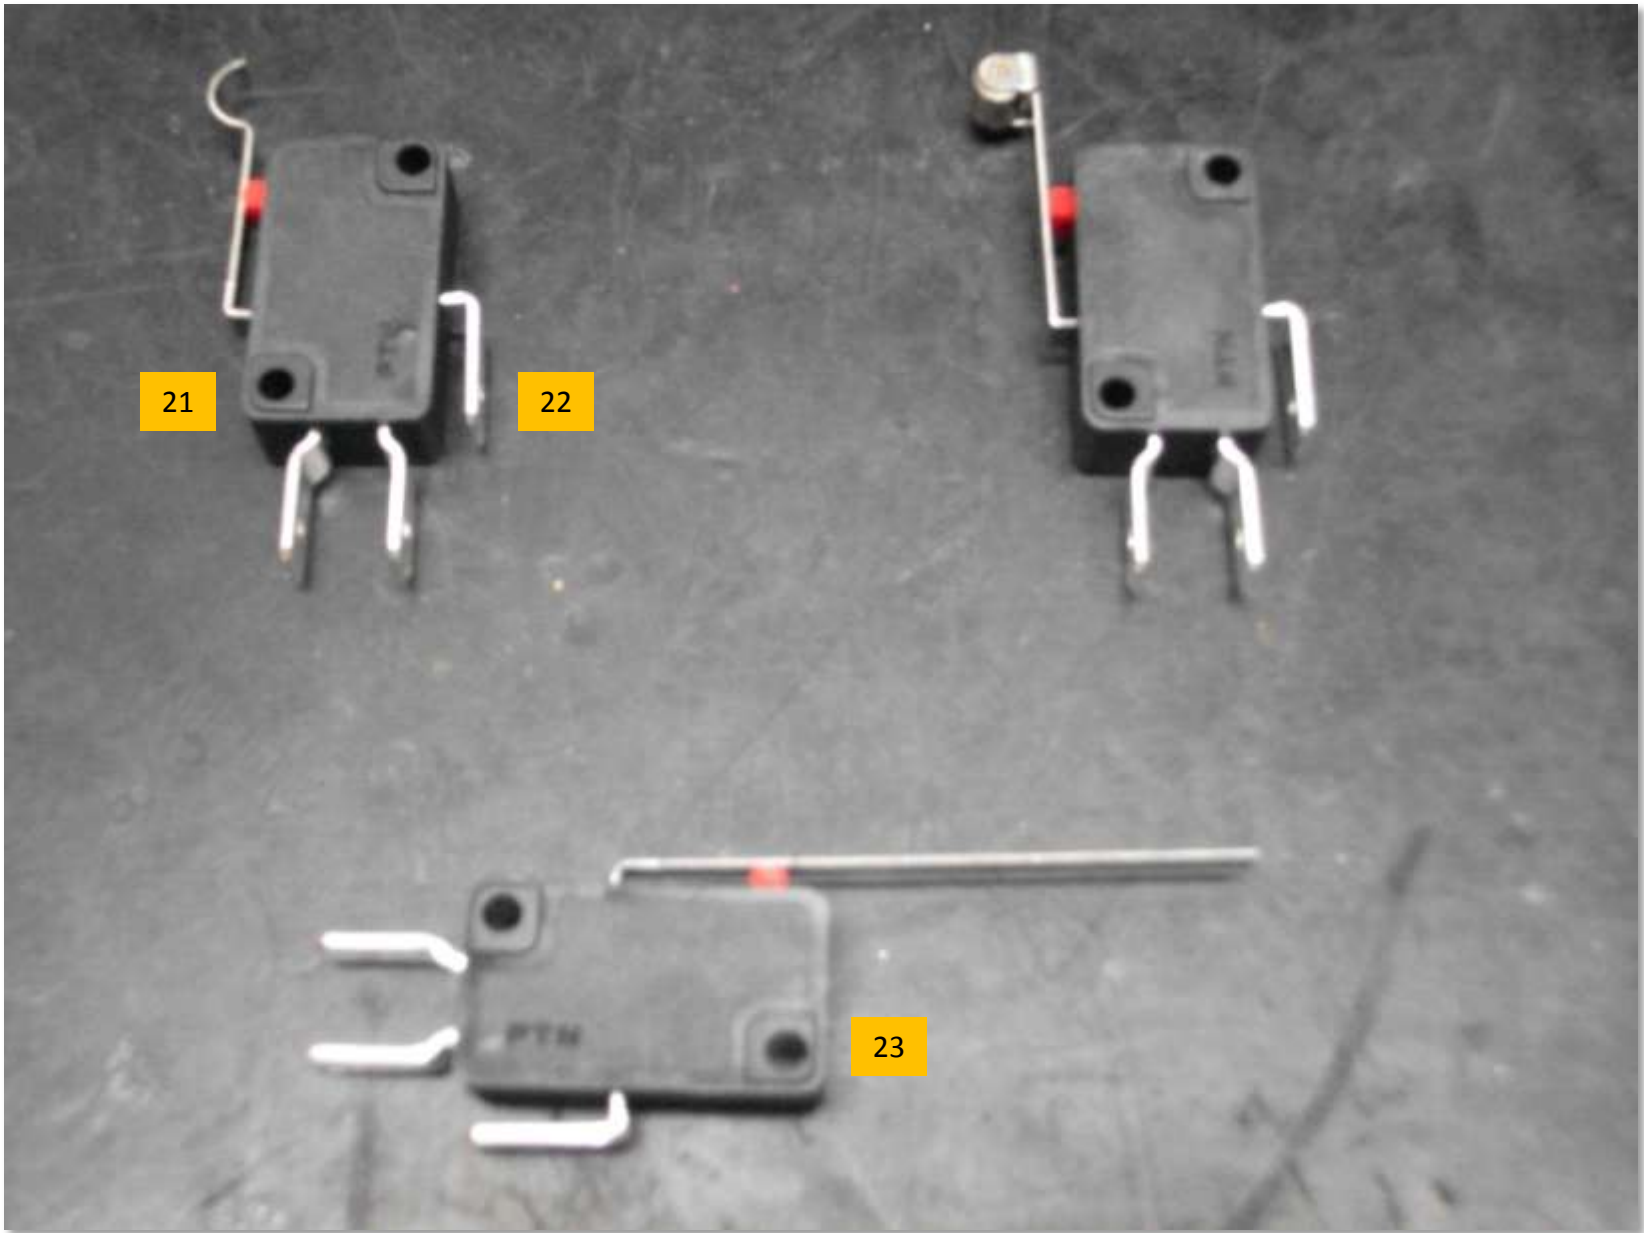

TAIWAN GANTRY Left Side End Plate

Maxx Grab Model 1 Silver / TAIWAN Gantry Parts

TAIWAN GANTRY Right Side End Plate

Maxx Grab Model 1 Silver / TAIWAN Gantry Parts

TAIWAN GANTRY Left Side End Plate

Maxx Grab Model 1 Silver / TAIWAN Gantry Parts

Microswitches Part ref 21, 22, 23

Maxx Grab Model 1 Silver / TAIWAN Gantry Parts

Taiwan Side To Side & Front to Back (Gear) Part Ref 3 & 10

Maxx Grab Model 1 Silver / TAIWAN Gantry Parts

Taiwan String Bobbin Wheel Part ref 11

Maxx Grab Model 1 Silver / TAIWAN Gantry Parts

Taiwan Nylon Bearing Part Ref 7

Maxx Grab Model 1 Silver / TAIWAN Gantry Parts

Taiwan Side to Side Wheel Part ref 2

Maxx Grab Model 1 Silver / TAIWAN Gantry Parts

Maxx Grab 1 Up (TOP) Switch Spring Part Ref 19

Maxx Grab Model 1 Silver / TAIWAN Gantry Parts

Taiwan Bottom Switch Plate Spring Part ref 24