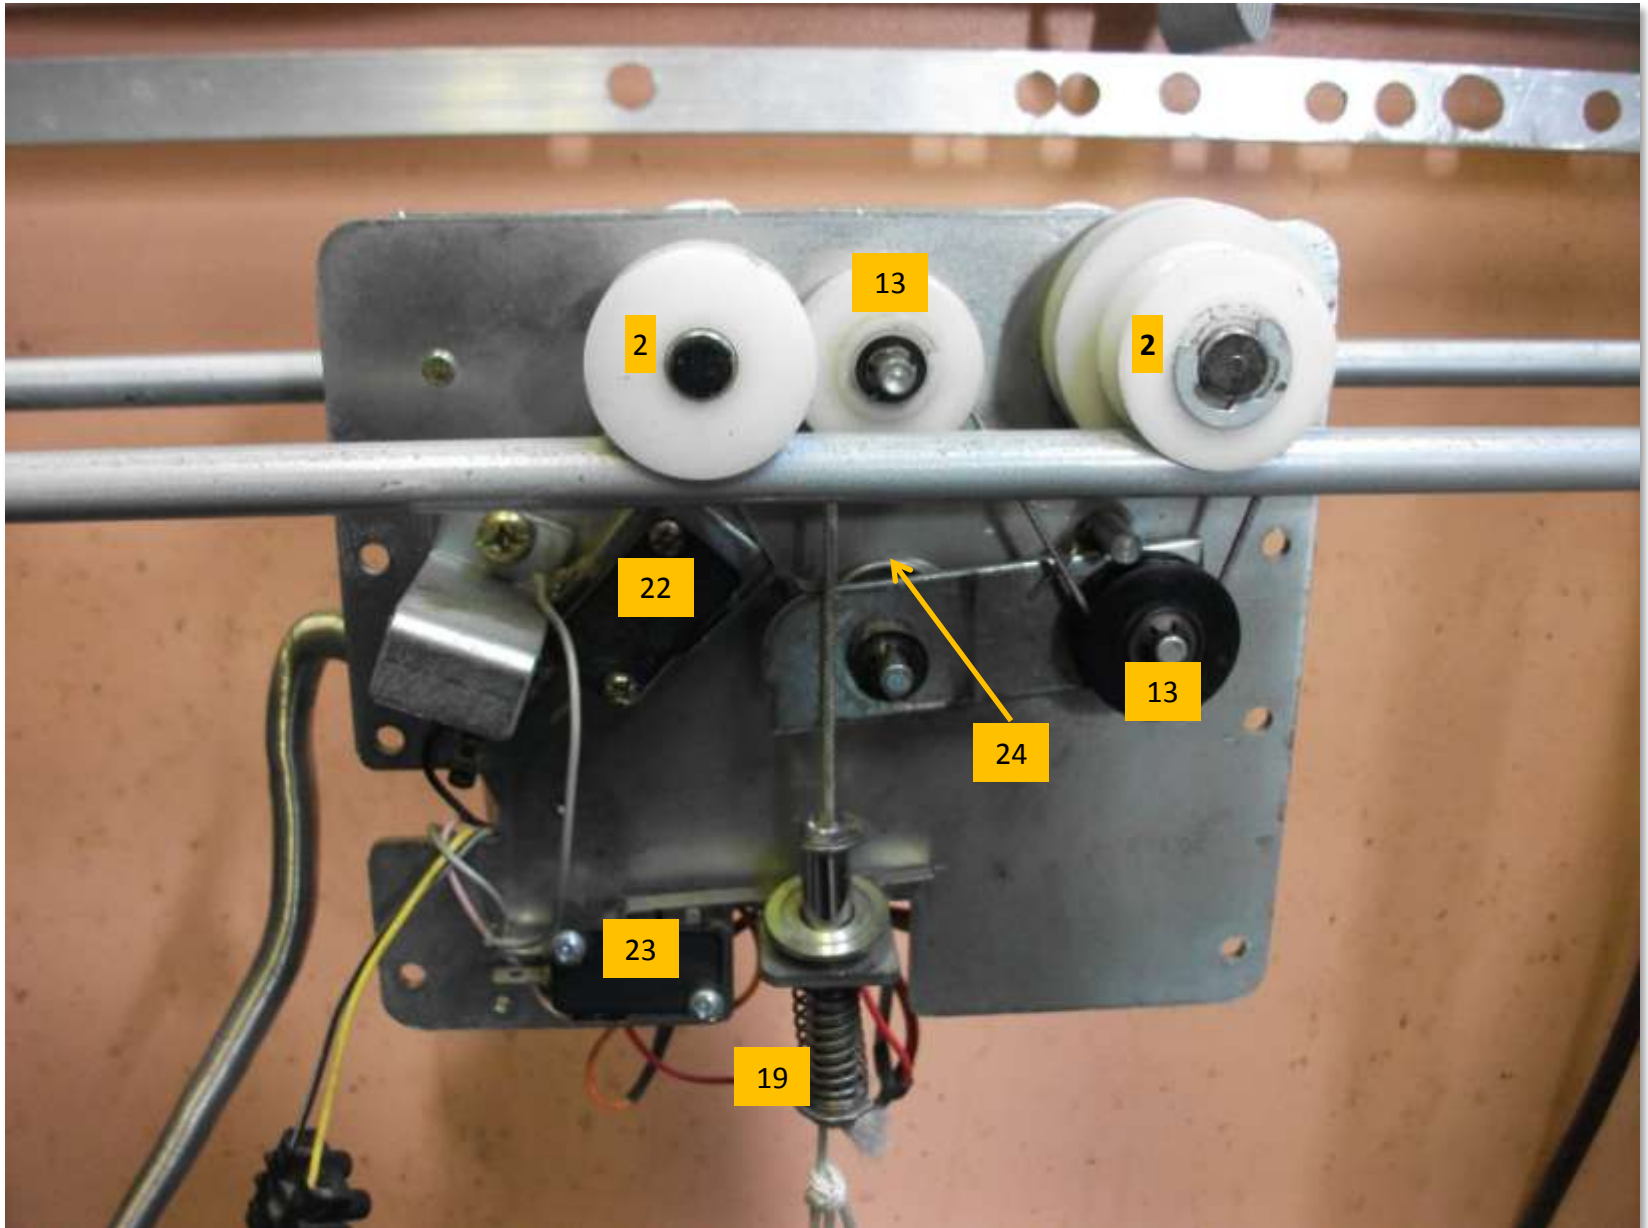

Maxx Grab Model 1 Silver / TAIWAN Gantry Parts

TAIWAN GANTRY MOTOR FRAME ASSEMBLY Front view covers removed

Maxx Grab Model 1 Silver / TAIWAN Gantry Parts

TAIWAN GANTRY MOTOR FRAME ASSEMBLY Top view

Maxx Grab Model 1 Silver / TAIWAN Gantry Parts

TAIWAN GANTRY Left Side End Plate

Maxx Grab Model 1 Silver / TAIWAN Gantry Parts

TAIWAN GANTRY Right Side End Plate

Maxx Grab Model 1 Silver / TAIWAN Gantry Parts

TAIWAN GANTRY Left Side End Plate

Maxx Grab Model 1 Silver / TAIWAN Gantry Parts

Maxx Grab Model 1 Silver / TAIWAN Gantry Parts

Taiwan Front To Back Wheel With Grub Screw Hole Part ref 4

Maxx Grab Model 1 Silver / TAIWAN Gantry Parts

Taiwan 48 V Motor Front Back, Left Right, Up down, Part ref 16

Maxx Grab 1 Up (TOP) Switch Spring Part Ref 19

Maxx Grab Model 1 Silver / TAIWAN Gantry Parts

Taiwan Bottom Switch Plate Spring Part ref 24