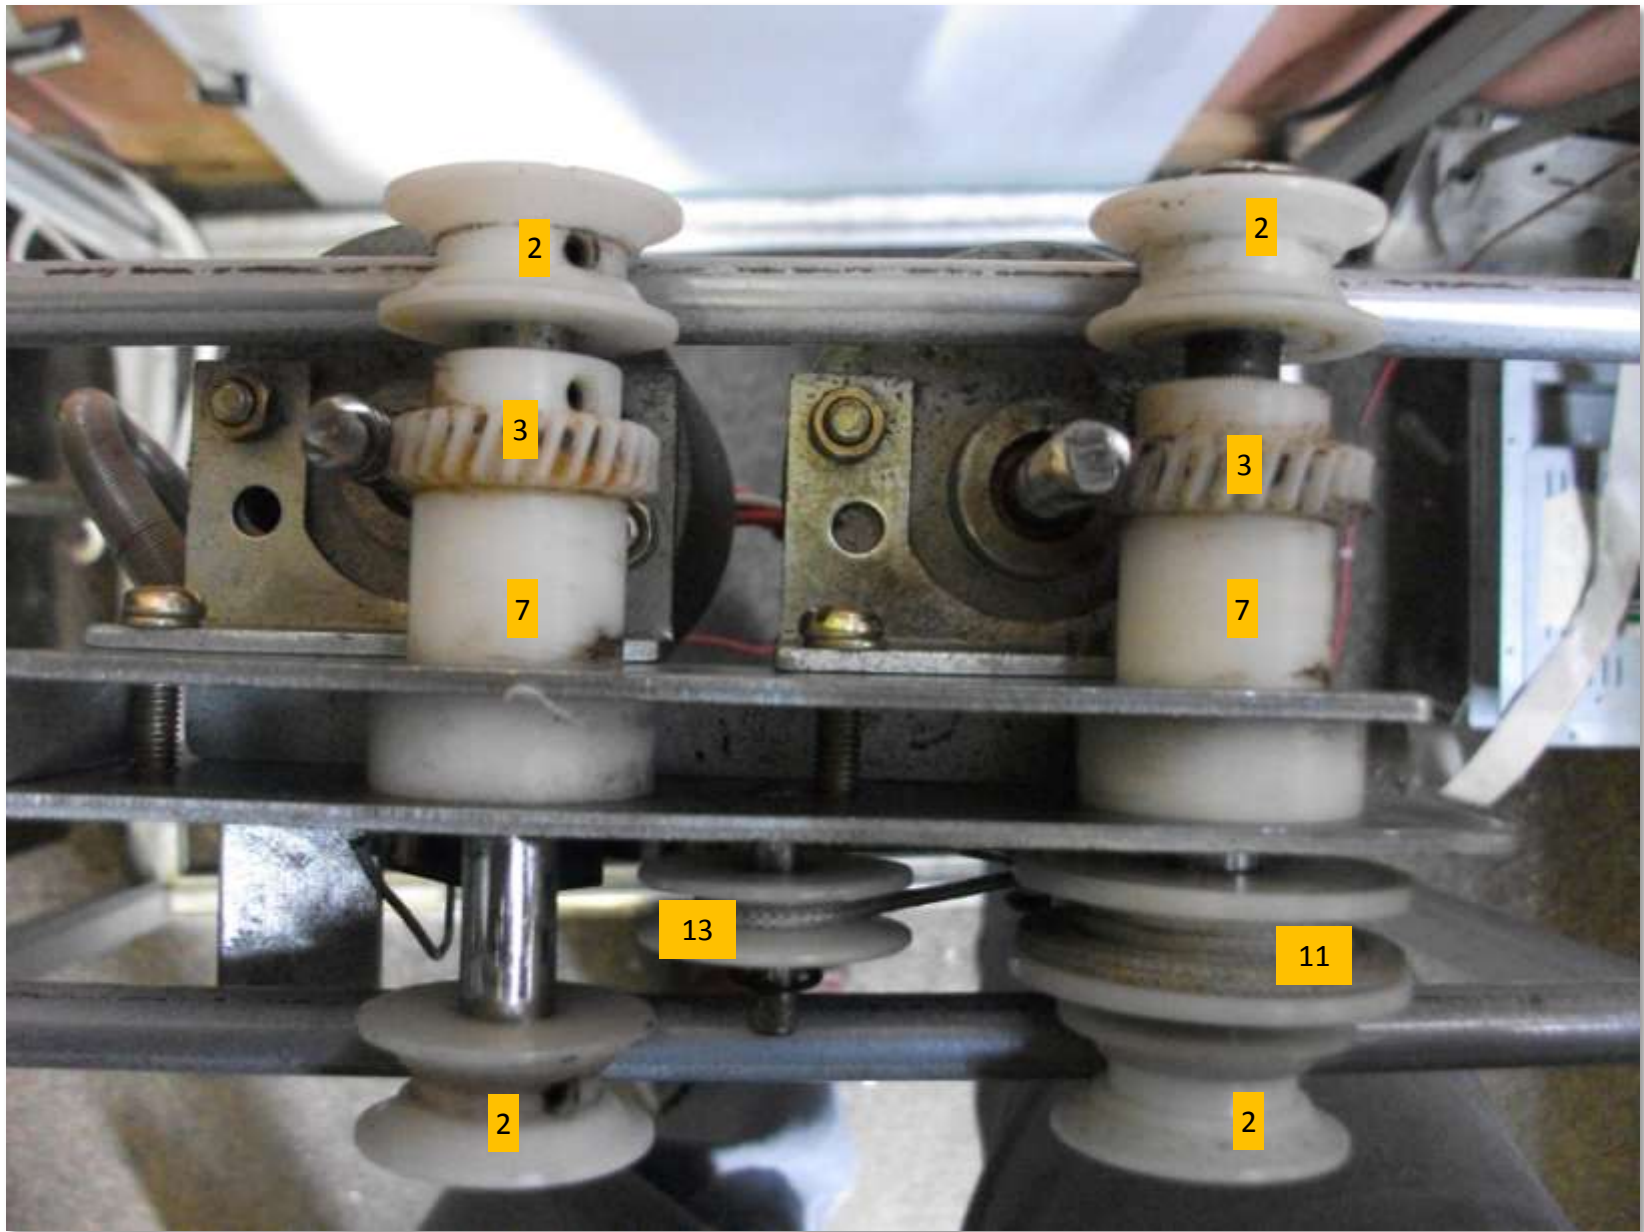

Maxx Grab Model 1 Silver / TAIWAN Gantry Parts

TAIWAN GANTRY MOTOR FRAME ASSEMBLY Front view covers removed

Maxx Grab Model 1 Silver / TAIWAN Gantry Parts

TAIWAN GANTRY MOTOR FRAME ASSEMBLY Top view

Maxx Grab Model 1 Silver / TAIWAN Gantry Parts

TAIWAN GANTRY Left Side End Plate

Maxx Grab Model 1 Silver / TAIWAN Gantry Parts

TAIWAN GANTRY Right Side End Plate

Maxx Grab Model 1 Silver / TAIWAN Gantry Parts

TAIWAN GANTRY Left Side End Plate

Maxx Grab Model 1 Silver / TAIWAN Gantry Parts

Microswitches Part ref 21, 22, 23

Maxx Grab Model 1 Silver / TAIWAN Gantry Parts

Taiwan Side To Side & Front to Back (Gear) Part Ref 3 & 10

Maxx Grab Model 1 Silver / TAIWAN Gantry Parts

Taiwan String Bobbin Wheel Part ref 11

Taiwan Small String Wheel Part Ref 13

Maxx Grab Model 1 Silver / TAIWAN Gantry Parts

Taiwan End Plate Bearing Part ref 15

Maxx Grab Model 1 Silver / TAIWAN Gantry Parts

Taiwan Front To Back Wheel Part ref 17