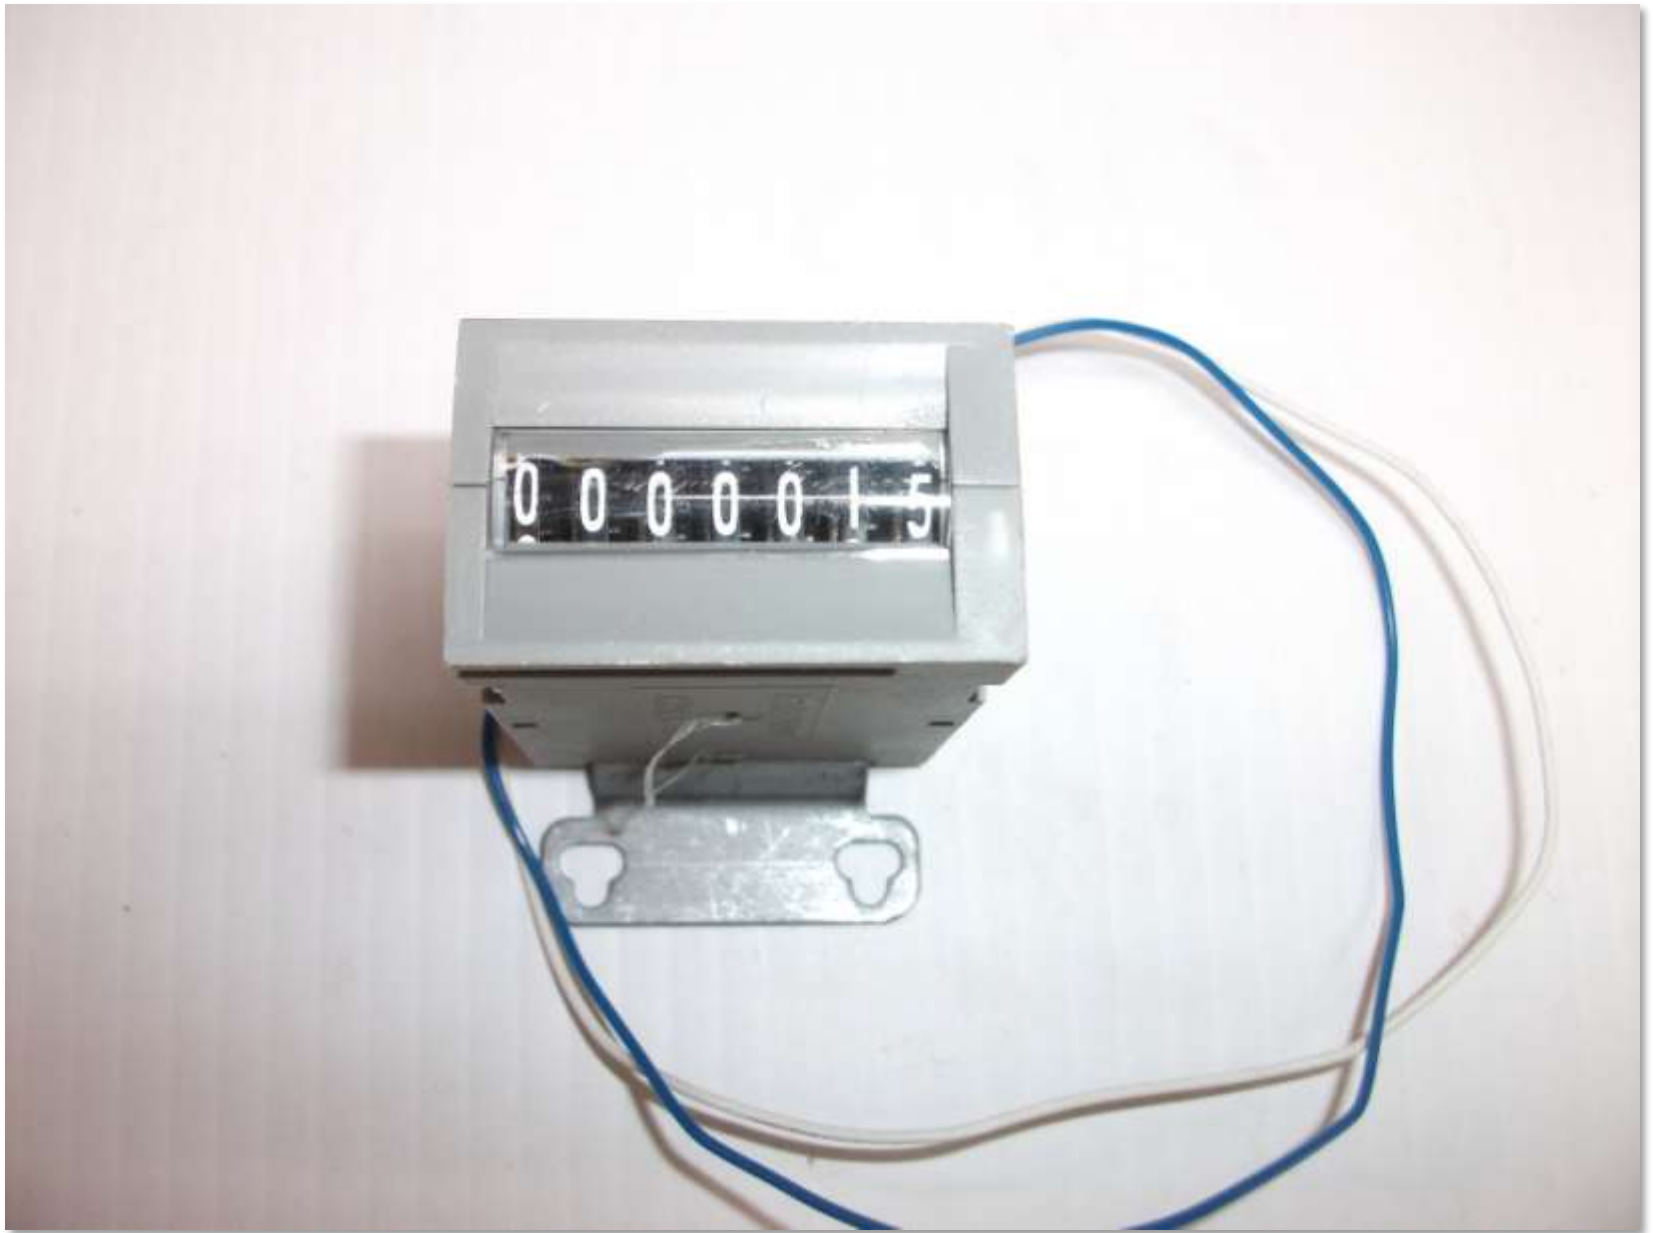

Maxx Grab Model 1 Silver / TAIWAN Gantry Parts

Maxx Grab 1 Surface Mount Meter