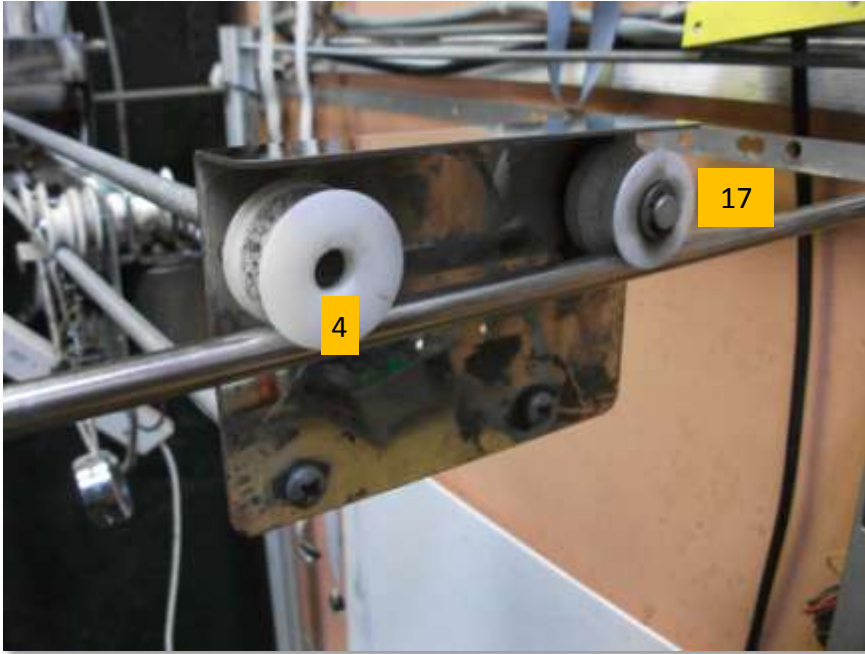

Maxx Grab Model 1 Silver / TAIWAN Gantry Parts

TAIWAN GANTRY MOTOR FRAME ASSEMBLY Front view covers removed

Maxx Grab Model 1 Silver / TAIWAN Gantry Parts

TAIWAN GANTRY MOTOR FRAME ASSEMBLY Top view

Maxx Grab Model 1 Silver / TAIWAN Gantry Parts

TAIWAN GANTRY Left Side End Plate

Maxx Grab Model 1 Silver / TAIWAN Gantry Parts

TAIWAN GANTRY Right Side End Plate

Maxx Grab Model 1 Silver / TAIWAN Gantry Parts

TAIWAN GANTRY Left Side End Plate

Maxx Grab Model 1 Silver / TAIWAN Gantry Parts

Microswitches Part ref 21, 22, 23

Maxx Grab Model 1 Silver / TAIWAN Gantry Parts

Taiwan Side To Side & Front to Back (Gear) Part Ref 3 & 10

Maxx Grab Model 1 Silver / TAIWAN Gantry Parts

Taiwan String Bobbin Wheel Part ref 11

Maxx Grab 1 Up (TOP) Switch Spring Part Ref 19

Maxx Grab Model 1 Silver / TAIWAN Gantry Parts

Taiwan Bottom Switch Plate Spring Part ref 24