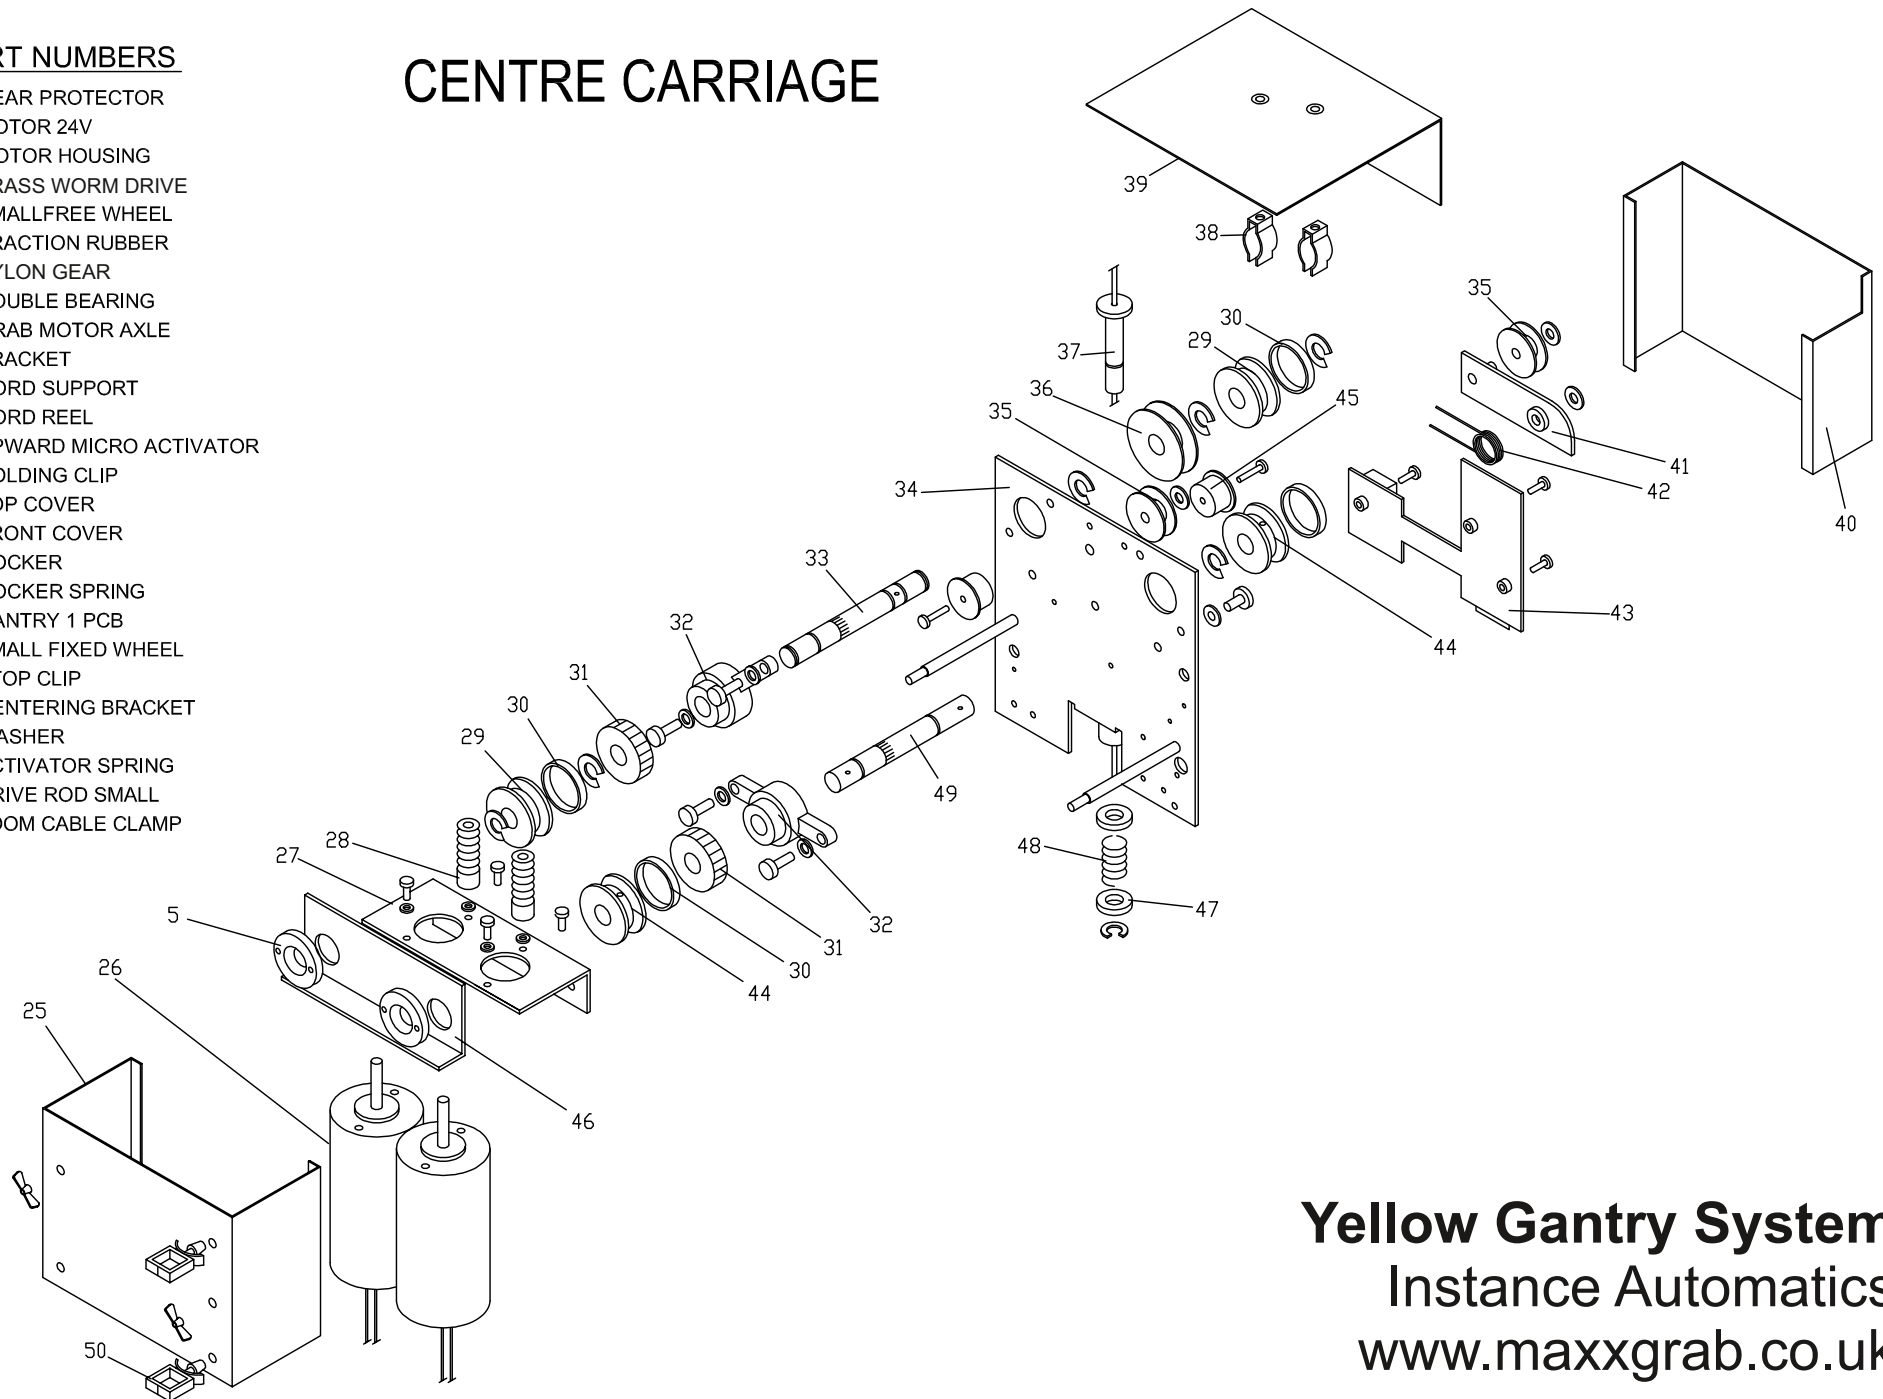

PART NUMBERS

- 25-REAR PROTECTOR
- 26-MOTOR 24V
- 27-MOTOR HOUSING
- 28-BRASS WORM DRIVE
- 29-SMALLFREE WHEEL
- 30-TRACTION RUBBER
- 31-NYLON GEAR
- 32-DOUBLE BEARING
- 33-GRAB MOTOR AXLE
- 34-BRACKET
- 35-CORD SUPPORT
- 36-CORD REEL
- 37-UPWARD MICRO ACTIVATOR
- 38-HOLDING CLIP
- 39-TOP COVER
- 40-FRONT COVER
- 41-ROCKER
- 42-ROCKER SPRING
- 43-GANTRY 1 PCB
- 44-SMALL FIXED WHEEL
- 45-STOP CLIP
- 46-CENTERING BRACKET
- 47-WASHER
- 48-ACTIVATOR SPRING
- 49-DRIVE ROD SMALL
- 50-LOOM CABLE CLAMP

CENTRE CARRIAGE

Yellow Gantry System
Instance Automatics
www.maxxgrab.co.uk