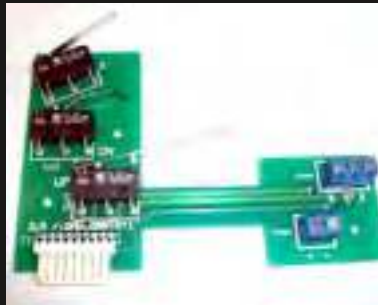

Drive Band Part Ref : 1

Drive Wheel (Front to Back) Part Ref : 2 , 20

Small Free Wheel Part Ref : 44, Small Fixed Wheel Part Ref: 29 (side to side wheels)

String Bobbin Wheel Part ref 36

Small String Wheel Part Ref 35

Nylon Gear Part ref 31

Gantry PCB 1 Part ref 43

Gantry PCB 2 Part ref 9

Gantry Micro Switch 1, 2 4

Gantry Micro Switch 5

Gantry Micro Switch 3

Double Bearing Part Ref 32

24V Motor with Brass Worm Drive Part ref 26 & 28

Side To Side Loom Jumbo 940mm Part Ref 8

Hyper Coil Collar part Ref 77 Maxx Grab Model 2

Hyper Coil & Flex Size 80mm x 40 mm, 22 Ohms 48V

Side To Side Loom Standard 640mm Part ref 8

Standard Grab Pole Cap Part Ref 54