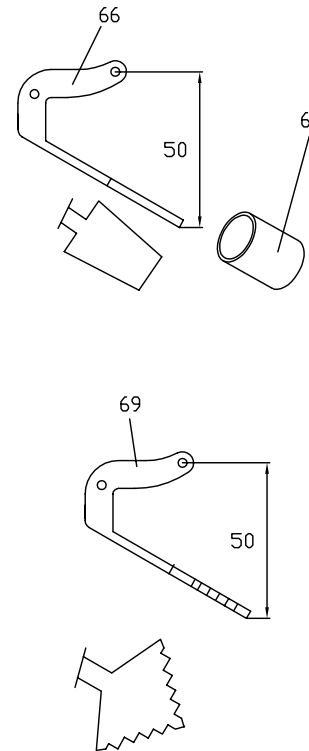

PART NUMBERS

52-CORD	62-TENSOR
53-TOP CAP	63-PLUNGER BAR
54-POLE CAP	64-STAR WASHER
55-BRASS TUBE	65-STAR
56-CURLY FLEX	66-SWEET CLAW
57-CABLE PROTECTOR	67-SWEET CLAW RUBBER
58-48V COIL	68-STANDARD CLAW
59-COIL HOUSING	69-TRIANGLE CLAW
60-ADJUSTABLE COLLAR	
61-CLAW COLLAR	

STANDARD GRAB MECHANISM

COMPLETE GRABS

- -STD GRAB (52 TO 65 + 68)
- -SWEET GRAB (52 TO 67)
- -TRIANGLE GRAB (52 TO 65 + 69)

Yellow Gantry System
Instance Automatics
www.maxxgrab.co.uk