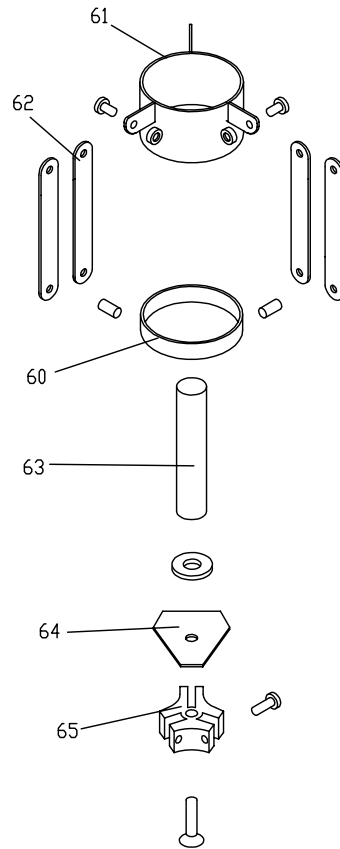

PART NUMBERS

52-CORD	62-TENSOR
53-TOP CAP	63-PLUNGER BAR
54-POLE CAP	64-STAR WASHER
55-BRASS TUBE	65-STAR
56-CURLY FLEX	66-SWEET CLAW
57-CABLE PROTECTOR	67-SWEET CLAW RUBBER
58-48V COIL	68-STANDARD CLAW
59-COIL HOUSING	69-TRIANGLE CLAW
60-ADJUSTABLE COLLAR	
61-CLAW COLLAR	

STANDARD GRAB MECHANISM

COMPLETE GRABS

- -STD GRAB (52 TO 65 + 68)
- -SWEET GRAB (52 TO 67)
- -TRIANGLE GRAB (52 TO 65 + 69)

Yellow Gantry System
Instance Automatics
www.maxxgrab.co.uk