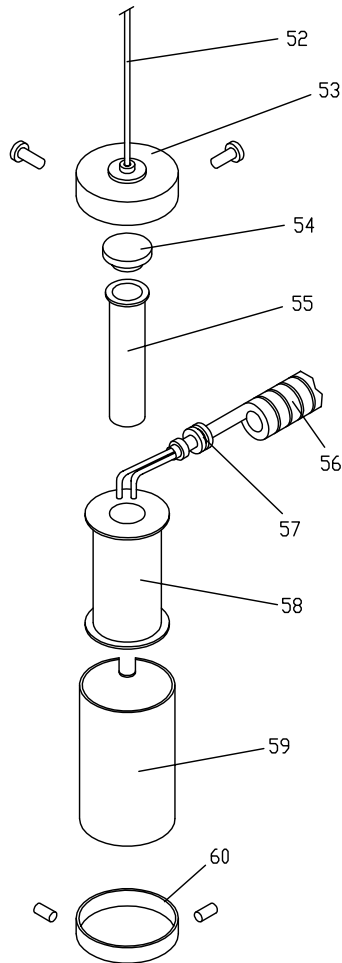

PART NUMBERS

52-CORD	62-TENSOR
53-TOP CAP	63-PLUNGER BAR
54-POLE CAP	64-STAR WASHER
55-BRASS TUBE	65-STAR
56-CURLY FLEX	66-SWEET CLAW
57-CABLE PROTECTOR	67-SWEET CLAW RUBBER
58-48V COIL	68-STANDARD CLAW
59-COIL HOUSING	69-TRIANGLE CLAW
60-ADJUSTABLE COLLAR	
61-CLAW COLLAR	

STANDARD GRAB MECHANISM

COMPLETE GRABS

- -STD GRAB (52 TO 65 + 68)
- -SWEET GRAB (52 TO 67)
- -TRIANGLE GRAB (52 TO 65 + 69)

Yellow Gantry System
Instance Automatics
www.maxxgrab.co.uk