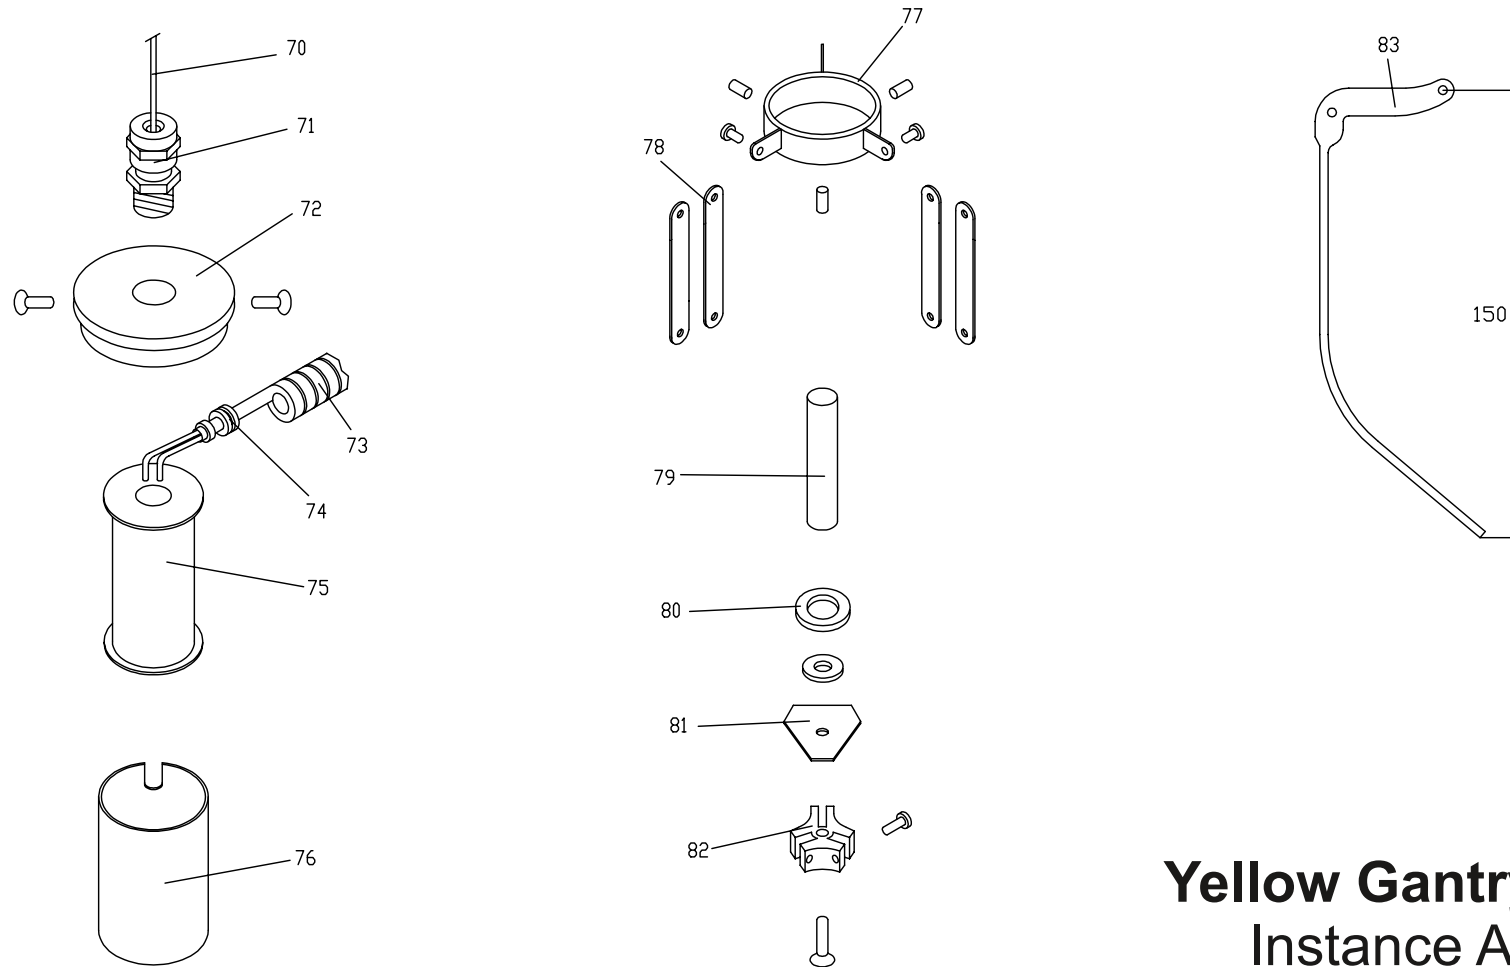

PART NUMBERS

70-CORD	78-TENSOR
71-SKIN TOP	79-PLUNGER BAR
72-TOP CAP	80-BUFFER
73-CURLY FLEX	81-TRIANGLE
74-CABLE PROTECTOR	82-STAR WASHER
75-48V COIL	83-JUMBO CLAW
76-COIL HOUSING	
77-REGULATOR	

JUMBO GRAB MECHANISM

COMPLETE GRABS

-JUMBO GRAB (70 TO 83)

Yellow Gantry System
Instance Automatics
www.maxxgrab.co.uk