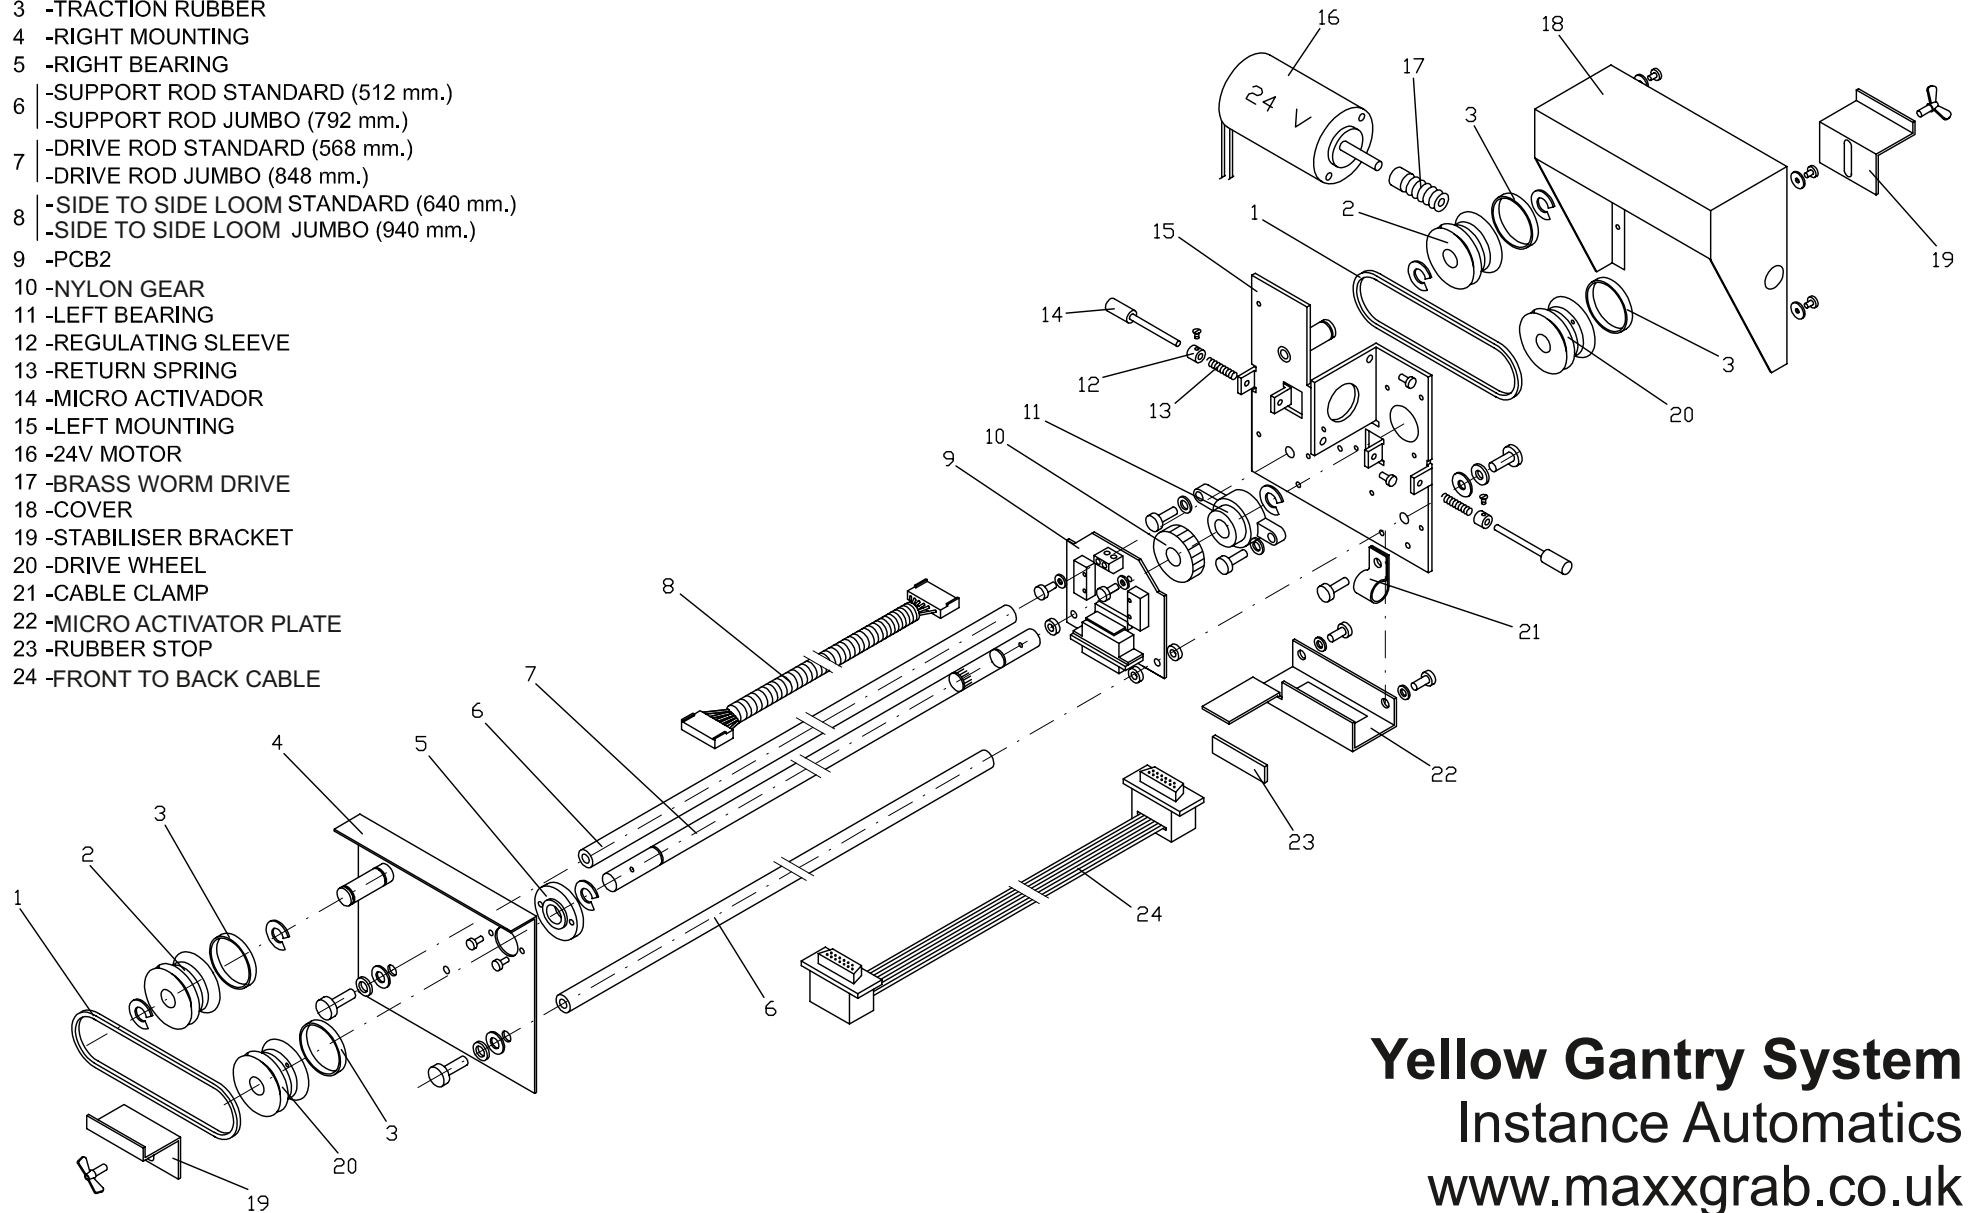

PART NUMBERS

- 1 -DRIVE BELT
- 2 -DRIVE WHEEL
- 3 -TRACTION RUBBER
- 4 -RIGHT MOUNTING
- 5 -RIGHT BEARING
- 6 | -SUPPORT ROD STANDARD (512 mm.)
- 6 | -SUPPORT ROD JUMBO (792 mm.)
- 7 | -DRIVE ROD STANDARD (568 mm.)
- 7 | -DRIVE ROD JUMBO (848 mm.)
- 8 | -SIDE TO SIDE LOOM STANDARD (640 mm.)
- 8 | -SIDE TO SIDE LOOM JUMBO (940 mm.)
- 9 -PCB2
- 10 -NYLON GEAR
- 11 -LEFT BEARING
- 12 -REGULATING SLLEEVE
- 13 -RETURN SPRING
- 14 -MICRO ACTIVADOR
- 15 -LEFT MOUNTING
- 16 -24V MOTOR
- 17 -BRASS WORM DRIVE
- 18 -COVER
- 19 -STABILISER BRACKET
- 20 -DRIVE WHEEL
- 21 -CABLE CLAMP
- 22 -MICRO ACTIVATOR PLATE
- 23 -RUBBER STOP
- 24 -FRONT TO BACK CABLE

GANTRY JIG

Yellow Gantry System
Instance Automatics
www.maxxgrab.co.uk