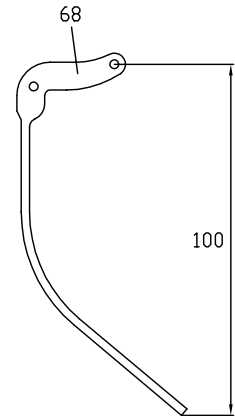

PART NUMBERS

52-CORD	62-TENSOR
53-TOP CAP	63-PLUNGER BAR
54-POLE CAP	64-STAR WASHER
55-BRASS TUBE	65-STAR
56-CURLY FLEX	66-SWEET CLAW
57-CABLE PROTECTOR	67-SWEET CLAW RUBBER
58-48V COIL	68-STANDARD CLAW
59-COIL HOUSING	69-TRIANGLE CLAW
60-ADJUSTABLE COLLAR	
61-CLAW COLLAR	

STANDARD GRAB MECHANISM

COMPLETE GRABS

- -STD GRAB (52 TO 65 + 68)
- -SWEET GRAB (52 TO 67)
- -TRIANGLE GRAB (52 TO 65 + 69)

Yellow Gantry System
Instance Automatics
www.maxxgrab.co.uk