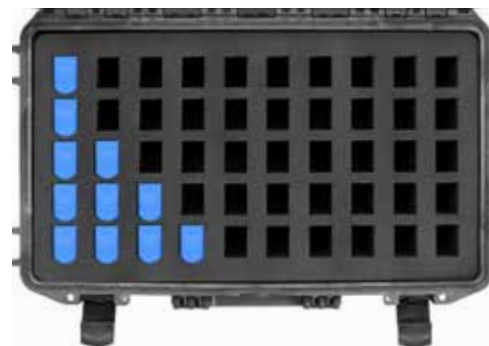

MAX520 MAGAZINES

Special foam interior to carry and protect your magazines.
Can hold up to 50 magazines.