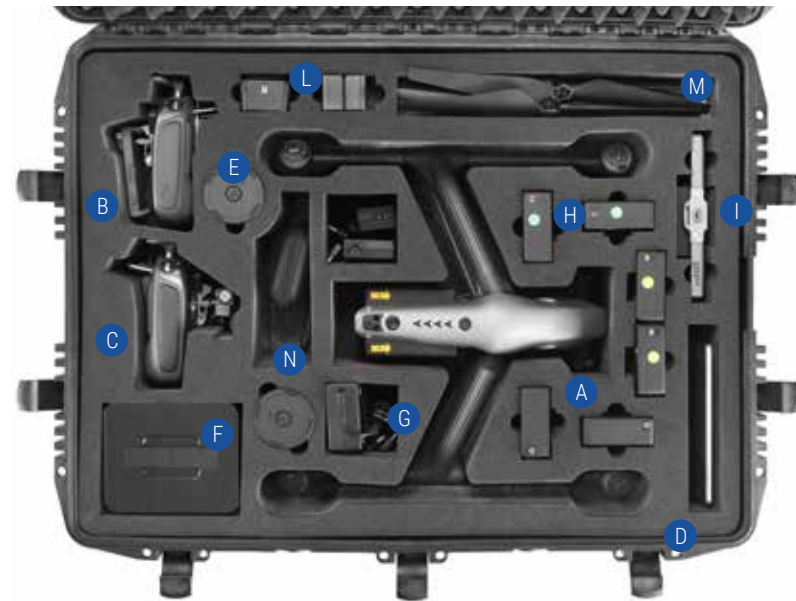

- A 1 x DJI MAVIC AIR 2
- B 1 x Smart Controller
- C 1 x Battery charger
- D 1 x Cables
- E 2 x Battery
- F 1 x Small accessories

MAX300 MAVIC PRO

- A 1 x DJI MAVIC PRO
- B 1 x Smart Controller
- C 1 x Propellers
- D 1 x Cables & small accessories
- E 3 x Battery
- F 1 x SD cards

MAX300 MAVIC 2 PRO/ZOOM

- A 1 x DJI MAVIC 2 PRO/ZOOM
- B 1 x Smart Controller
- C 1 x Propellers
- D 1 x Small accessories
- E 1 x Cables
- F 3 x Battery

MAX380 MAVIC 2 PRO/ZOOM

- A 1 x DJI MAVIC 2 PRO / ZOOM
- B 1 x Remote Controller
- C 1 x Cables
- D 1 x Polar Pro filters
- E 2 x Mavic 2 charger
+ Double filters holder Polar Pro
- F 2 x SD Adapter
- G 1 x Propellers
- H 3 x Battery
- I 1 x Accessories