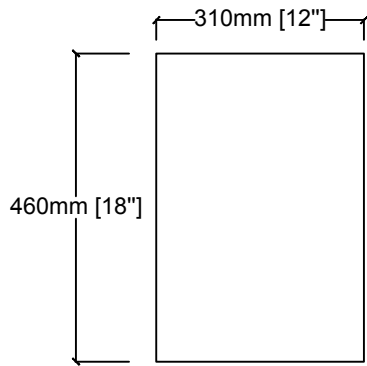

# HARBORFRONT 24"

Length: 12"

Width: 17"

Height: 28"

TOP

SIDE VIEW

FRONT VIEW

BACK VIEW