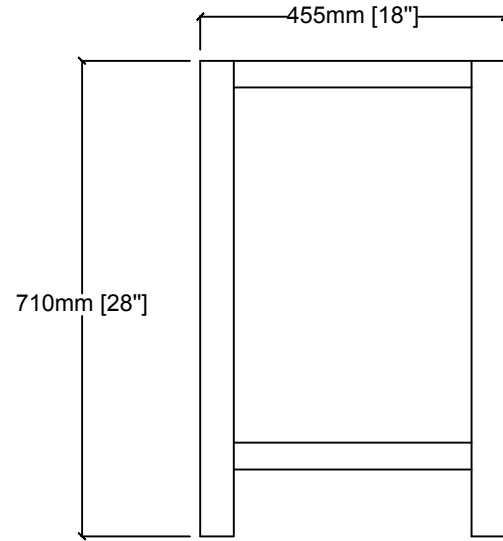

# HARBORFRONT 24"

Length: 12"

Width: 17"

Height: 28"

TOP

SIDE VIEW

FRONT VIEW

BACK VIEW