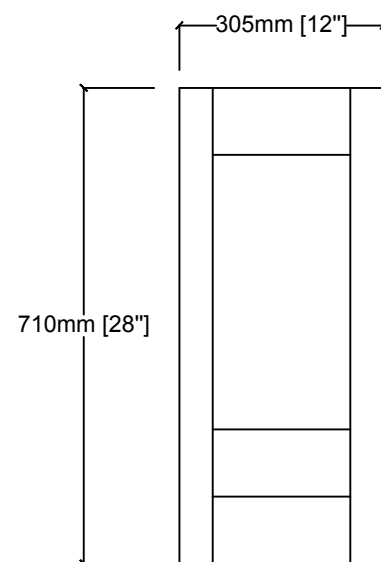

# HARBORFRONT 24"

Length: 12"

Width: 17"

Height: 28"

TOP

SIDE VIEW

FRONT VIEW

BACK VIEW