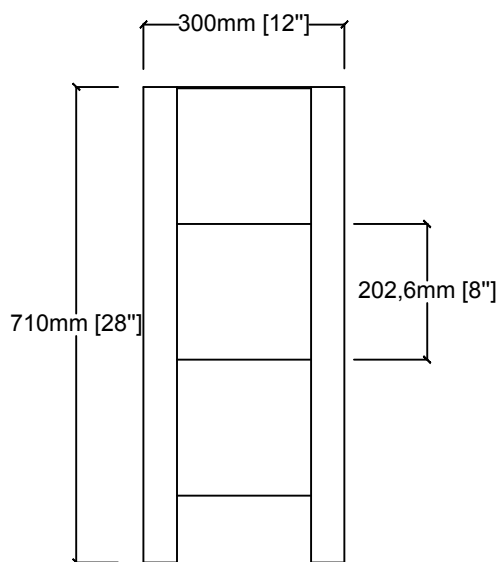

# HARBORFRONT 24"

Length: 12"

Width: 17"

Height: 28"

TOP

SIDE VIEW

FRONT VIEW

BACK VIEW