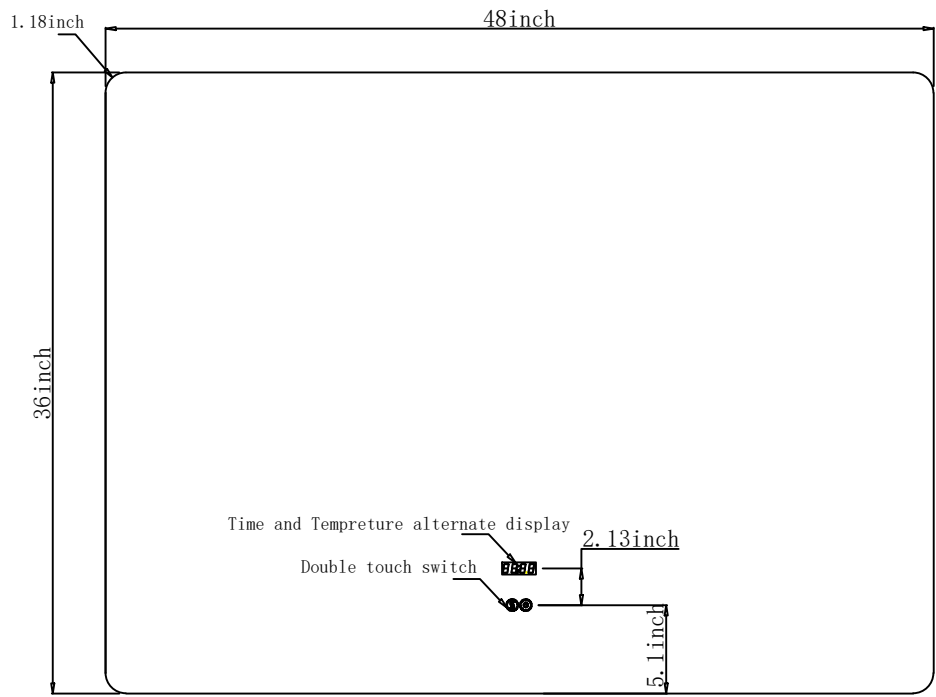

# BILTMORE 48"

Length: 48"  
Width: 36"

Front View

Side View

Back View