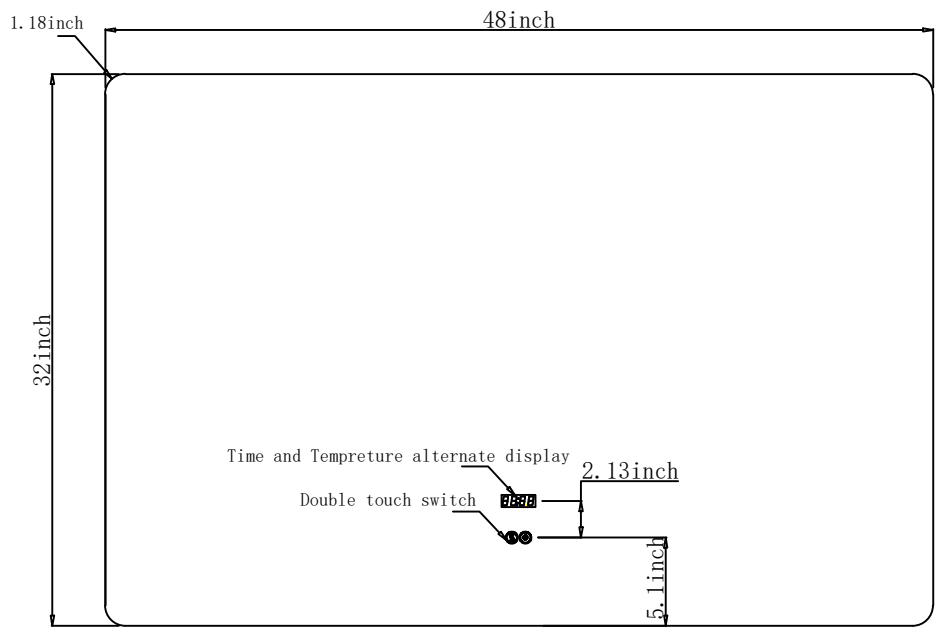

BILTMORE 48"

Length: 48"
Width: 32"

Front View

Side View

Back View