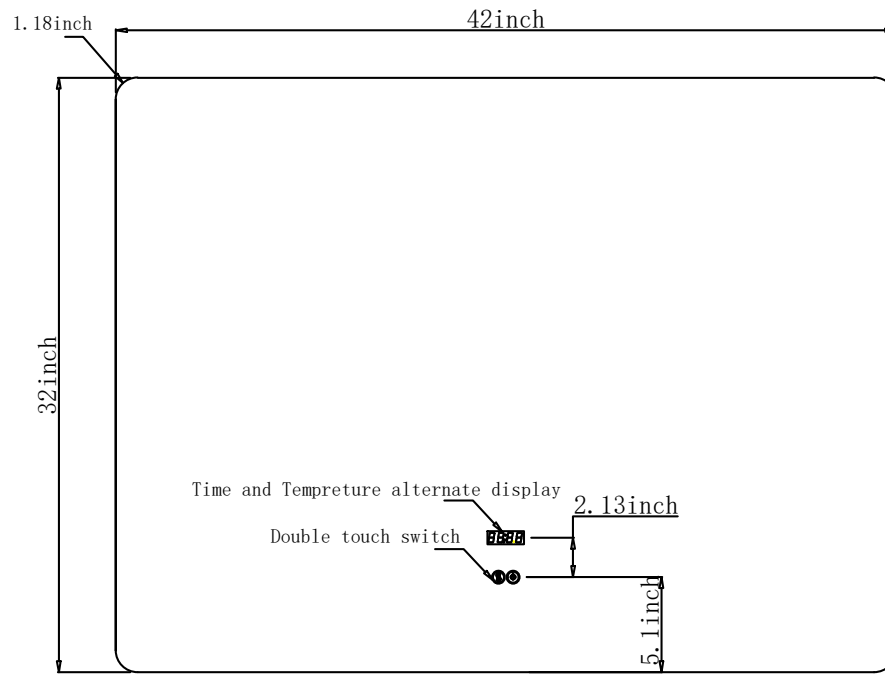

# BILTMORE 42"

Length: 42"  
Width: 32"

Front View

Side View

Back View