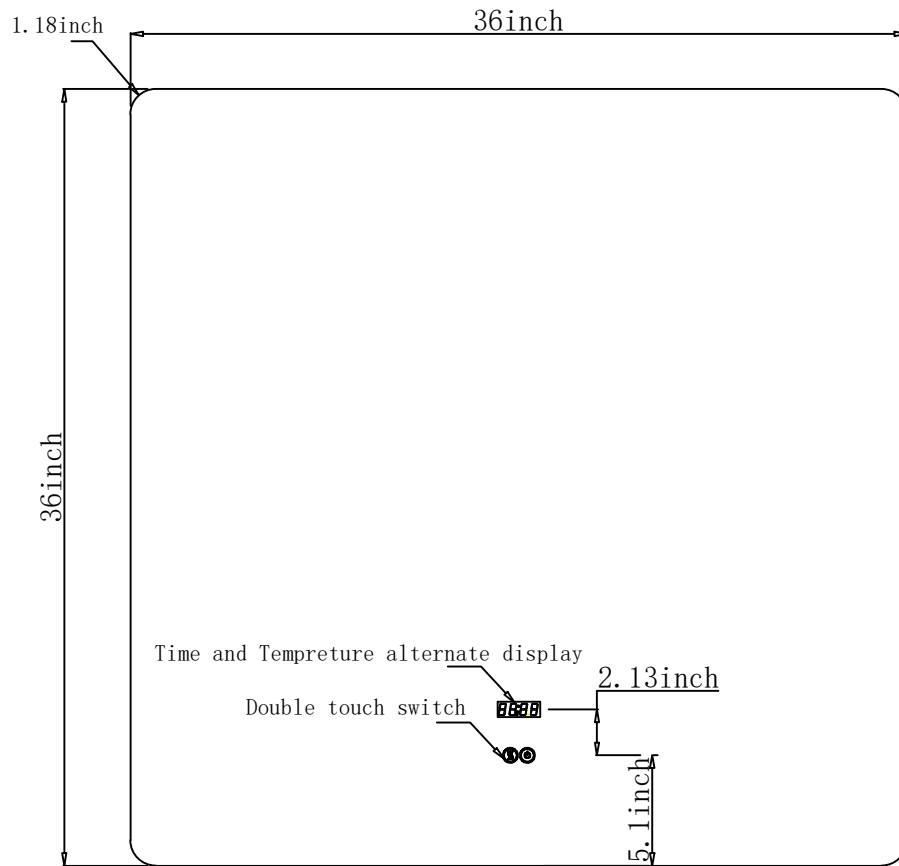

# BILTMORE 36"

Length: 36"

Width: 36"

Front View

Side View

Back View