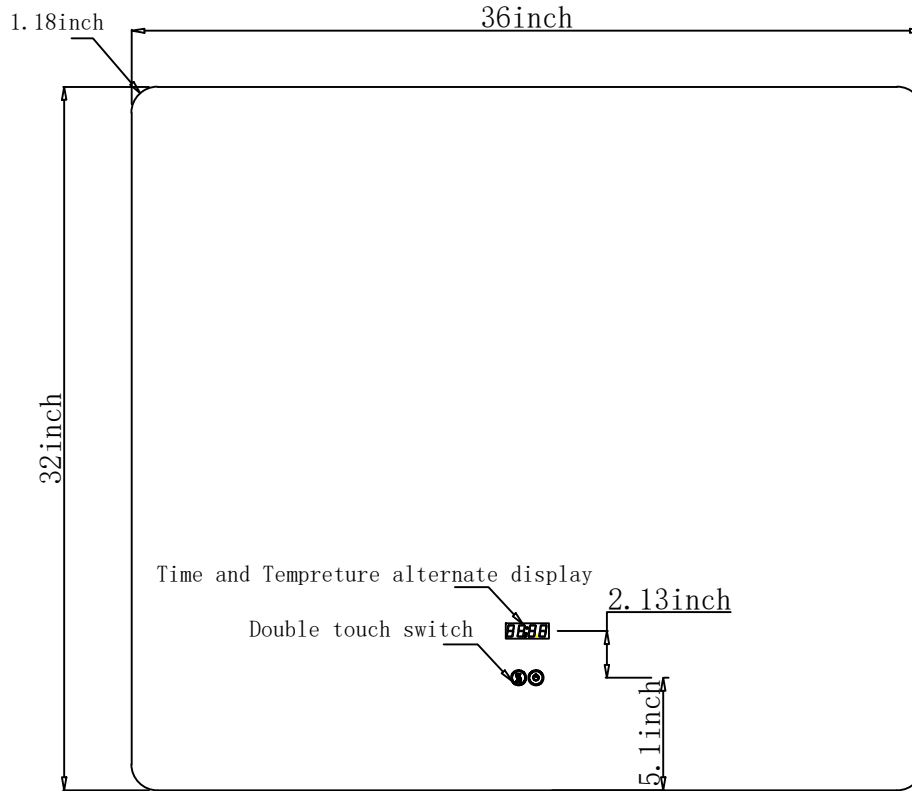

BILTMORE 36"

Length: 36"
Width: 32"

Front View

Side View

Back View