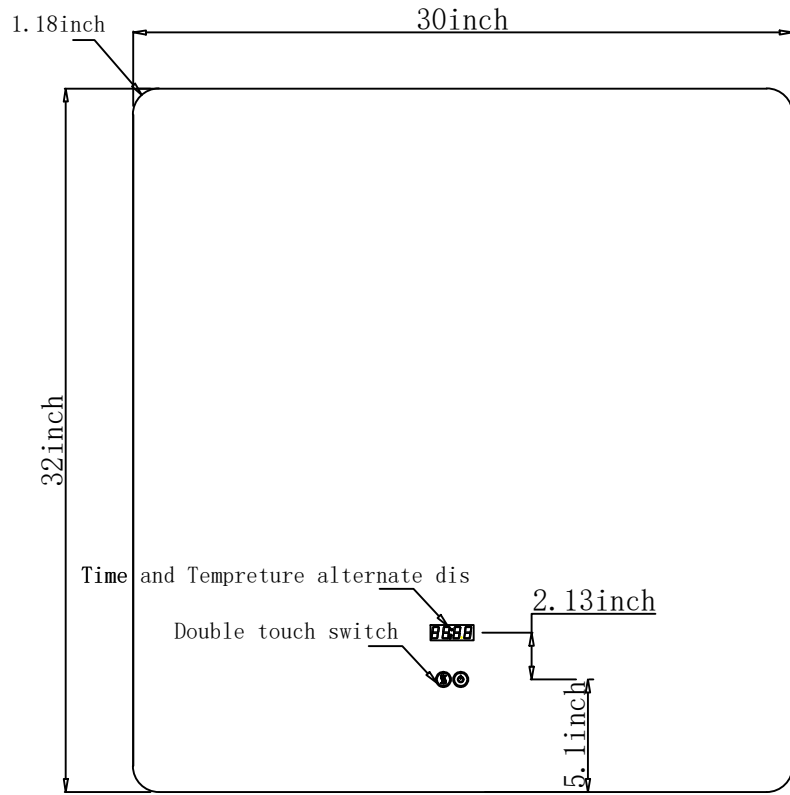

BILTMORE 30"

Length: 30"
Width: 32"

Front View

Side View

Back View