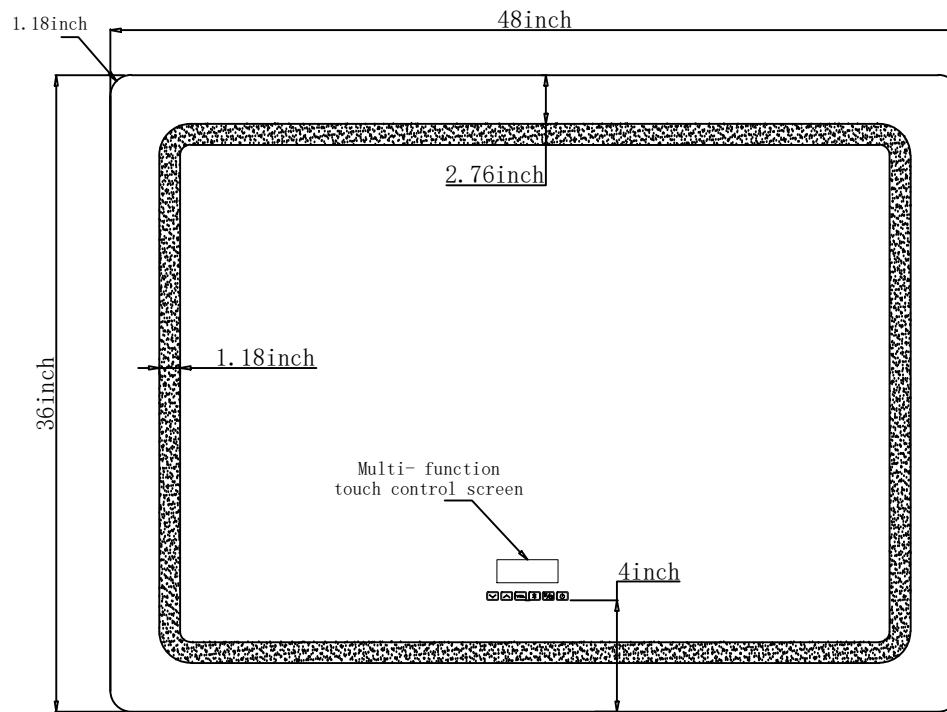

ASTOR 48"

Length: 48"

Width: 36"

Front View

Side View

Back View