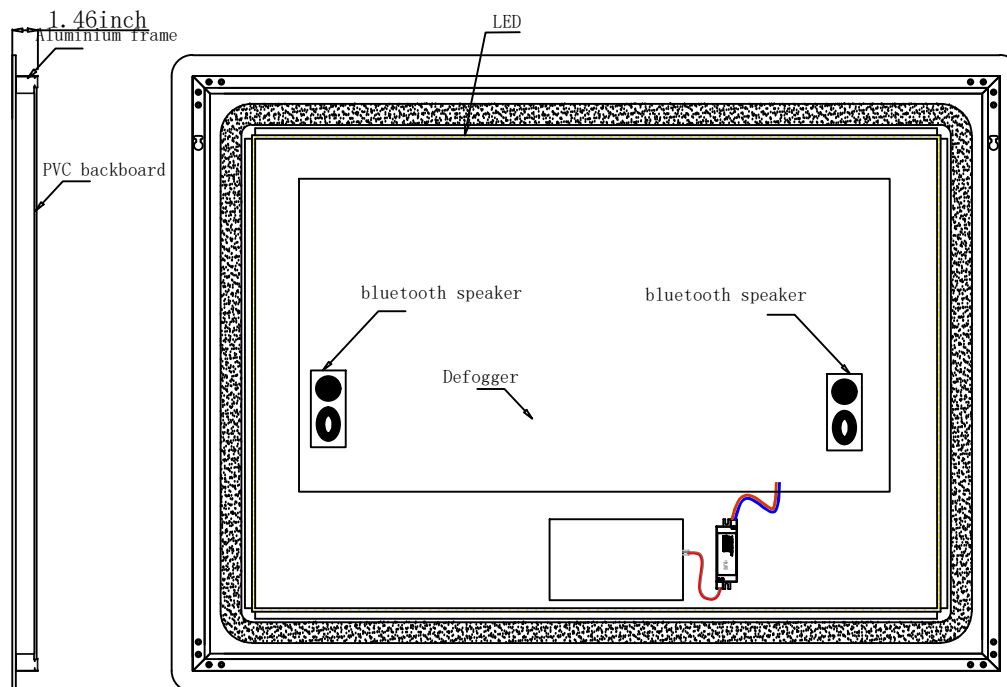

ASTOR 48"

Length: 48"

Width: 36"

Front View

Side View

Back View