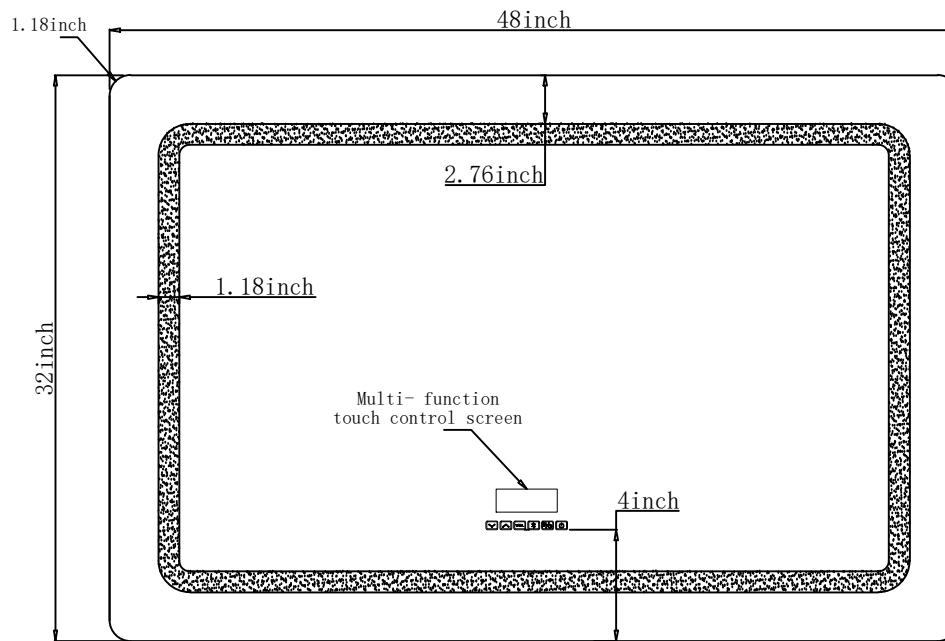

ASTOR 48"

Length: 48"

Width: 32"

Front View

Side View

Back View