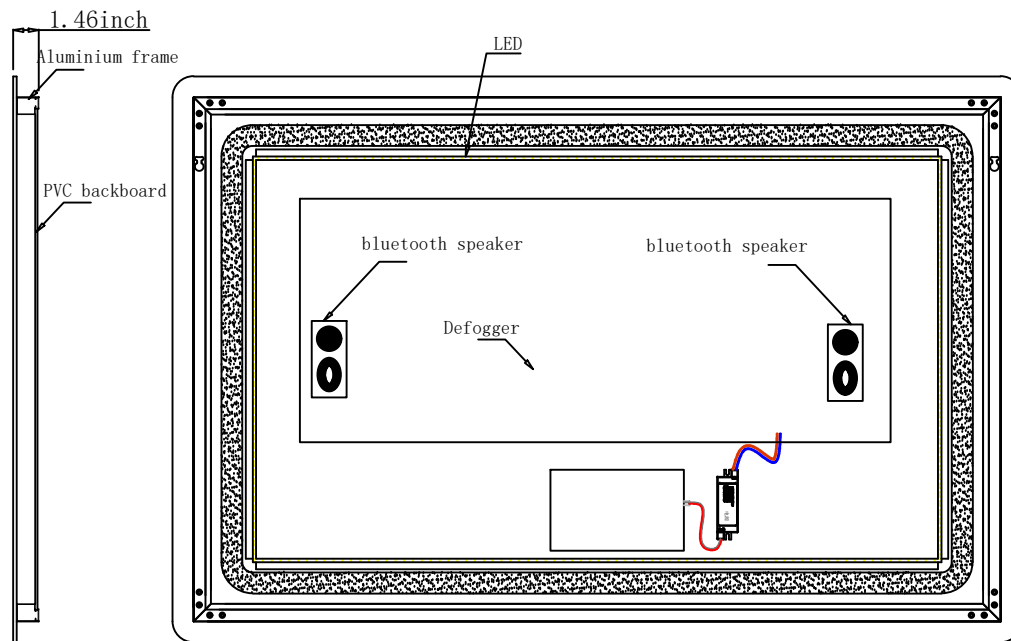

ASTOR 48"

Length: 48"

Width: 32"

Front View

Side View

Back View