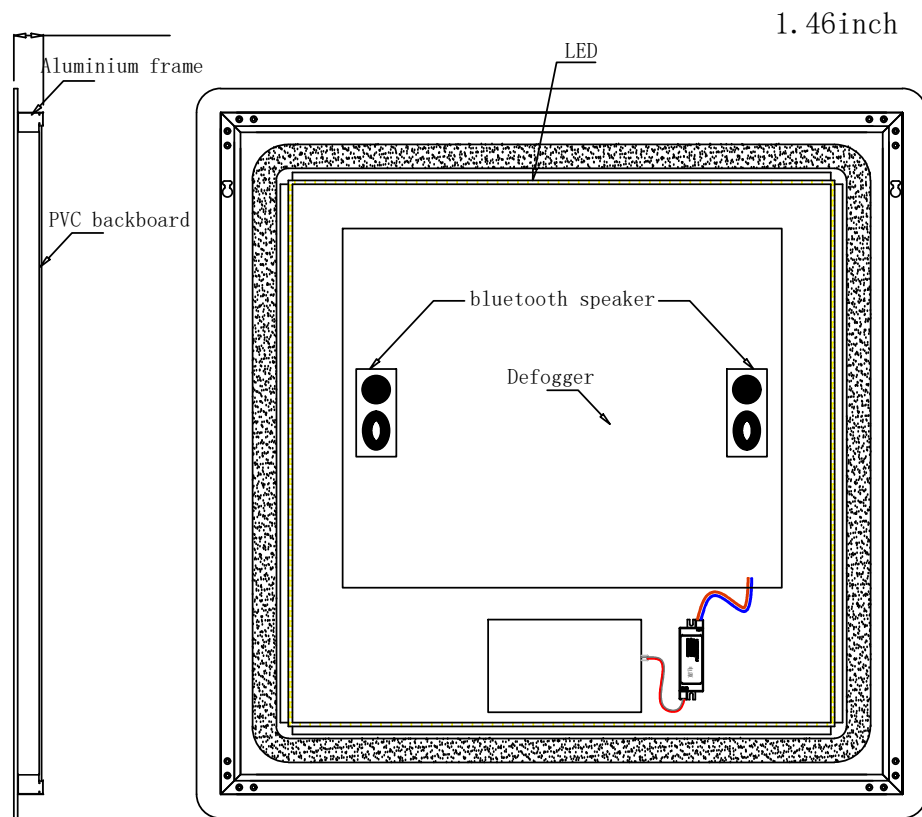

ASTOR 36"

Length: 36"

Width: 36"

Front View

Side View

Back View