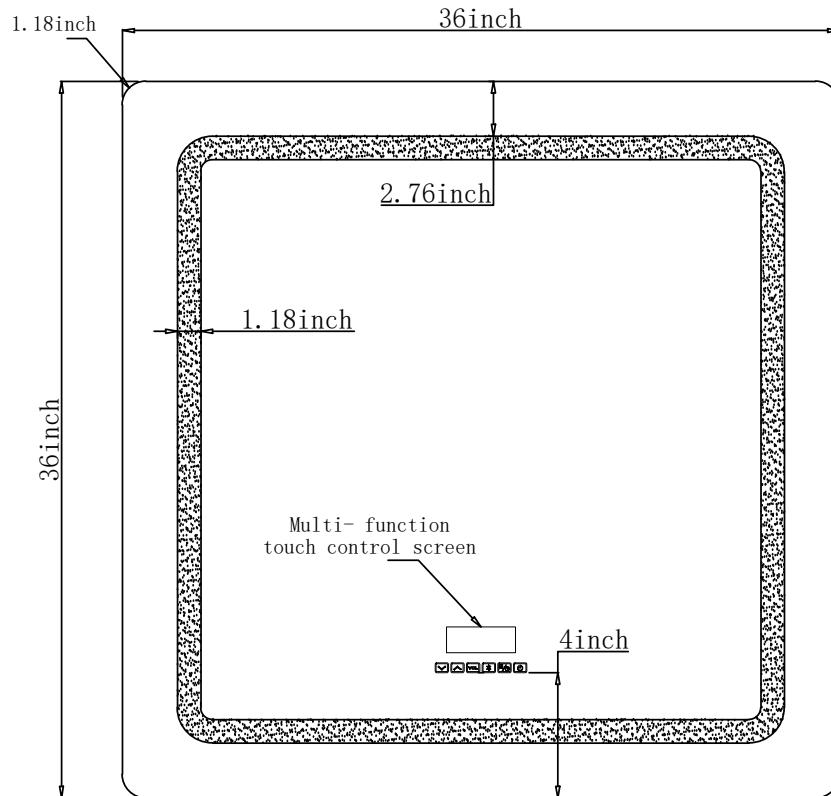

ASTOR 36"

Length: 36"

Width: 36"

Front View

Side View

Back View