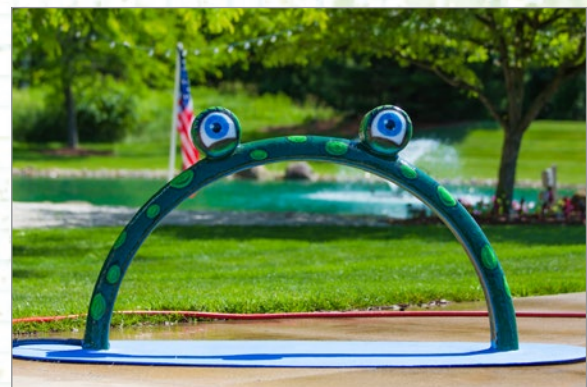

MINI FROG ARCH

INCLUDED WITH PURCHASE

- Made in the USA by **My Splash Pad™**
- 10 year limited warranty on the fiberglass
- 1 year limited warranty on the paint finish, piping and components
- No assembly required.

- **Size:** 38" H X 44" W X 85" L
- **Weight:** Approx. 90 lbs.
- **Construction:** Marine Grade Fiberglass with a wall thickness of 3/8" to 1/2"
- 3/4" supply line
- **Gallons Per Minute:** 5-7