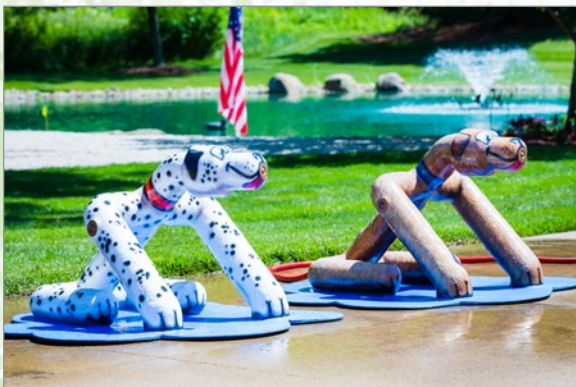

SITTING DOG