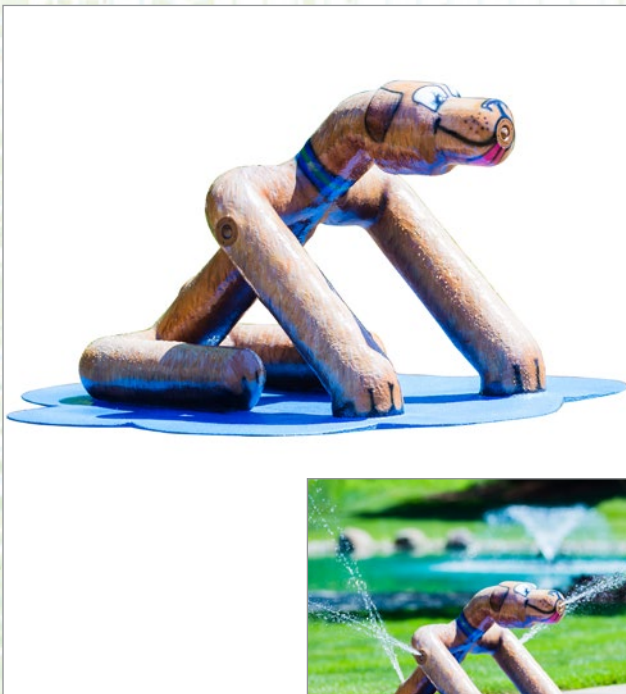

SITTING DOG