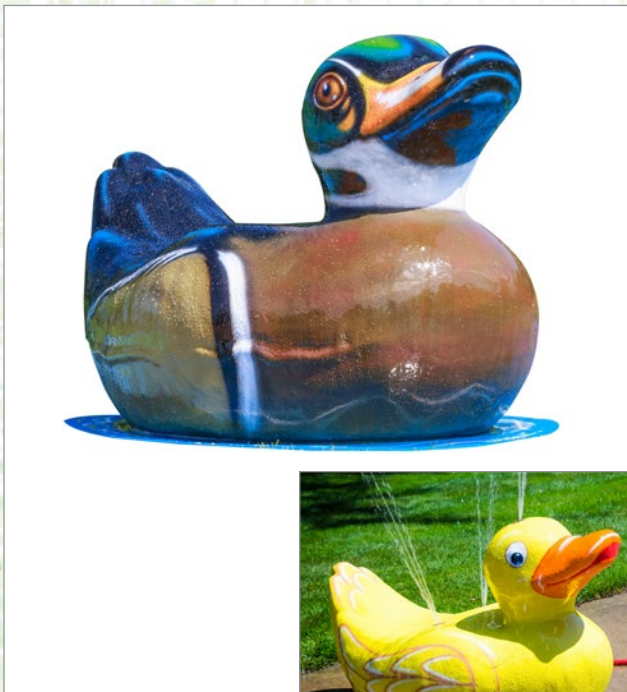

Bring on the sandals and sea spray with **My Splash Pad's™ Starfish Mobile Spray and Play Feature!** With his bright tropical colors and fun water spray, our starfish is a great addition to your residential splash pad. Ships fully assembled and ready to play.

# STARFISH

**My Splash Pad's™ Duck Mobile Spray and Play Features** add instant fun to your portable splash pad! Inspired by the colors of our feathered friends from the pond, these realistic features make for fun water play that attaches to a garden hose. Ships fully assembled and ready to play.

# DUCK