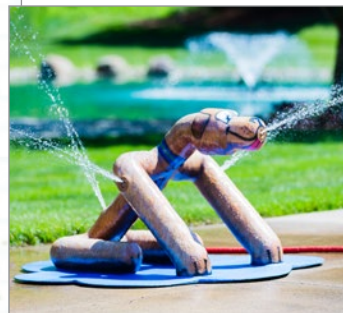

SITTING DOG

INCLUDED WITH PURCHASE

1. Made in the USA by **My Splash Pad™**
   - Lifetime limited warranty on the nozzles
   - 10 year limited warranty on the fiberglass
   - 1 year limited warranty on the paint finish, piping and components
   - No assembly required.
3. **Size:** 27" H X 50" W X 50" L
   - **Weight:** 95 lbs
   - **Construction:** Marine Grade Fiberglass with a wall thickness of 3/8" to 1/2"
   - 3/4" supply line
   - Comes equipped with 4 nozzle housings and a total of 12 nozzle inserts. (For each nozzle housing we include three nozzle inserts – adjustable arch, fan spray, and triple spray – to give you a variety of spray patterns you can change up anytime.) A nozzle tool is provided so you can change out the inserts with ease.
   - **Gallons Per Minute:** 8 for the fan nozzle balls, 20 for the adjustable arch