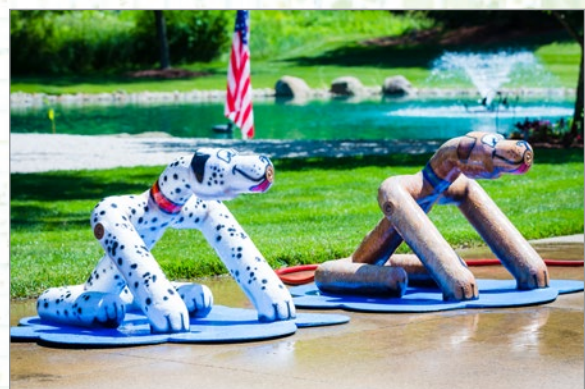

SITTING DOG

INCLUDED WITH PURCHASE

1. Made in the USA by **My Splash Pad™**
   - Lifetime limited warranty on the nozzles
   - 10 year limited warranty on the fiberglass
   - 1 year limited warranty on the paint finish, piping and components
   - No assembly required.
3. **Size:** 27" H X 50" W X 50" L
   - **Weight:** 95 lbs
   - **Construction:** Marine Grade Fiberglass with a wall thickness of 3/8" to 1/2"
   - 3/4" supply line
   - Comes equipped with 4 nozzle housings and a total of 12 nozzle inserts. (For each nozzle housing we include three nozzle inserts – adjustable arch, fan spray, and triple spray – to give you a variety of spray patterns you can change up anytime.) A nozzle tool is provided so you can change out the inserts with ease.
   - **Gallons Per Minute:** 8 for the fan nozzle balls, 20 for the adjustable arch