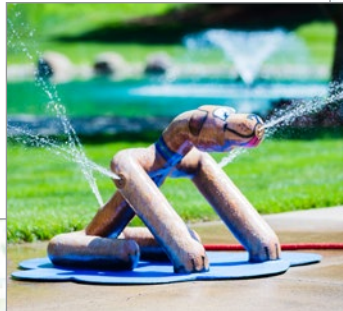

SITTING DOG