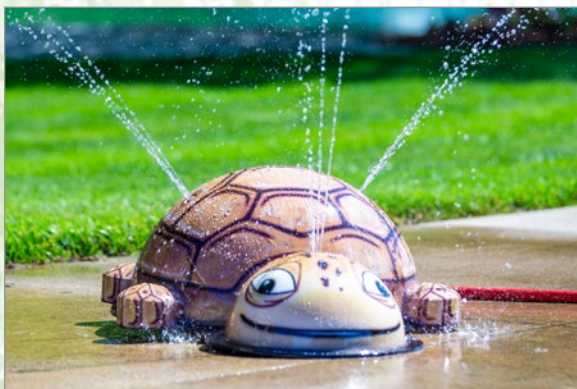

SMALL TURTLE