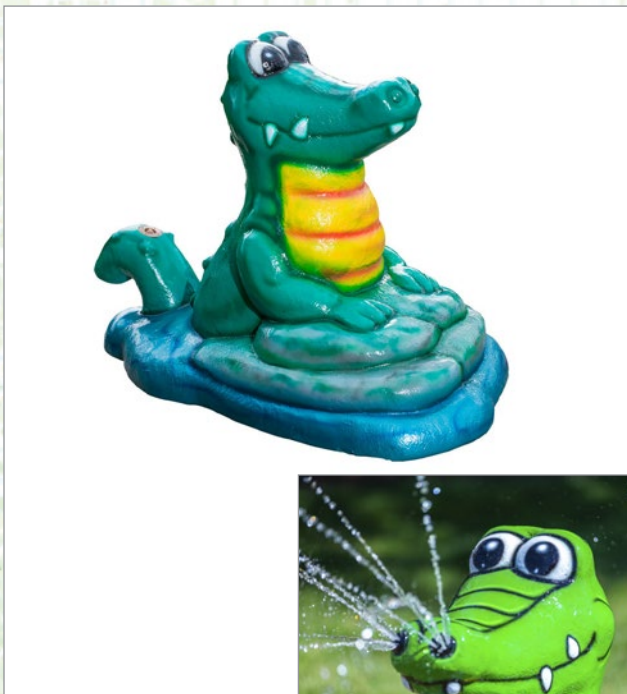

ALLIGATOR

INCLUDED WITH PURCHASE

1. Made in the USA by **My Splash Pad™**
   - Lifetime limited warranty on the nozzles
   - 10 year limited warranty on the fiberglass
   - 1 year limited warranty on the paint finish, piping and components
   - No assembly required.
3. **Size:** 30" tall
   - **Weight:** 45 lbs.
   - **Construction:** Marine Grade Fiberglass with a wall thickness of 3/8" to 1/2"
   - 3/4" supply line
   - Sprays water from his nose and tail. For the nozzle housing in his tail, we include three interchangeable nozzle inserts (adjustable arch, fan spray, and triple spray) to give you a variety of spray patterns you can change up anytime. A nozzle tool is provided so you can change out the inserts with ease.
   - **Gallons Per Minute:** 5 for the fan spray and triple spray nozzles, 8 for the adjustable arch