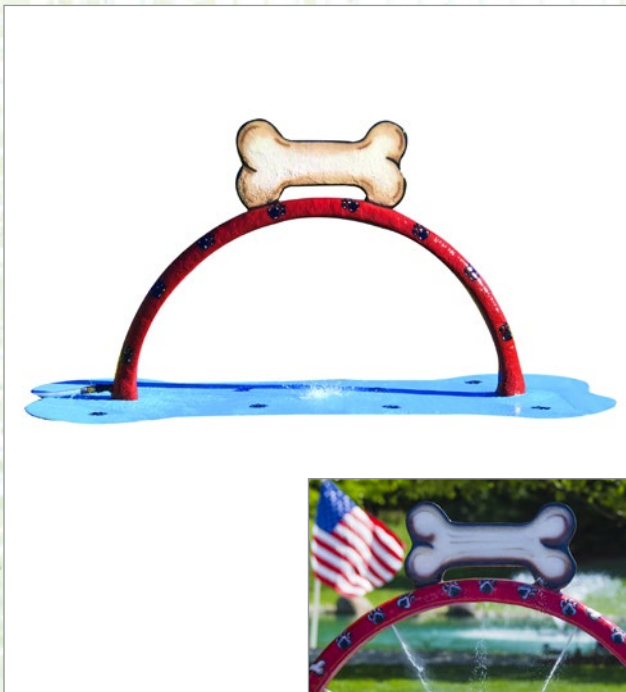

What dog would not want to get ahold of this bone?
They will love running under and over **My Splash Pad's™**
Doggy Wash Mobile Spray and Play Features!
This water park feature for a fun, portable splash pad for
your doggy daycare, backyard, or park!
Ships fully assembled.

DOGGY WASH

INCLUDED WITH PURCHASE

- Made in the USA by **My Splash Pad™**
- 10 year limited warranty on the fiberglass
- 1 year limited warranty on the paint finish, piping and components
- No assembly required.

- **Size:** 44" H X 42" W X 91" L
- **Weight:** approx. 90 lbs
- **Construction:** Marine Grade Fiberglass with a wall thickness of 3/8" to 1/2"
- 3/4" supply line
- **Gallons Per Minute:** 5-7