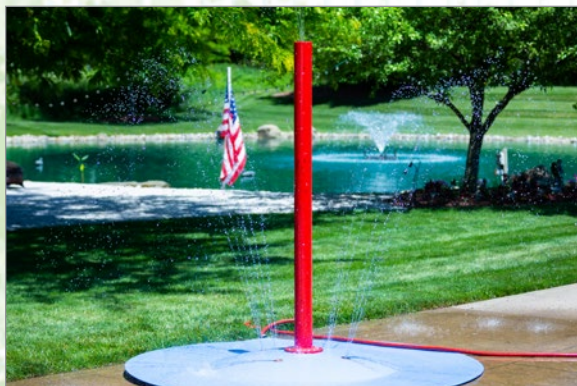

## FEATURE REQUIREMENT

- This feature requires **My Splash Pad™ 5' or 7.5' Portable Splash Pad**.

Painted flame red and equipped with a nozzle housing that shoots water up into the air, our **Tall Rain Stick Portable Splash Pad Water Play Feature** is a great addition to your water playground. This feature is compatible only with the **7.5' My Splash Pad™ Portable Splash Pad**.

# TALL RAIN STICK