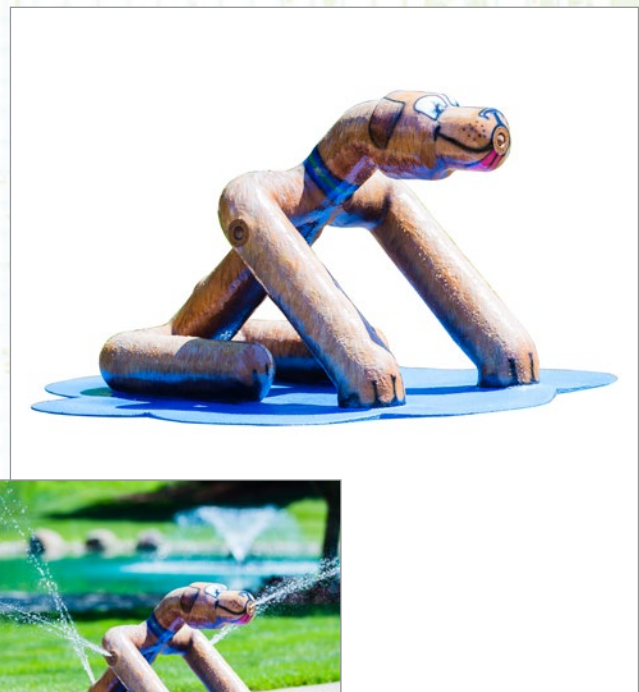

SITTING DOG

INCLUDED WITH PURCHASE

1. Made in the USA by **My Splash Pad™**
   - Lifetime limited warranty on the nozzles
   - 10 year limited warranty on the fiberglass
   - 1 year limited warranty on the paint finish, piping and components
   - No assembly required.
3. **Size:** 27" H X 50" W X 50" L
   - **Weight:** 95 lbs
   - **Construction:** Marine Grade Fiberglass with a wall thickness of 3/8" to 1/2"
   - 3/4" supply line
   - Comes equipped with 4 nozzle housings and a total of 12 nozzle inserts. (For each nozzle housing we include three nozzle inserts – adjustable arch, fan spray, and triple spray – to give you a variety of spray patterns you can change up anytime.) A nozzle tool is provided so you can change out the inserts with ease.
   - **Gallons Per Minute:** 8 for the fan nozzle balls, 20 for the adjustable arch