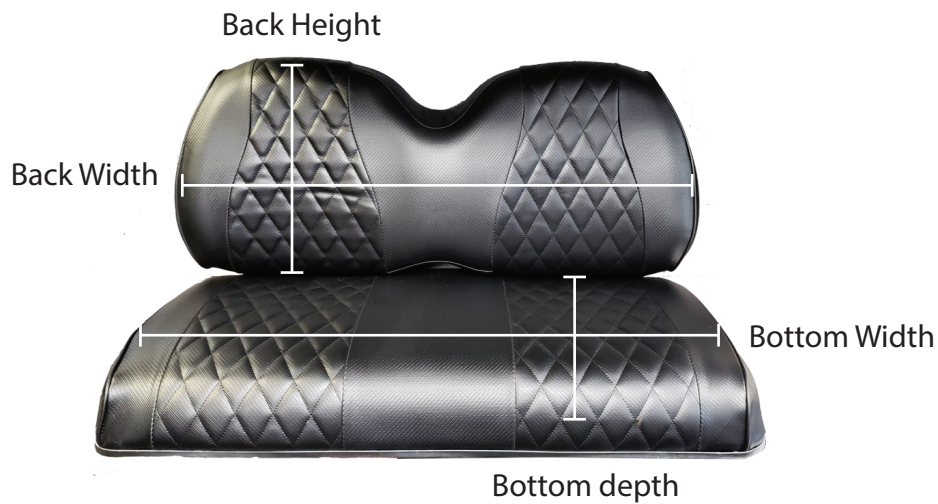

Carts Compatible with Diamond Stitched Seat Covers

CART TYPE	YEAR	BACK HEIGHT	BACK WIDTH	BOTTOM WIDTH	BOTTOM DEPTH
EZGO TXT	1993-2013	9.5"	35.5"	40"	20"
	2014-present	12"	36"	40"	20"
EZGO RXV	2008-2015	10"	36"	40"	20"
YAMAHA DRIVE		14.5"	37.5"	41.5"	20"
CLUB CAR DS	2000-2013	11.21"	38.64"	39"	18.5"
CLUB CAR PRECEDENT	2004-present	15.75"	39.25"	39.13"	20.13"