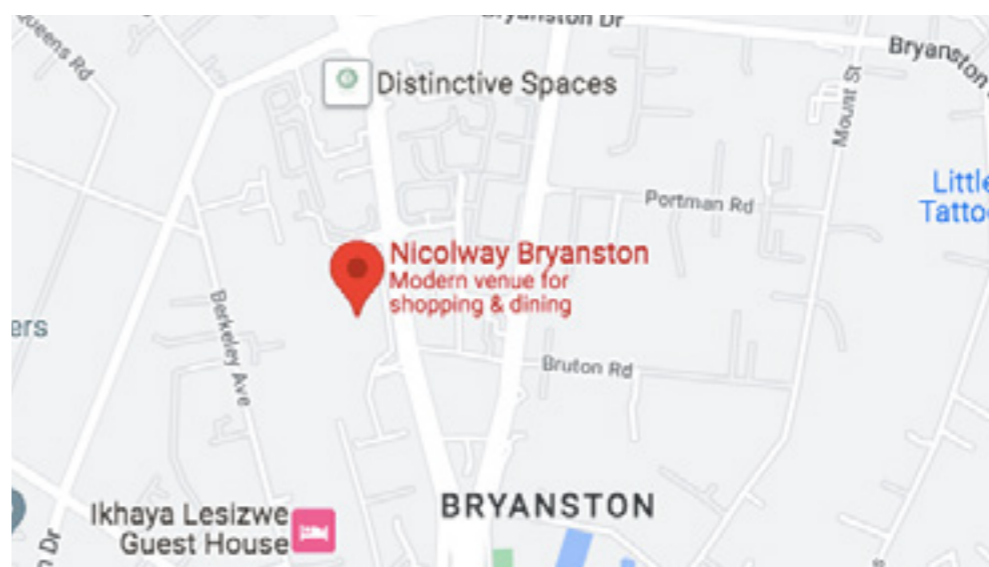

Trading Hours

Monday - Friday: 9am - 6pm

Saturday : 9am - 5pm

Sunday: 9am - 3pm

Olievenhout Ave, Randburg, 2162

064 870 7404

Click on the map for directions

NICOLWAY BRYANSTON CENTRE

ShopU15

Trading Hours

Monday : 9am - 6pm

Saturday: 9am - 5pm

Sunday: 9am - 3pm

William Nicol Dr &, Wedgewood Link Rd,
Bryanston, Sandton, 2191

081 845 1400

Click on the map for directions