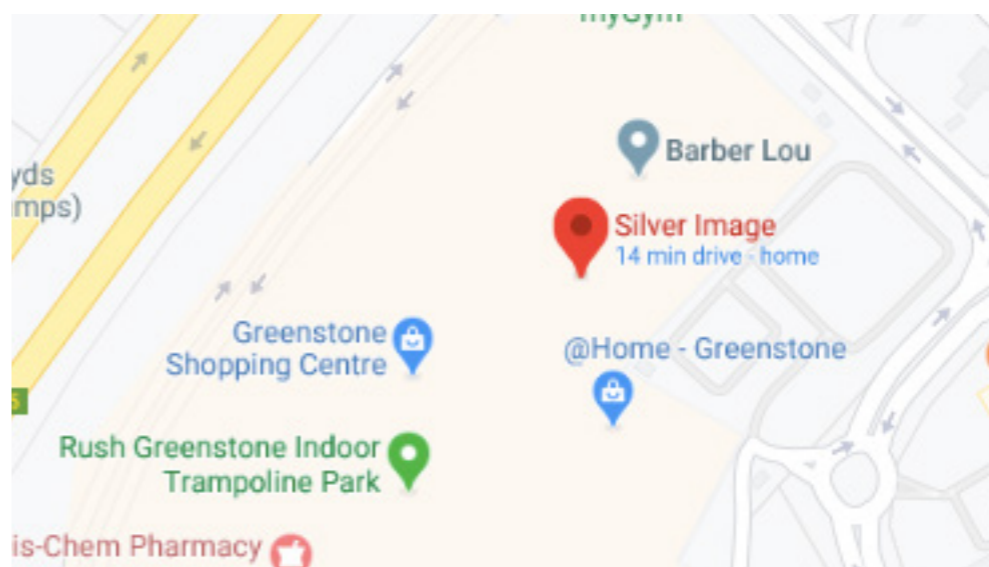

Monday - Friday: 9am - 6pm

Saturday - Sunday: 9am - 5pm

Cnr Van Riebeeek and Modderfontein Rd,
Edenvale

079 283 0838

Click on the map for directions

BEDFORD CENTRE

Shop K12

Trading Hours

Trading Hours

Monday - Friday: 9am - 6pm

Saturday : 9am - 5pm

Sunday: 9am - 3pm

Olievenhout Ave, Randburg, 2162

064 870 7404

Click on the map for directions

NICOLWAY BRYANSTON CENTRE

ShopU15

Trading Hours

Monday : 9am - 6pm

Saturday: 9am - 5pm

Sunday: 9am - 3pm

William Nicol Dr &, Wedgewood Link Rd,
Bryanston, Sandton, 2191

081 845 1400

Click on the map for directions