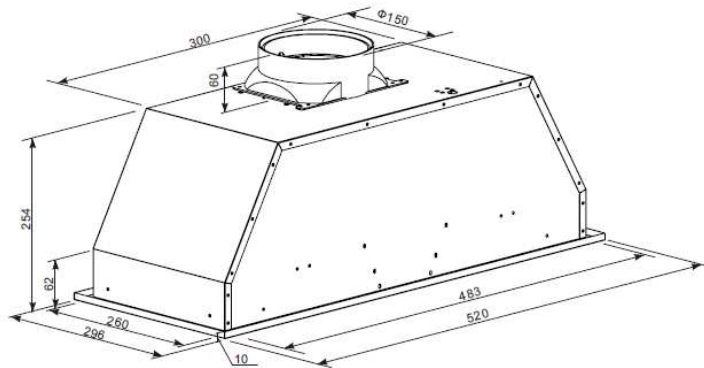

Air Extraction

ELECTRICAL REQUIREMENT:

Range hood is supplied with 10amp cord & plug.

PRODUCT DIMENSIONS

OPTIONAL ACCESSORIES

RECIRCULATING ACCESSORIES

Carbon filter Code: CF110 (requires x2)

RANGEHOOD VENTILATION KITS