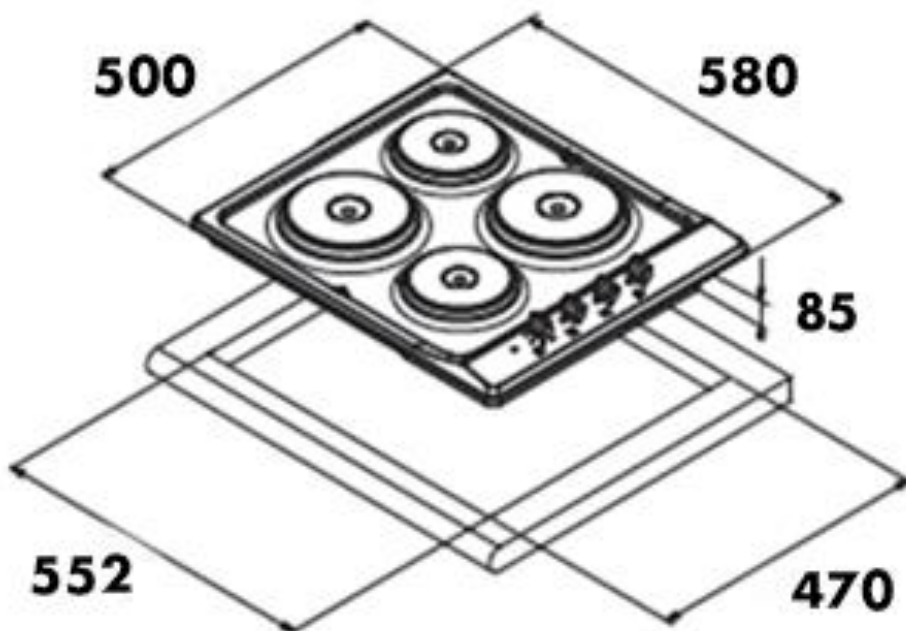

Code ECT600ESS

60cm Electric Cooktop

+ Technical Specifications All specifications and product sizes may be varied by the manufacturer without notice. Euro Appliances are not responsible for any errors or omissions. Pictures, specifications and dimensions are for illustration purposes only and cut outs for appliances should only be physical product measurements. All dimensions and information are for indicative use only. Please refer to all technical specifications in product booklet supplied with appliance, prior to installation.