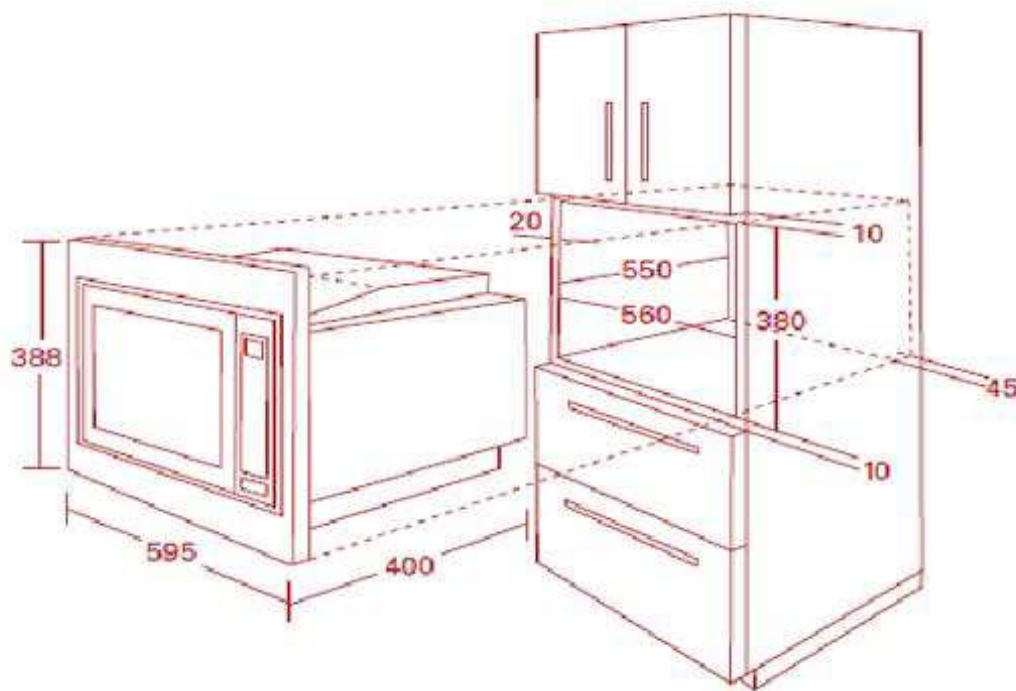

# **28L Built In Microwave Oven and Grill**

**+ Technical Specifications** All specifications and product sizes may be varied by the manufacturer without notice. Euro Appliances are not responsible for any errors or omissions. Pictures, specifications and dimensions are for illustration purposes only and cut outs for appliances should only be physical product measurements. All dimensions and information are for indicative use only. Please refer to all technical specifications in product booklet supplied with appliance, prior to installation.