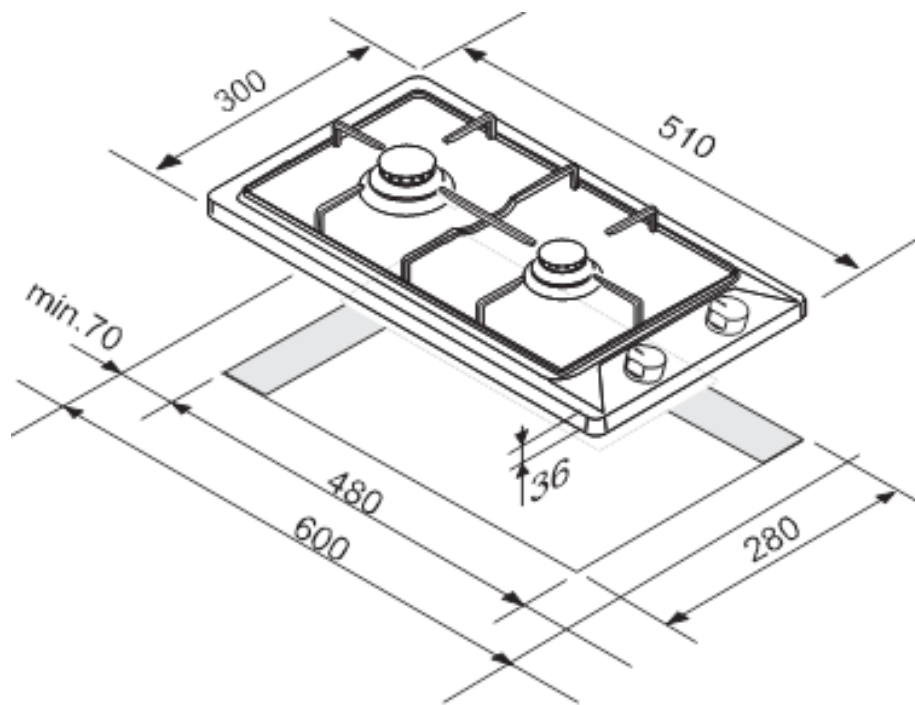

Code EPZ2GFFDSS

30cm Gas Cooktop

+ Technical Specifications All specifications and product sizes may be varied by the manufacturer without notice. Euro Appliances are not responsible for any errors or omissions. Pictures, specifications and dimensions are for illustration purposes only and cut outs for appliances should only be physical product measurements. All dimensions and information are for indicative use only. Please refer to all technical specifications in product booklet supplied with appliance, prior to installation.