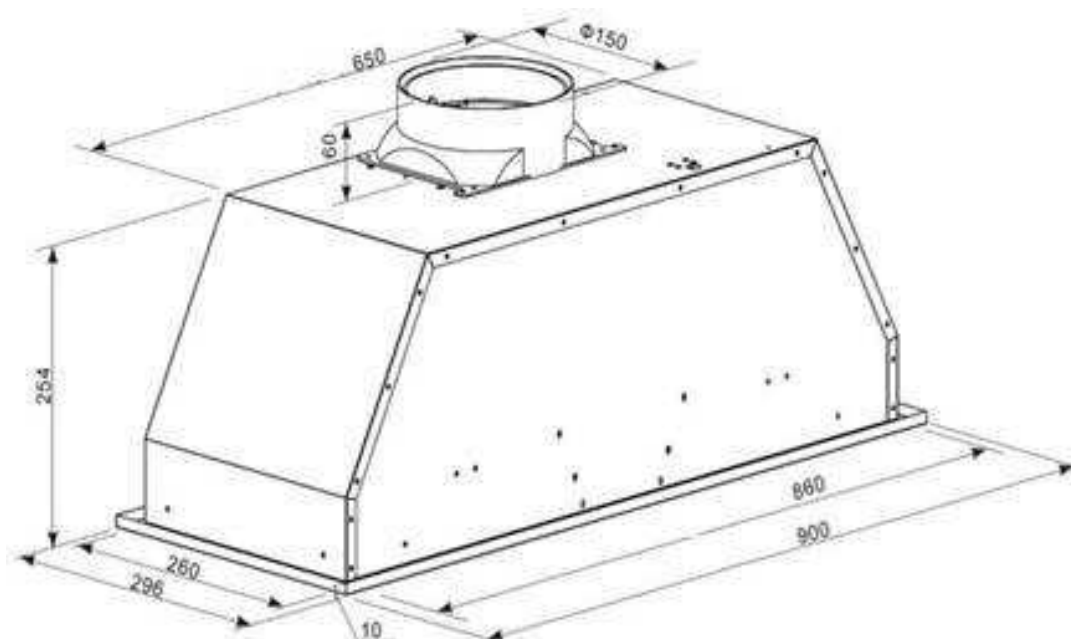

**Code EP900UMS**

**90cm Undermount  
Range hood**

**+ Technical Specifications** All specifications and product sizes may be varied by the manufacturer without notice. Euro Appliances are not responsible for any errors or omissions. Pictures, specifications and dimensions are for illustration purposes only and cut outs for appliances should only be physical product measurements. All dimensions and information are for indicative use only. Please refer to all technical specifications in product booklet supplied with appliance, prior to installation.