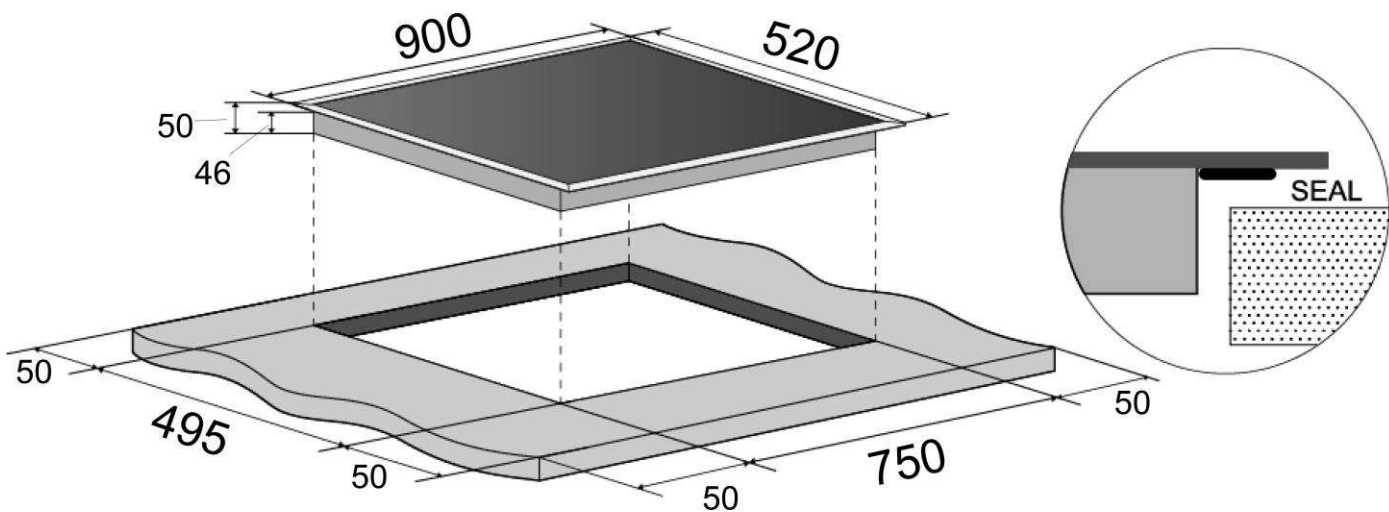

Code ECT900C6

90cm Ceran Touch Electric Cooktop

+ Technical Specifications All specifications and product sizes may be varied by the manufacturer without notice. Euro Appliances are not responsible for any errors or omissions. Pictures, specifications and dimensions are for illustration purposes only and cut outs for appliances should only be physical product measurements. All dimensions and information are for indicative use only. Please refer to all technical specifications in product booklet supplied with appliance, prior to installation.