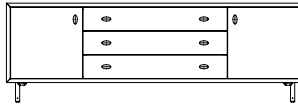

052J CLASSON SIDEBOARD
2 DOOR/3 DRAWER

☐