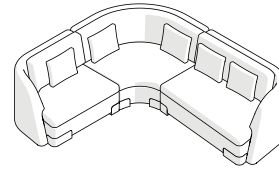

182 10L
W289 × L249 × H80 cm
W113 4/5 × D98 × H31 1/2 "

☐