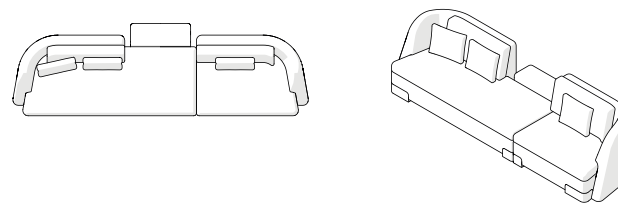

*Note: the width and depth as listed pertain to the upper surface of the table

182J CORNER
W124 × D124 × H80 cm
W48 4/5 × D48 4/5 × H31 1/2 "

COMMON CONFIGURATIONS

ALBIREO SOFA BY ANTHONY GUERREE

Tick your chosen configuration. Each module's seat height is: 40cm | 15 3/4"

182 03L
W390 × D105 × H80 cm
W153 1/2 × D41 1/3 × H31 1/2 "

COMMON CONFIGURATIONS

ALBIREO SOFA BY ANTHONY GUERREE

Tick your chosen configuration. Each module's seat height is: 40cm | 15 3/4"

182 04
W430 × D105 × H80 cm
W169 1/3 × D41 1/3 × H31 1/2 "

182 05R
W330 × D90 × H80 cm
W130 × D35 2/5 × H31 1/2 "

182 05L
W330 × D90 × H80 cm
W130 × D35 2/5 × H31 1/2 "

182 06R
W330 × D103 × H80 cm
W130 × D40 2/3 × H31 1/2 "

182 06L
W330 × D103 × H80 cm
W130 × D40 2/3 × H31 1/2 "

COMMON CONFIGURATIONS

ALBIREO SOFA BY ANTHONY GUERREE

Tick your chosen configuration. Each module's seat height is: 40cm | 15 3/4"

182 07R
W305 × D90 × H80 cm
W120 × D35 2/5 × H31 1/2 "

182 07L
W305 × D90 × H80 cm
W120 × D35 2/5 × H31 1/2 "