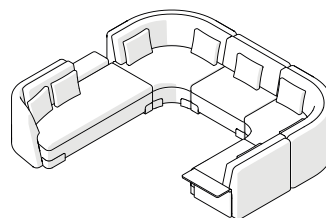

COMMON CONFIGURATIONS

ALBIREO SOFA BY ANTHONY GUERREE

Tick your chosen configuration. Each module's seat height is: 40cm | 15 3/4"

182 14R
W329 × L361 × H80 cm
W129 1/2 × D142 1/8 × H31 1/2 "