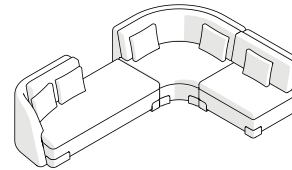

COMMON CONFIGURATIONS

ALBIREO SOFA BY ANTHONY GUERREE

Tick your chosen configuration. Each module's seat height is: 40cm | 15 3/4"

182 07R
W305 × D90 × H80 cm
W120 × D35 2/5 × H31 1/2 "

182 07L
W305 × D90 × H80 cm
W120 × D35 2/5 × H31 1/2 "

Tick your chosen configuration. Each module's seat height is: 40cm | 15 3/4"

182 10R
W289 × L249 × H80 cm
W113 4/5 × D98 × H31 1/2 "

182 10L
W289 × L249 × H80 cm
W113 4/5 × D98 × H31 1/2 "

182 11R
W249 × L224 × H80 cm
W98 × L88 1/5 × H31 1/2 "

182 11L
W249 × L224 × H80 cm
W98 × L88 1/5 × H31 1/2 "

COMMON CONFIGURATIONS

ALBIREO SOFA BY ANTHONY GUERREE

Tick your chosen configuration. Each module's seat height is: 40cm | 15 3/4"

182 12L
W329 × L249 × H80 cm
W129 1/2 × L98 × H31 1/2 "

182 12R
W329 × L249 × H80 cm
W129 1/2 × L98 × H31 1/2 "

182 13L
W329 × L224 × H80 cm
W129 1/2 × L88 1/5 × H31 1/2 "

182 13R
W329 × L224 × H80 cm
W129 1/2 × L88 1/5 × H31 1/2 "

COMMON CONFIGURATIONS

ALBIREO SOFA BY ANTHONY GUERREE