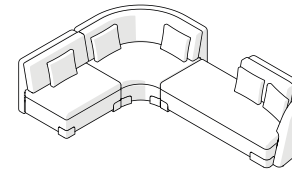

COMMON CONFIGURATIONS

ALBIREO SOFA BY ANTHONY GUERREE

Tick your chosen configuration. Each module's seat height is: 40cm | 15 3/4"

182 07R
W305 × D90 × H80 cm
W120 × D35 2/5 × H31 1/2 "

182 07L
W305 × D90 × H80 cm
W120 × D35 2/5 × H31 1/2 "

Tick your chosen configuration. Each module's seat height is: 40cm | 15 3/4"

182 10R
W289 × L249 × H80 cm
W113 4/5 × D98 × H31 1/2 "

182 10L
W289 × L249 × H80 cm
W113 4/5 × D98 × H31 1/2 "

182 11R
W249 × L224 × H80 cm
W98 × L88 1/5 × H31 1/2 "

182 11L
W249 × L224 × H80 cm
W98 × L88 1/5 × H31 1/2 "

COMMON CONFIGURATIONS

ALBIREO SOFA BY ANTHONY GUERREE

Tick your chosen configuration. Each module's seat height is: 40cm | 15 3/4"

182 12L
W329 × L249 × H80 cm
W129 1/2 × L98 × H31 1/2 "

182 12R
W329 × L249 × H80 cm
W129 1/2 × L98 × H31 1/2 "

182 13L
W329 × L224 × H80 cm
W129 1/2 × L88 1/5 × H31 1/2 "

182 13R
W329 × L224 × H80 cm
W129 1/2 × L88 1/5 × H31 1/2 "

COMMON CONFIGURATIONS

ALBIREO SOFA BY ANTHONY GUERREE