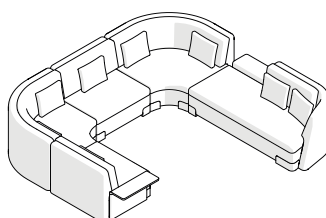

182 14L
W329 × L361 × H80 cm
W129 1/2 × D142 1/8 × H31 1/2 "