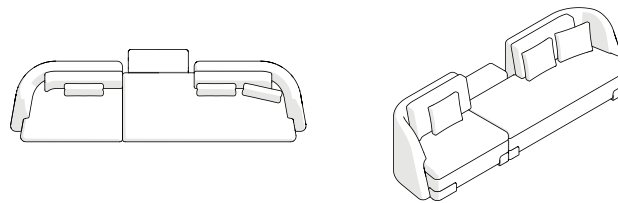

182 06R
W330 × D103 × H80 cm
W130 × D40 2/3 × H31 1/2 "