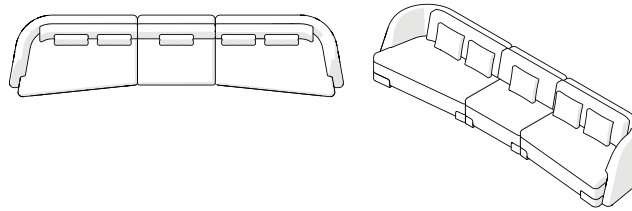

*Note: the width and depth as listed pertain to the upper surface of the table

182J CORNER
W124 × D124 × H80 cm
W48 4/5 × D48 4/5 × H31 1/2 "

COMMON CONFIGURATIONS

ALBIREO SOFA BY ANTHONY GUERREE

Tick your chosen configuration. Each module's seat height is: 40cm | 15 3/4"

182 01L
W290 × D105 × H80 cm
W114 1/5 × D41 1/3 × H31 1/2 "

182 01R
W290 × D105 × H80 cm
W114 1/5 × D41 1/3 × H31 1/2 "

182 02
W330 × D105 × H80 cm
W130 × D41 1/3 × H31 1/2 "

182 03R
W390 × D105 × H80 cm
W153 1/2 × D41 1/3 × H31 1/2 "

182 03L
W390 × D105 × H80 cm
W153 1/2 × D41 1/3 × H31 1/2 "

COMMON CONFIGURATIONS

ALBIREO SOFA BY ANTHONY GUERREE

Tick your chosen configuration. Each module's seat height is: 40cm | 15 3/4"

182 04
W430 × D105 × H80 cm
W169 1/3 × D41 1/3 × H31 1/2 "

COMMON CONFIGURATIONS

ALBIREO SOFA BY ANTHONY GUERREE

Tick your chosen configuration. Each module's seat height is: 40cm | 15 3/4"

182 07R
W305 × D90 × H80 cm
W120 × D35 2/5 × H31 1/2 "

182 07L
W305 × D90 × H80 cm
W120 × D35 2/5 × H31 1/2 "