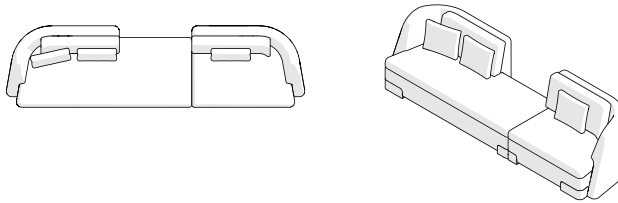

182 05L
W330 × D90 × H80 cm
W130 × D35 2/5 × H31 1/2 "