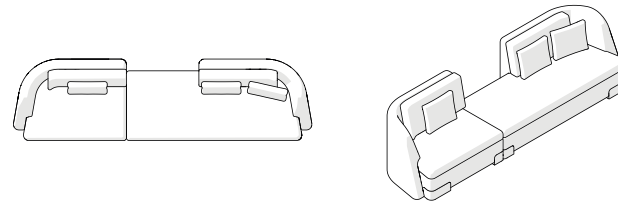

182 05R
W330 × D90 × H80 cm
W130 × D35 2/5 × H31 1/2 "