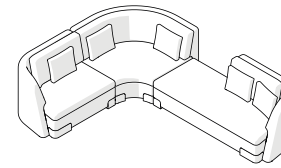

COMMON CONFIGURATIONS

ALBIREO SOFA BY ANTHONY GUERREE

Tick your chosen configuration. Each module's seat height is: 40cm | 15 3/4"

182 07R
W305 × D90 × H80 cm
W120 × D35 2/5 × H31 1/2 "

182 07L
W305 × D90 × H80 cm
W120 × D35 2/5 × H31 1/2 "

Tick your chosen configuration. Each module's seat height is: 40cm | 15 3/4"

182 10R
W289 × L249 × H80 cm
W113 4/5 × D98 × H31 1/2 "

182 10L
W289 × L249 × H80 cm
W113 4/5 × D98 × H31 1/2 "

182 11R
W249 × L224 × H80 cm
W98 × L88 1/5 × H31 1/2 "

182 11L
W249 × L224 × H80 cm
W98 × L88 1/5 × H31 1/2 "

COMMON CONFIGURATIONS

ALBIREO SOFA BY ANTHONY GUERREE

Tick your chosen configuration. Each module's seat height is: 40cm | 15 3/4"

182 12L
W329 × L249 × H80 cm
W129 1/2 × L98 × H31 1/2 "

182 12R
W329 × L249 × H80 cm
W129 1/2 × L98 × H31 1/2 "

182 13L
W329 × L224 × H80 cm
W129 1/2 × L88 1/5 × H31 1/2 "

182 13R
W329 × L224 × H80 cm
W129 1/2 × L88 1/5 × H31 1/2 "

COMMON CONFIGURATIONS

ALBIREO SOFA BY ANTHONY GUERREE