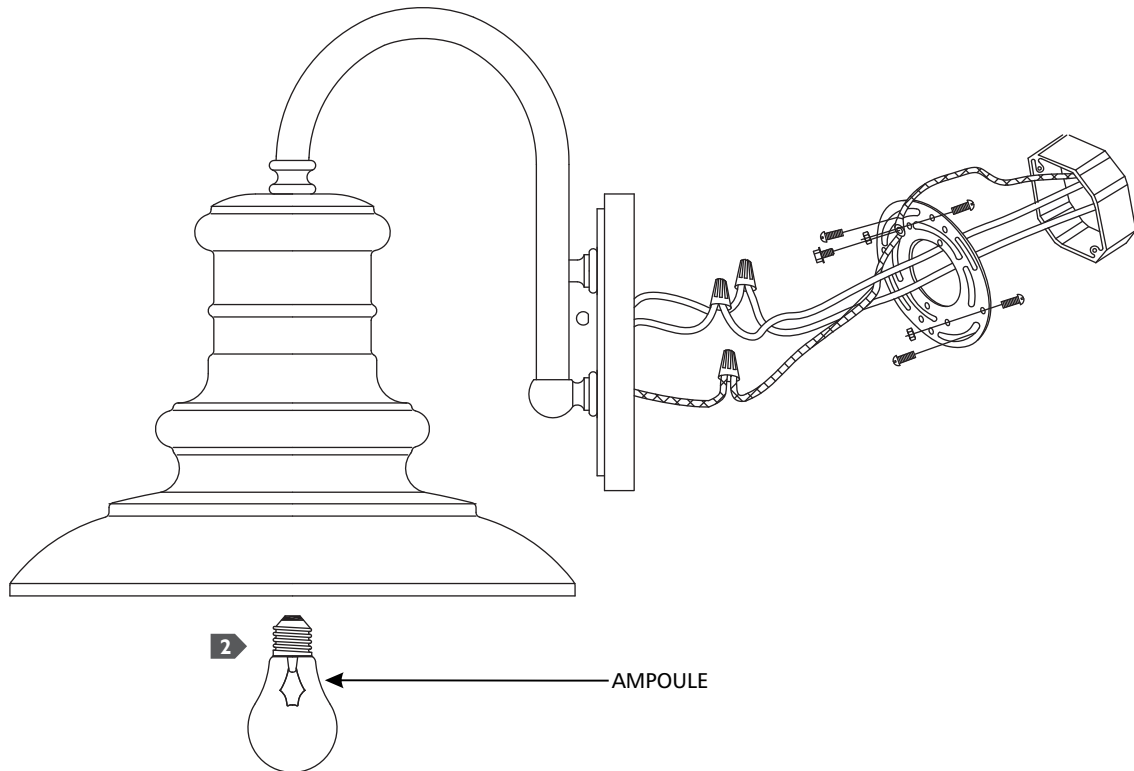

Redding Station I Light Outdoor Lantern

OL9004_ 1.0

FEISS®

EST. 1955

Wall

GENERAL PRODUCT INFORMATION:

This product is suitable for wet locations.

This product may be dimmed with a standard incandescent dimmer.

This instruction shows a typical installation.

CAUTION - RISK OF FIRE
This product requires installation by a qualified electrician. Before installing be sure to read all instructions and **TURN THE POWER TO THE ELECTRICAL BOX OFF.**

- 1** Follow enclosed supplement installation instructions for electrical and fixture installation onto house outlet box.
- 2** Screw the lamp into the socket. Refer to the label on the lamp socket for Max Wattage information.

IA

- 1 Suivez les instructions d'installation jointes supplément pour l'installation électrique et de fixation sur la boîte de sortie de la maison.
- 2 Vissez la lampe dans la douille. Reportez-vous à l'étiquette sur la douille de lampe Puissance max pour plus d'informations.