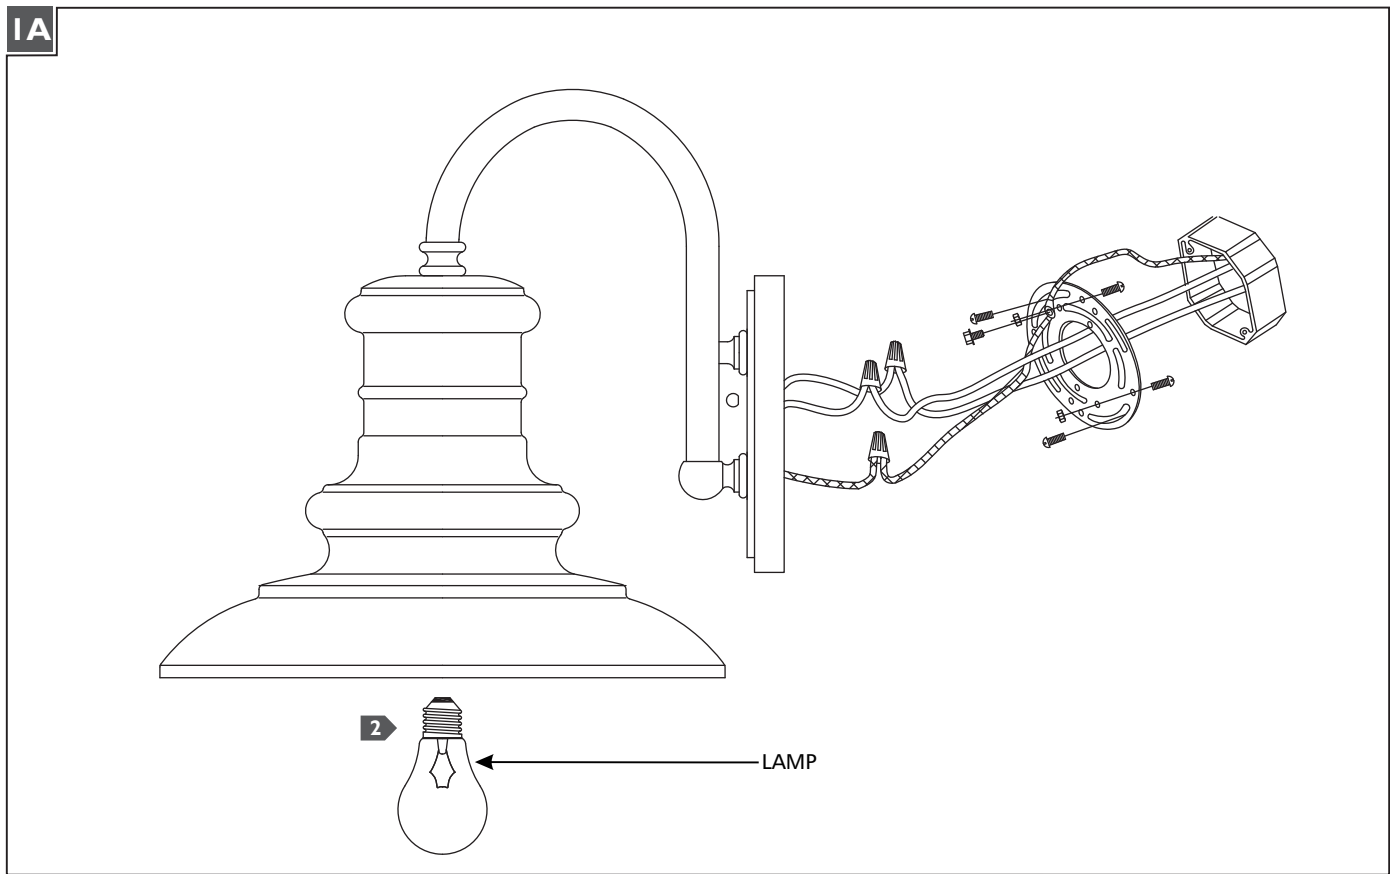

Redding Station I Light Outdoor Lantern

OL9004_ 1.0

FEISS®

EST. 1955

Wall

GENERAL PRODUCT INFORMATION:

This product is suitable for wet locations.

This product may be dimmed with a standard incandescent dimmer.

This instruction shows a typical installation.

CAUTION - RISK OF FIRE
This product requires installation by a qualified electrician. Before installing be sure to read all instructions and **TURN THE POWER TO THE ELECTRICAL BOX OFF.**

- 1** Follow enclosed supplement installation instructions for electrical and fixture installation onto house outlet box.
- 2** Screw the lamp into the socket. Refer to the label on the lamp socket for Max Wattage information.

IA

- 1** Siga las instrucciones de instalación adjuntas suplemento para la instalación eléctrica y el accesorio en la caja de salida casa.
- 2** Atornille la lámpara en el zócalo. Consulte la etiqueta del casquillo de la lámpara para obtener información Potencia Max.