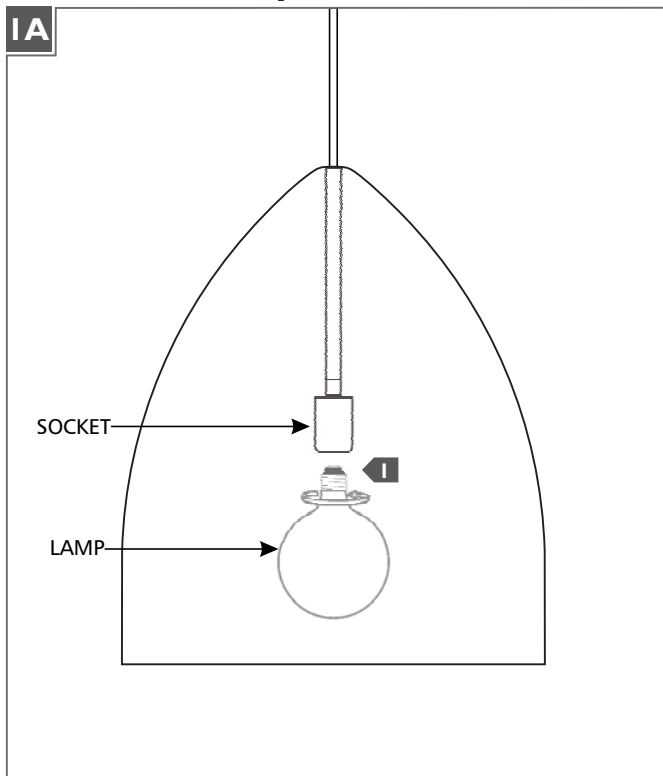

## Install the Lamp

**CAUTION:** To reduce the risk of a burn or electric shock during re-lamping, disconnect the power to the fixture.

Use **MAX 120 Volt, 150 Watt** Medium Base G40 Globe lamp. 

**1** Screw the new lamp into the socket.