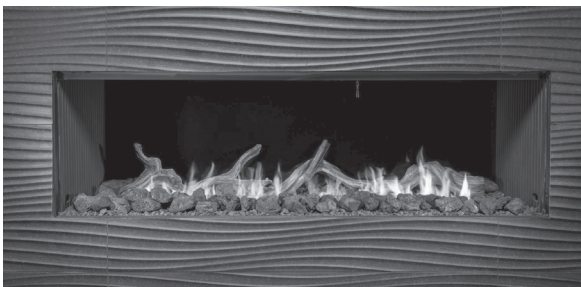

Options

MODEL	RETAIL
LFP-9618-GLASS (Rear Decorative Glass Panel)(5 Pc)	441.00
LFP-7218-GLASS (Rear Decorative Glass Panel)	241.50
LFP-6018-GLASS (Rear Decorative Glass Panel)	220.50
FLT-BRICK-LFP (Fluted End Panels 6018/7218/9618) (Specify Color)	173.25
LFP4218 GLASS DOOR (Specify Finish)	441.00
CONVNAT-4218 (4218 LP to Nat Conversion Kit)	42.00
CONVLP-4218 (4218 Nat to LP Conversion Kit)	42.00
CONVNAT-6018 (6018 LP to Nat Conversion Kit)	42.00
CONVLP-6018 (6018 Nat to LP Conversion Kit)	42.00
CONVNAT-7218 (7218 LP to Nat Conversion Kit)	42.00
CONVLP-7218 (7218 Nat to LP Conversion Kit)	42.00
CONVNAT-9618 (9618 LP to Nat Conversion Kit)	42.00
CONVLP-9618 (9618 Nat to LP Conversion Kit)	42.00
Sky-1001 (Remote)	180.20
Sky-3003 (Remote Thermostat/ Timer)	272.60
JB-3V (Junction Box/Transformer)	42.00

**GLASS PANELS
MUST BE ORDERED
WITH FIREPLACE**

AVAILABLE LFP4218 DOOR FINISHES

BLK - Black	TB - Textured Black
AC - Antique Copper	CHAR - Charcoal
AP - Antique Pewter	RI - Rusted Iron
BS - Brushed Steel	OB - Oiled Bronze

**NEW
CONTEMPORARY
"FLUTED"
REFRACTORY
PANELS**

Available now for
HD4240TV and
LFP6018/7218/9618
Linear Fireplace Models
(Left and Right Side
Only on Linear Models)

Freight FOB Dallas - 50% Freight Allowance on Truckload Quantities.

*Terms Discount allowed only if there are no past due invoices. Invoices must be paid in full within 30 days of invoice date.

GHOSTWOOD ACCENT LOG KIT
(Shown in LFP6018)