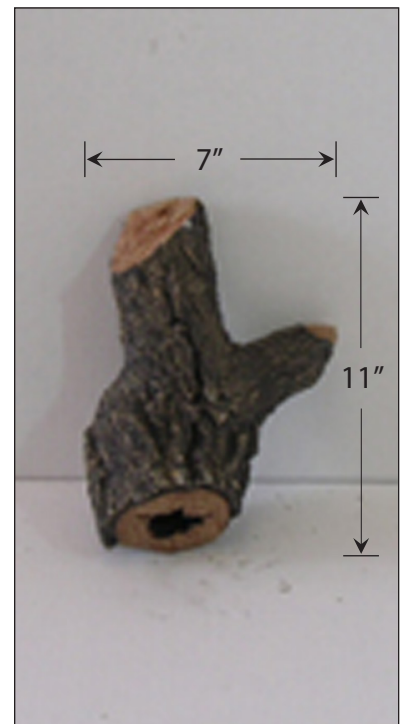

Model: FP12
Retail $46.00/Wt. 5#