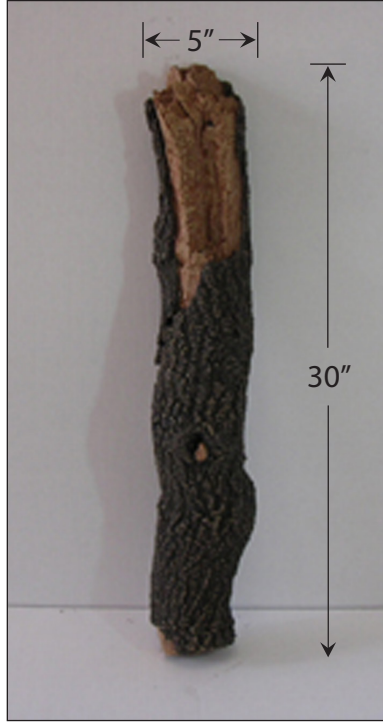

Grand Firepit Logs

Retail Price List: March 2023

Individual Log Models

*Use Log Program Sheet To Determine Discount Off Retail

Model: FP1
Retail \$162.00/Wt. 23#

Model: FP2
Retail \$150.00/Wt. 16#

Model: FP3
Retail \$150.00/Wt. 17#