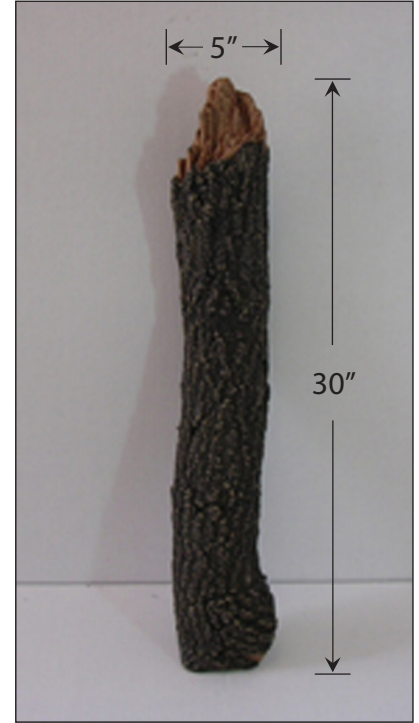

Grand Firepit Logs

Retail Price List: March 2023

Individual Log Models

*Use Log Program Sheet To Determine Discount Off Retail

Model: FP1
Retail \$162.00/Wt. 23#

Model: FP2
Retail \$150.00/Wt. 16#

Model: FP3
Retail \$150.00/Wt. 17#