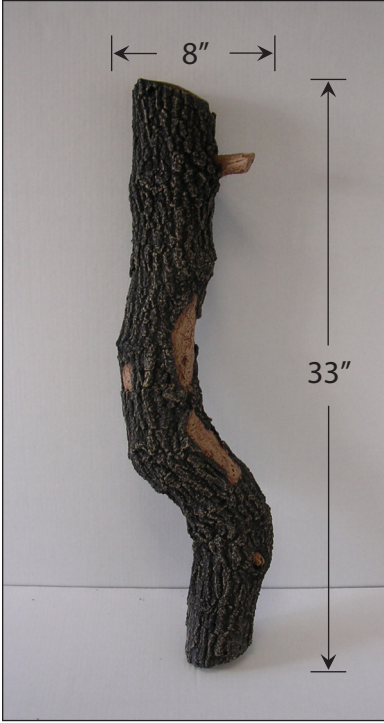

Grand Firepit Logs

Retail Price List: March 2023

Individual Log Models

*Use Log Program Sheet To Determine Discount Off Retail

Model: FP1
Retail \$162.00/Wt. 23#

Model: FP2
Retail \$150.00/Wt. 16#

Model: FP3
Retail \$150.00/Wt. 17#