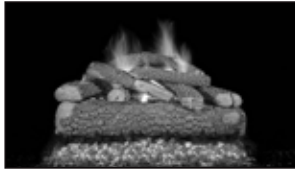

Golden Blount "BIG TEX" LOGS ONLY

"BIG TEX"

MODEL	# LOGS	RETAIL	SEE THRU	# LOGS	RETAIL
BT24	6	$716.10	BT24ST	6	$716.10
BT30	8	941.35	BT30ST	8	941.35
BT36	9	1,339.80	BT36ST	9	1,339.80
BT42	11	1,663.20	BT42ST	11	1,663.20
BT48	11	2,234.95	BT48ST	11	2,234.95
BT60	14	3,661.85	BT60ST	14	3,661.35
BT72	17	5,110.90	BT72ST	17	5,110.90

"BIG TEX" 2-Stage Burner Assembly

NATURAL GAS BURNER (NO VALVE)				NATURAL GAS BURNER (W/VALVE)			
	RETAIL		RETAIL		RETAIL		RETAIL
BTBA24N	$619.10	BTBA48N	1,025.65	BTBA24N-S	$824.70	BTBA36N-M	1,092.65
BTBA30N	686.10	BTBA60N	1,189.65	BTBA24N-M	947.10	BTBA42N-M	1,406.80
BTBA36N	764.60	BTBA72N	1,358.30	BTBA30N-S	891.65	BTBA48N-M	1,496.90
BTBA42N	947.10			BTBA30N-M	1,011.80	BTBA60N-M	1,674.75
				BTBA36N-S	970.20	BTBA72N-M	1,854.95

NATURAL GAS SEE-THRU BURNERS (no valve)		LP BURNERS (with valve)		NATURAL GAS SEE-THRU BURNERS (with valve) (Call for L/P availability)		STP-SPARK TO PILOT BURNERS	
	RETAIL		RETAIL		RETAIL		RETAIL
BTBA24NST	$845.15	BTBA24L-S	$873.20	BTBA24NST-S	$1,048.75	BTBA24N-STP	$1,178.10
BTBA30NST	940.20	BTBA24L-M	993.50	BTBA24NST-M	1,171.20	BTBA24L-STP	1,242.80
BTBA36NST	1,036.90	BTBA30L-S	940.20	BTBA30NST-S	1,145.75	BTBA30N-STP	1,242.80
BTBA42NST	1,309.80	BTBA30L-M	1,059.65	BTBA30NST-M	1,268.20	BTBA30L-STP	1,307.45
BTBA48NST	1,466.85	BTBA36L-S	1,018.70	BTBA36NST-S	1,242.50	BTBA36N-STP	1,321.35
BTBA60NST	1,704.80	BTBA36L-M	1,140.85	BTBA36NST-M	1,365.20	BTBA36L-STP	1,351.35
BTBA72NST	1,951.95	BTBA42L-S	1,335.20	BTBA42NST-M	1,751.90	BTBA42N-STP	1,503.80
		BTBA42L-M	1,455.30	BTBA48NST-M	1,917.30	BTBA42L-STP	1,552.35
		BTBA48L-M	1,545.40	BTBA60NST-M	2,152.95	BTBA48N-STP	1,582.35
		BTBA60L-M	1,723.25	BTBA72NST-M	2,402.40	BTBA48L-STP	1,630.85
		BTBA72L-M	1,903.25				

*L/P SEE THRU AVAILABLE AS A CUSTOM SET. PLEASE CALL.

For larger sizes, please call factory for details

Models 24, 30 and 36 (with valves) include SkyTech's 3 in 1 valve (A manual valve that is convertible to remote capable). Models 42, 48, 60 and 72 include a Robertshaw high output (up to 280,000 BTU) Millivolt Valve. Models 24, 30, and 36 "M" have a Dexen Millivolt Valve (90,000 BTU).

WARNING – L/P Burners Must Have Factory-Installed Safety Pilot Kits(N/G Burners Cannot be Converted to L/P.)