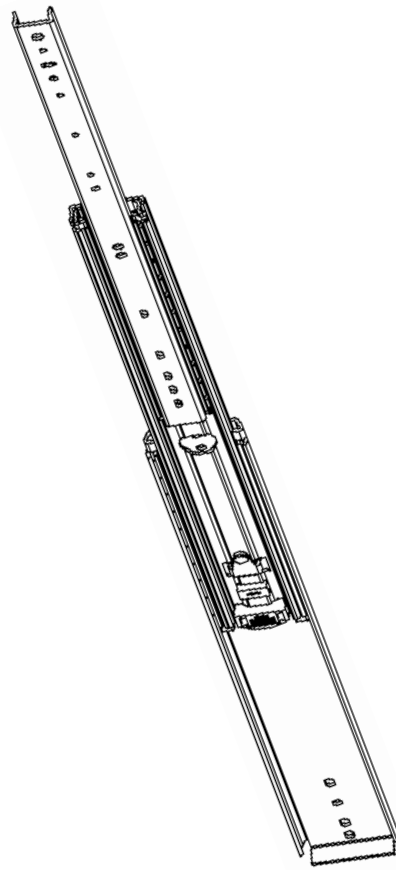

HEAVY DUTY SLIDE 125 KG

PRODUCT DESCRIPTION:

- Heavy duty slide

PRODUCT FEATURES:

- Ultra smooth gliding motion with high rigidity and stability design
- Durable damping system with fast response capability

PRODUCT SPECIFICATION/ MODELS:

- Travel: Full extension
- Mount: Side mount
- Disconnect: Lever disconnect
- Material: Cold rolled steel
- Load capacity: 125 kg
- Height: 53 mm (3053-##)
- Width: 19.5mm

* More size ranges available on request

MAX LENGTH (mm)	LOCKING	PART NUMBER (125 kg)
350	NO	3053-350
350	YES	3053-350-L
400	NO	3053-400
400	YES	3053-400-L
450	NO	3053-450
450	YES	3053-450-L
500	NO	3053-500
500	YES	3053-500-L
550	NO	3053-550
550	YES	3053-550-L
600	NO	3053-600
600	YES	3053-600-L
650	NO	3053-650
650	YES	3053-650-L
700	NO	3053-700
700	YES	3053-700-L
900	NO	3053-900