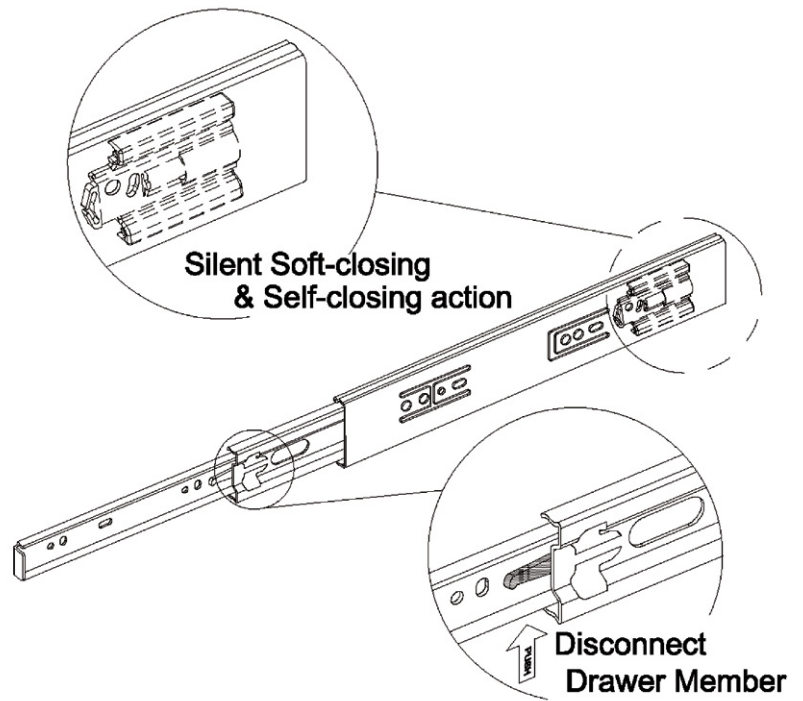

LENGTH (mm)	TRAVEL (mm)	HEIGHT (mm)	WIDTH (mm)	PART NUMBER
300	304.8	45	12.7	3M52-300
350	351	45	12.7	3M52-350
400	403	45	12.7	3M52-400
450	452	45	12.7	3M52-450
500	509	45	12.7	3M52-500
550	563	45	12.7	3M52-550
600	605	45	12.7	3M52-600