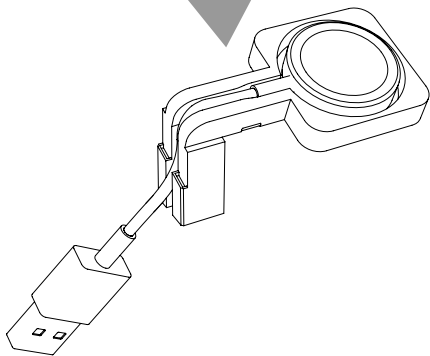

## **ASSEMBLY INSTRUCTIONS**

Apple Watch Charger Mount

White / Black

1

2

3

4