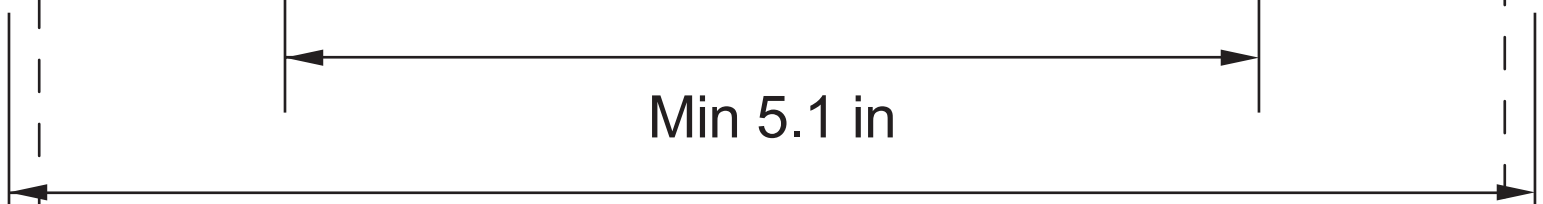

**coway**  
**BIDETMEGA 150E**

MOUNT  
MUST BE

MOUNTING HOLE  
MUST BE IN THE BOX

MOUNTING HOLE  
MUST BE IN THE BOX

Min 5.1 in

Max 7.9 in

G HOLE  
THE BOX

**1) Please check  
if your toilet bowl is elongated type.**

**2) Please check if your toilet bowl is flat.**

**3) Please check  
if there is grounded outlet near the toilet. (within 47 in.)**

**BIDETMEGA 150E**