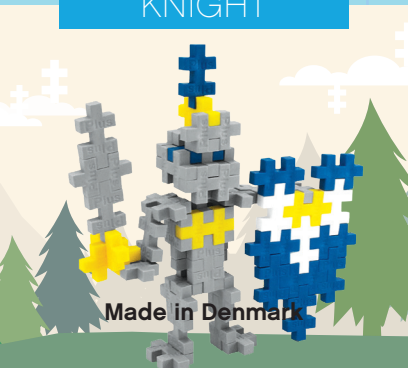

This is Plus-Plus.  
It's one shape you can use  
to create anything!

One Shape -  
Endless Possibility!

KNIGHT

Made in Denmark

COLLECT THEM ALL!

AQUATIC

SERIES 1

Sea Turtle

Clownfish

Dolphin

Jellyfish

ZOO

Tiger

Elephant

Giraffe

Zebra