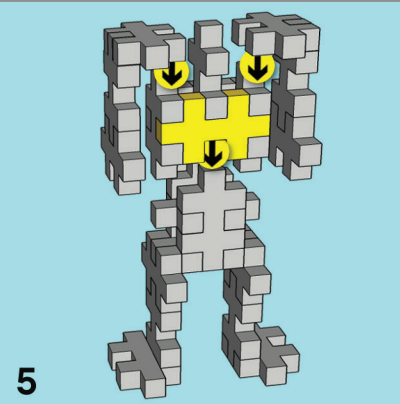

This is Plus-Plus.  
It's one shape you can use  
to create anything!

One Shape -  
Endless Possibility!

KNIGHT

Made in Denmark

COLLECT THEM ALL!

AQUATIC

SERIES 1

Sea Turtle

Clownfish

Dolphin

Jellyfish

ZOO

Tiger

Elephant

Giraffe

Zebra