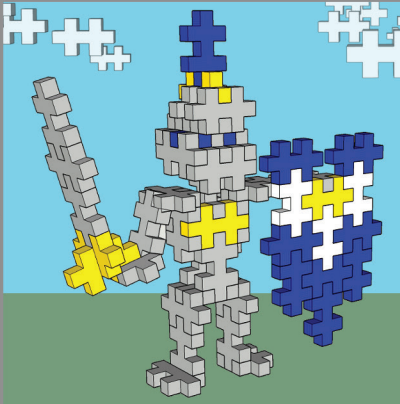

This is Plus-Plus.  
It's one shape you can use  
to create anything!

One Shape -  
Endless Possibility!

KNIGHT

Made in Denmark

COLLECT THEM ALL!

AQUATIC

SERIES 1

Sea Turtle

Clownfish

Dolphin

Jellyfish

ZOO

Tiger

Elephant

Giraffe

Zebra

CHARACTERS

Knight

Superhero

Robot

Mermaid

Plus-Plus color mixes are not always exact. Counts of each color may vary.

Collect more at your local store or at [www.plus-plus.us](http://www.plus-plus.us)

Follow us @[plusplususa](https://www.instagram.com/plusplususa)