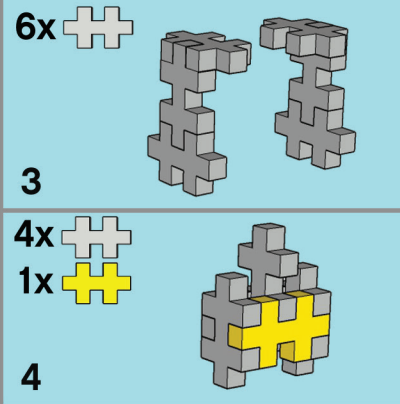

This is Plus-Plus.  
It's one shape you can use  
to create anything!

One Shape -  
Endless Possibility!

KNIGHT

Made in Denmark

COLLECT THEM ALL!

AQUATIC

SERIES 1

Sea Turtle

Clownfish

Dolphin

Jellyfish

ZOO

Tiger

Elephant

Giraffe

Zebra