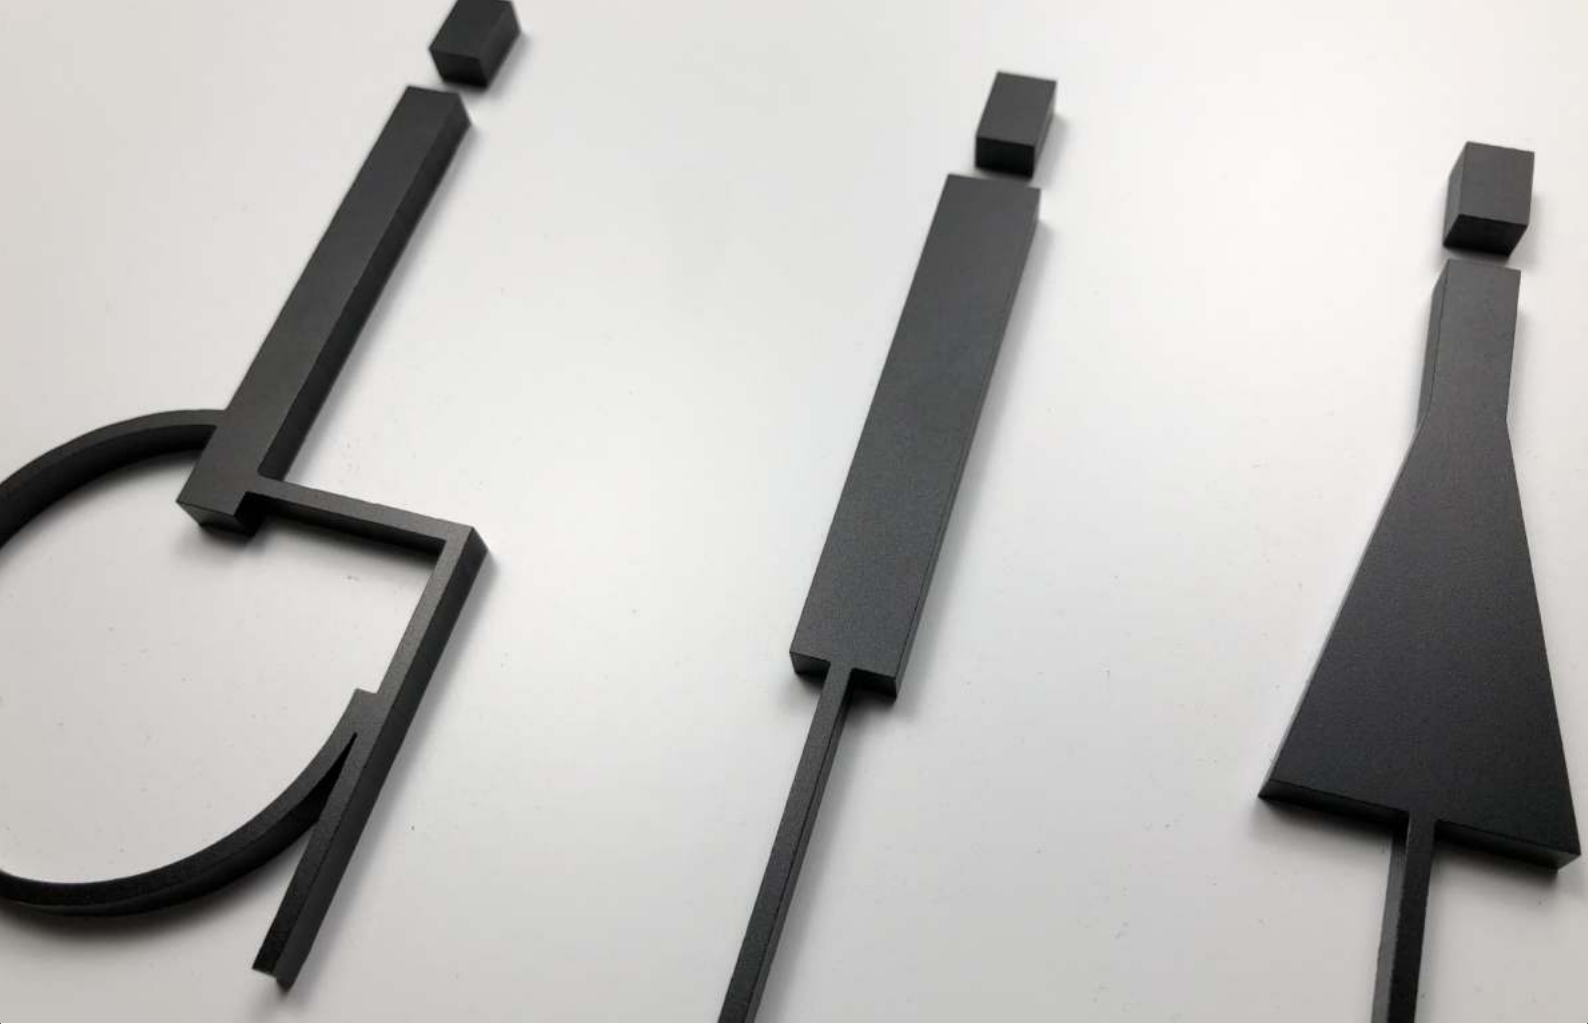

IGH-END ALUMINUM OXIDE LOGO

Design style customizable

SIGNAGE LETTERS