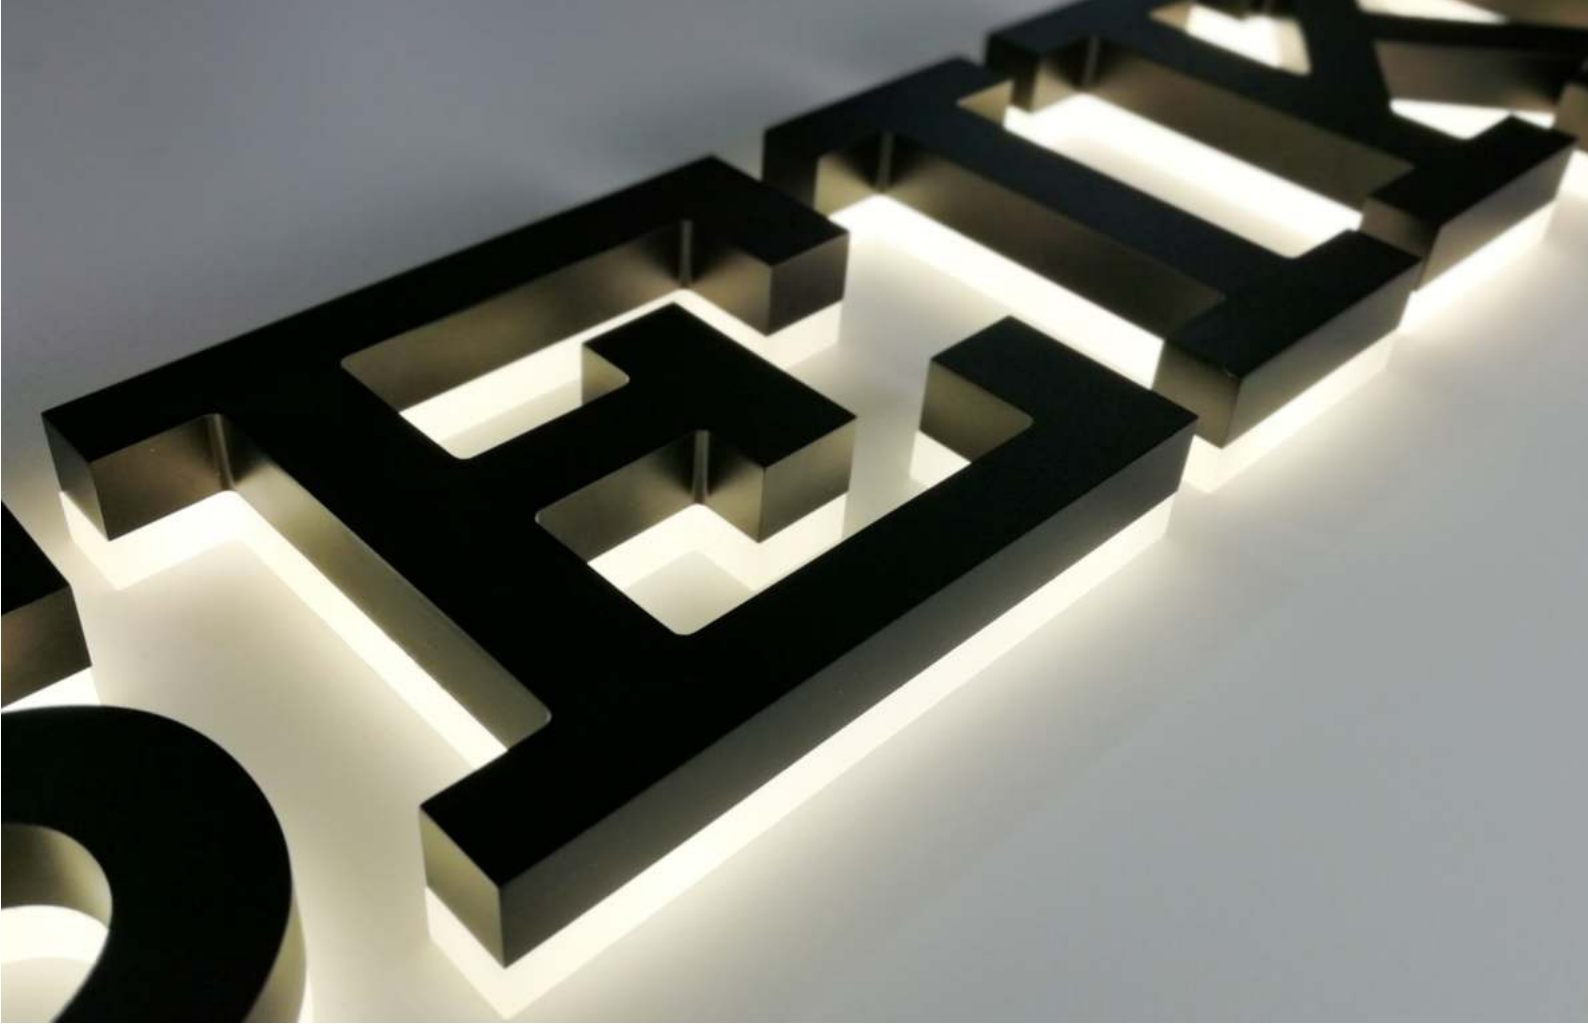

SIGNAGE LETTERS

HIGH-END ALUMINIUM OXIDE POSITIVE WORD

Light	S-type LED flexible light
Materials	25 mm aluminium oxide+5MM acrylic light guide plate
recommended specification	below 500MM
Minimum stroke width	10MM