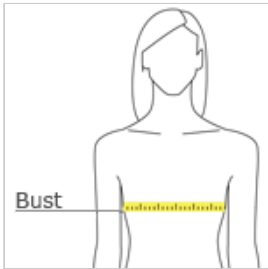

CARE INSTRUCTIONS

Machine wash cold with like colors. Do not bleach. Tumble dry low. Cool iron. Do not use fabric softener. Do not dry clean.

front

back

HOW TO MEASURE

BUST
Measure under the arm and around the fullest part of the bust with arms down, keeping tape horizontal.

SIZE CHART

	XS	S	M	L	XL	XXL	3XL	4XL
Size	2	4/6	8/10	12/14	16/18	20/22	24/26	28/30
Bust	32-34	35-36	37-38	39-41	42-44	45-47	48-51	52-55

COLOR INFORMATION

Cobalt Blue
PMS 7687C

Deep Black
PMS NTR BLACK C

Regatta Blue/ River
CBlue
PMS 2380C