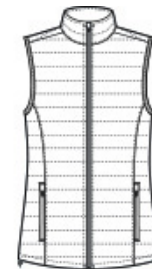

Staying warm while on the go has never been easier with our Packable Puffy Vests. Thanks to a water-repellent fabric coating and finish, you'll remain comfortable no matter where your day takes you.

- 100% polyester shell and lining
- 2.4-ounce, 100% polyfill insulation
- Interior storm flap with chin guard
- Front zippered pockets
- Reverse coil zippers with rubber-wrapped zipper pulls
- Adjustable locking drawcord at hem
- Port Pocket for easy embroidery access
- Dyed-to-match drawstring carrying pouch included

CARE INSTRUCTIONS

Machine wash cold with like colors. Do not bleach. Tumble dry low. Cool iron. Do not use fabric softener. Do not dry clean.

front

back

HOW TO MEASURE

BUST
Measure under the arm and around the fullest part of the bust with arms down, keeping tape horizontal.

SIZE CHART

	XS	S	M	L	XL	XXL	3XL	4XL
Size	2	4/6	8/10	12/14	16/18	20/22	24/26	28/30
Bust	32-34	35-36	37-38	39-41	42-44	45-47	48-51	52-55

COLOR INFORMATION

Cobalt Blue
PMS 7687C

Deep Black
PMS NTR BLACK C

Regatta Blue/ River
CBlue
PMS 2380C