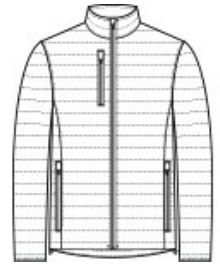

- 100% polyester shell and lining
- 2.4-ounce, 100% polyfill insulation
- Interior storm flap with chin guard
- Reverse coil zippers with rubber-wrapped zipper pulls
- Zippered chest pocket
- Front zippered pockets
- Elastic binding at cuffs
- Adjustable locking drawcord at hem
- Port Pocket for easy embroidery access
- Dyed-to-match drawstring carrying pouch included