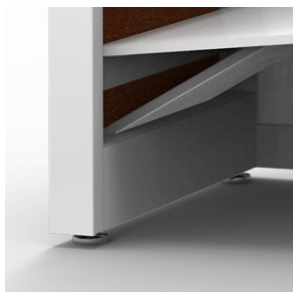

LOW PROFILE WALLS

Make your Plaza Space stationary by choosing the low profile walls option without casters.