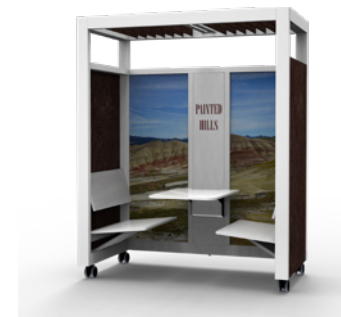

BASE UNIT

Our two person Plaza base unit and the four person unit include the following features:

1. Large, standing height desk
2. 2 USB and 2 regular outlets
3. Overhead light
4. Whiteboard back wall
5. Acoustic felt wall panels in Twofold orange (color # A46)
6. Magnetic middle (hang a pen holder from it, or notes, or anything you would like. It is your space)
7. Casters

FULLY LOADED UNIT

Plaza Space system provides the following options for both the two or four person unit:

1. Comfortable, bench-style seating with a large desk
2. Bi-fold doors
3. AV package (includes display, bi-directional arm, HDMI cable)
4. Wall panel choices include acoustic felt back wall, whiteboard wall panels, photography on any of the panels
5. Customized logo
6. Low-profile walls (no casters)

ACCESSORIES

A place for everything and everything in its place. Keep down on clutter with our pen storage and whiteboard options.

AV Package

Includes display, bi-directional arm, HDMI cable.

Logo

The Plaza Space comes standard with a small TwoFold Logo.