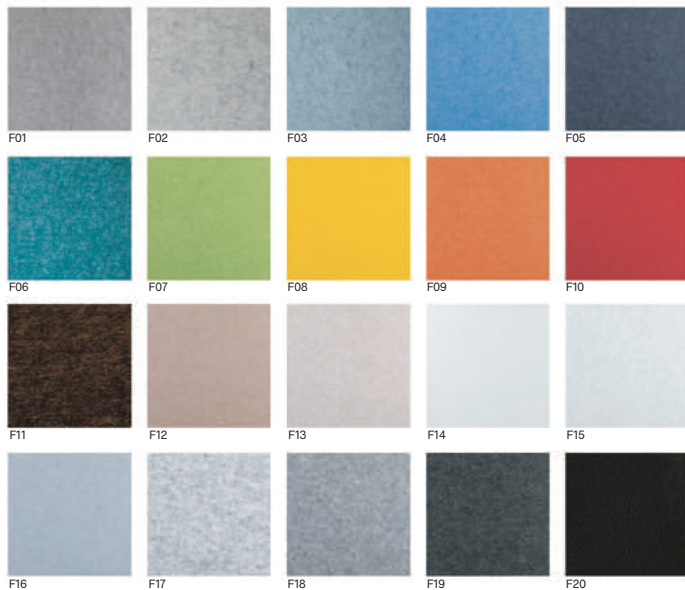

Panels

Our custom panels are designed to be as hard working and dependable as your team.

ACOUSTIC FELT

Great look, great feel, great sound dampening.

COLORS

Brighten up your space or keep things focused and muted. We have every color to make your work space work.