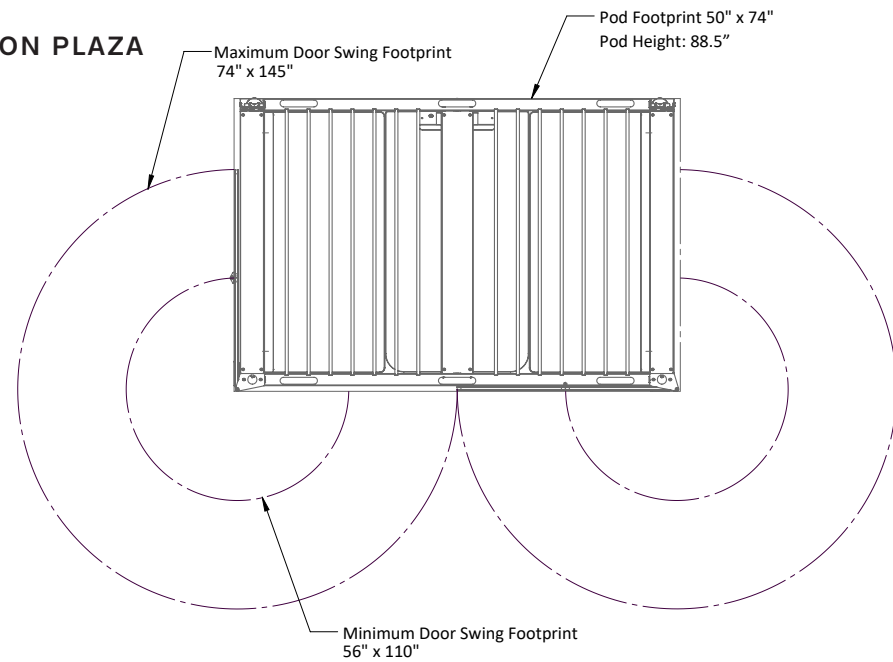

4 PERSON PLAZA