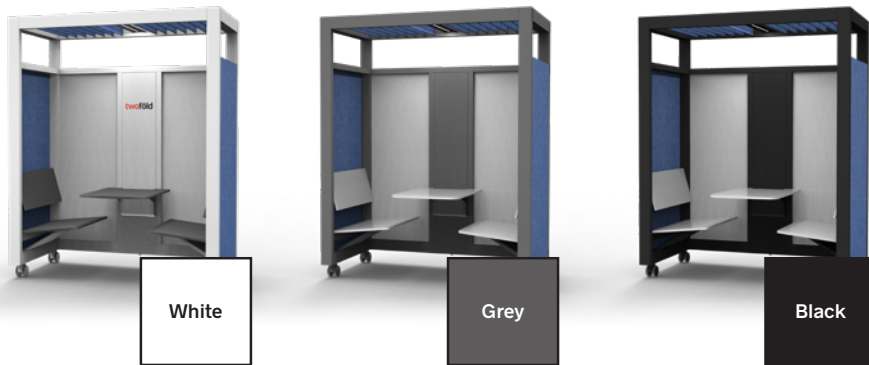

Plaza System

Meet the Plaza Space, the first product in our Assembly collection. This highly configurable design maximizes the efficiency of space and responds easily to the changing needs of its users. Give new life to floor plans that require flexibility and productivity. Featuring an affordable base model for either two or four users and lots of options to make the Plaza just right for your space.

BASE UNIT

Our two person Plaza base unit and the four person unit include the following features:

1. Large, standing height desk
2. 2 USB and 2 regular outlets
3. Overhead light
4. Whiteboard back wall
5. Acoustic felt wall panels in Twofold orange (color # A46)
6. Magnetic middle (hang a pen holder from it, or notes, or anything you would like. It is your space)
7. Casters

FULLY LOADED UNIT

Plaza Space system provides the following options for both the two or four person unit:

1. Comfortable, bench-style seating with a large desk
2. Bi-fold doors
3. AV package (includes display, bi-directional arm, HDMI cable)
4. Wall panel choices include acoustic felt back wall, whiteboard wall panels, photography on any of the panels
5. Customized logo
6. Low-profile walls (no casters)

Options

Hack your space. Choose your options and configure the perfect Plaza Space for your needs.

FRAME COLOR

Choose from three neutral tones that compliment most office decors. Other colors are available. Inquire for details.