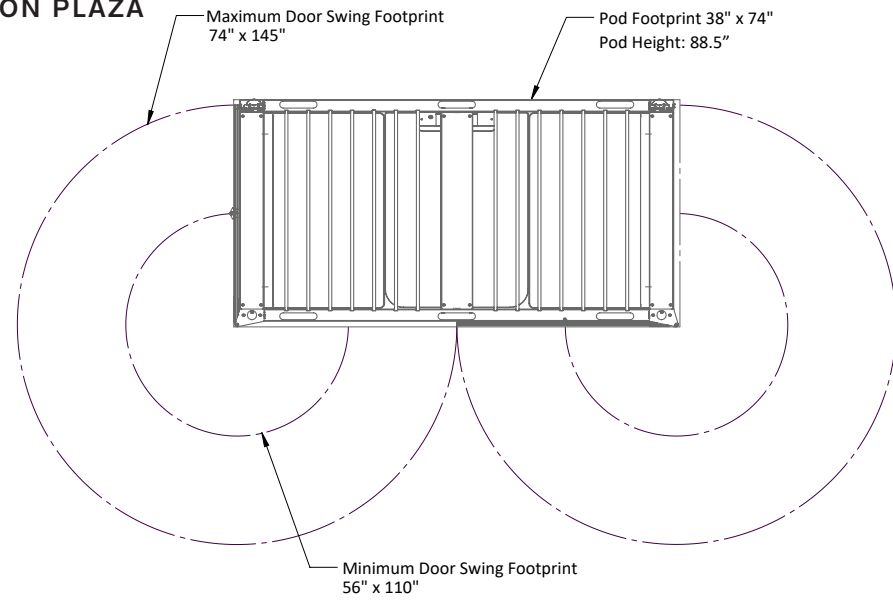

2 PERSON PLAZA