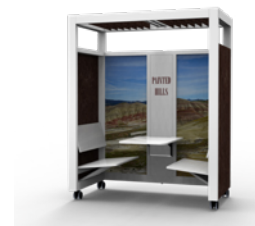

GRAPHICS

Own your space, own your brand with your own custom designs and company logos on any material you choose.