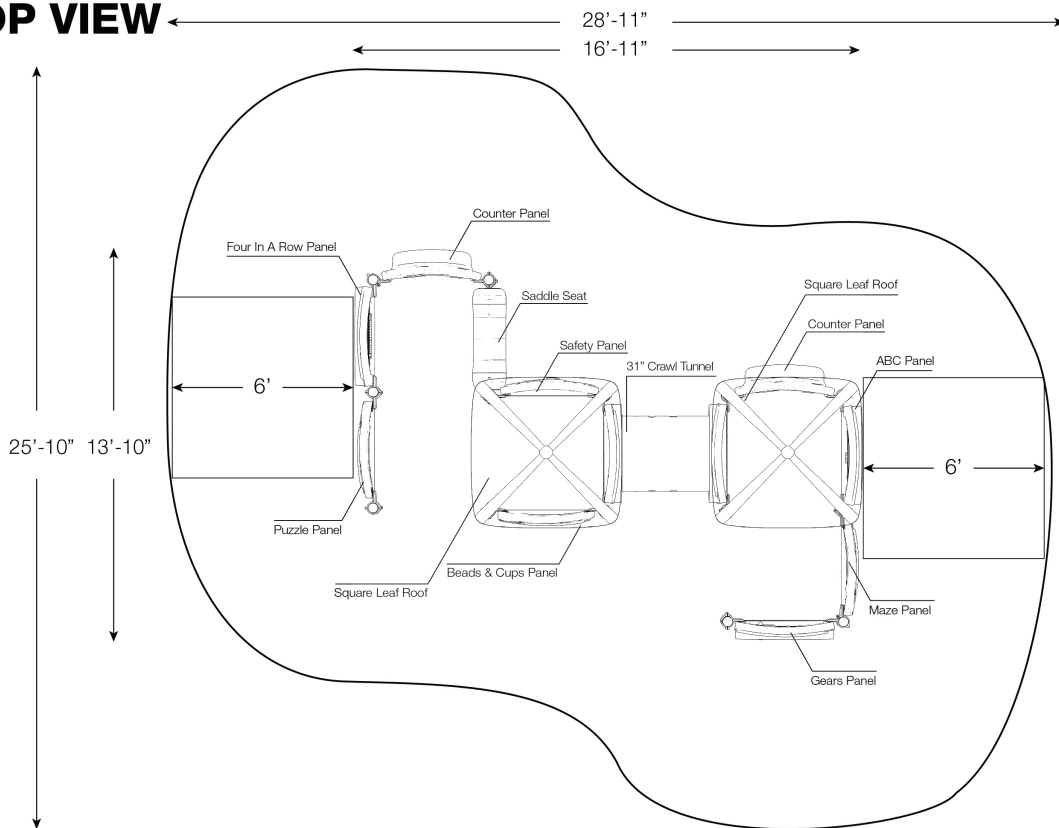

Use Zone: 24' x 28'

ADA Access: Yes

Age Range: 6-23 Months

Free Shipping!

COMPONENTS: Square Leaf Roof / Counter Panel / ABC Panel / Maze Panel / Gears Panel / Beads & Cups Panel / Square Leaf Roof / Puzzle Panel / Four In A Row Panel / Saddle Seat / Safety Panel / Crawl Tunnel

TOP VIEW

Compliance:
 This play structure has been designed to meet the safety requirements established in:

- 2010 ADA Standard
- ASTM F148
- CPSC Pub #325

when the play structure is installed over a properly maintained surfacing material which is in compliance with

- ASTM F292
- ASTM F1951

and is appropriate for the highest designated play surface of the structure.

Structure Size: 16'-11" x 13'-10"
 Recommended Use Zone: 28'-11" x 25'-10"
 Surface Area: 746 Sqft

Age Group: 6-23 Months
 Capacity: 18-22