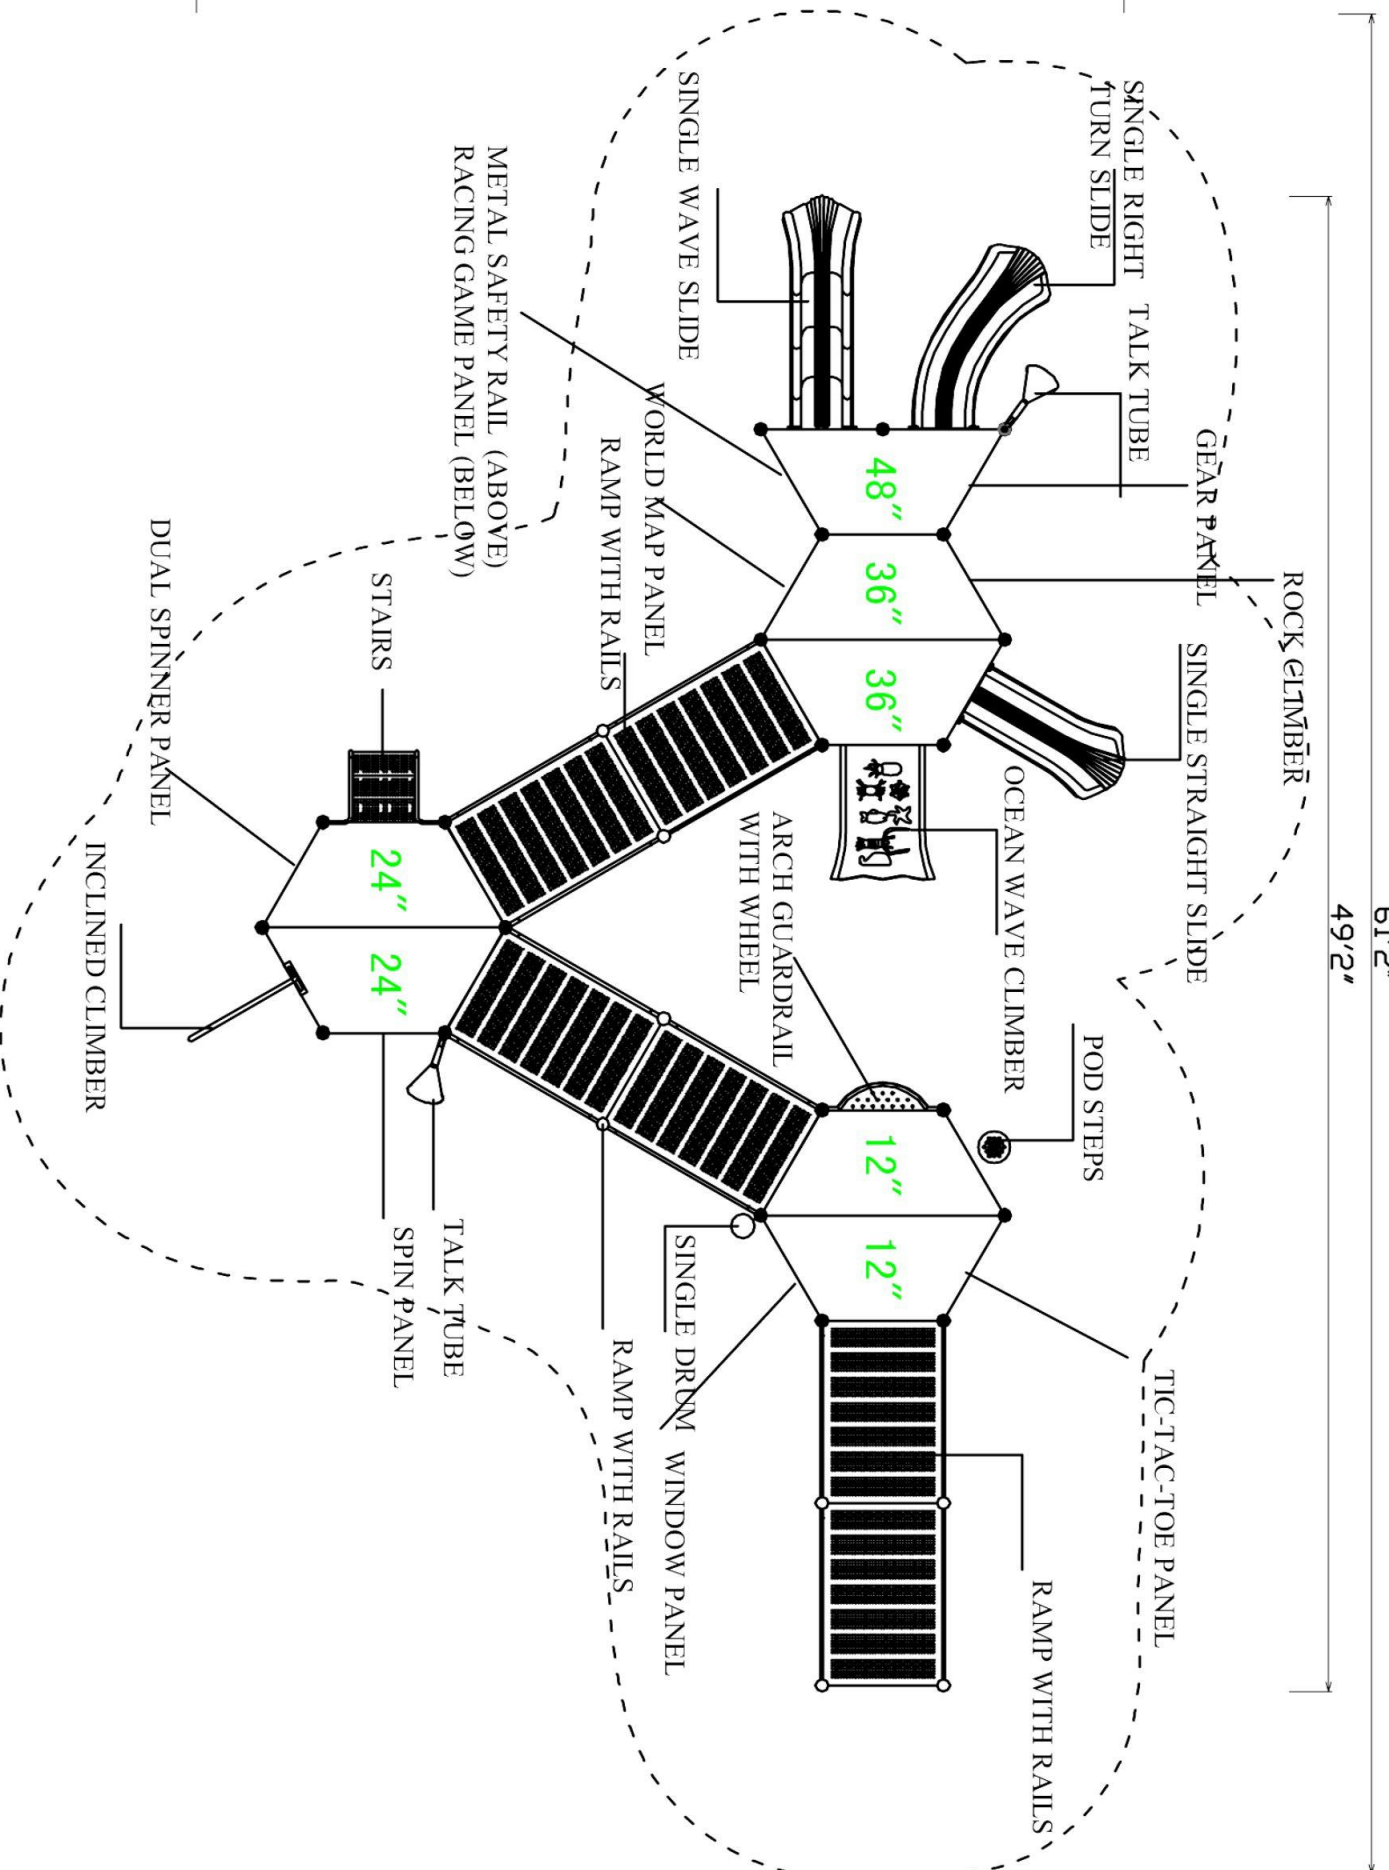

42'6"
30'6"

61'2"
49'2"

SINGLE WAVE SLIDE

SINGLE RIGHT TURN SLIDE

TALK TUBE

GEAR PANEL

ROCK CLIMBER

SINGLE STRAIGHT SLIDE

OCEAN WAVE CLIMBER

POD STEPS

TIC-TAC-TOE PANEL

RAMP WITH RAILS

48"

36"

36"

24"

24"

12"

12"

WORLD MAP PANEL
RAMP WITH RAILS

ARCH GUARDRAIL
WITH WHEEL

STAIRS

DUAL SPINNER PANEL

INCLINED CLIMBER

METAL SAFETY RAIL (ABOVE)
RACING GAME PANEL (BELOW)

TALK TUBE

SPIN PANEL

SINGLE DRUM
RAMP WITH RAILS

SINGLE DRUM WINDOW PANEL
RAMP WITH RAILS