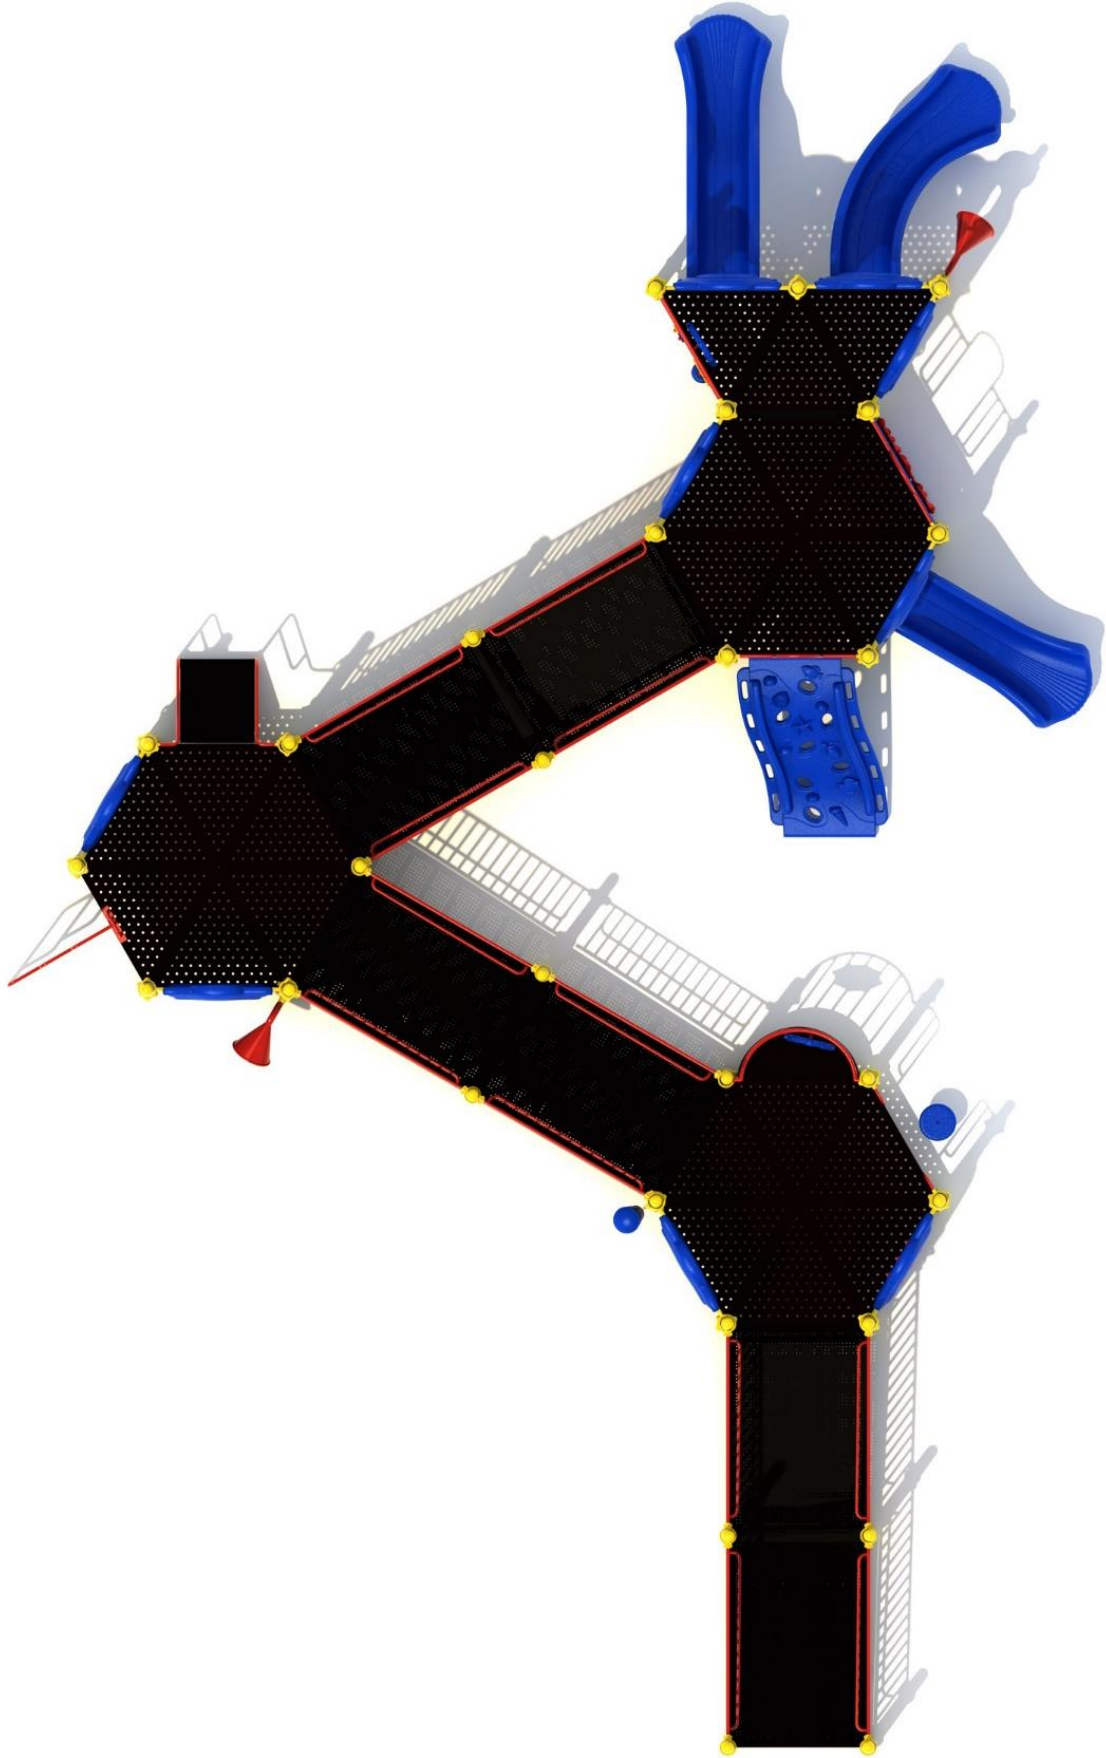

Use Zone: 62ft x 43ft

Age Group: 2-12 years

Occupancy: 62 to 66

Free Shipping!

COMPONENT: Floating Tunnel
Tower / Frod Pad Challenge Ladder
/ Ring Swing Challenge Ladder /
Cylinder Spinner / Boulder Climber
/ Single Sectional Slide / Cargo
Climber / Climber / Climber / Crab
Pods / Saddle Slide / Cylinder
Spinner

OCEAN WAVE CLIMBER

POD STEPS

TIC-TAC-TOE PANEL

RAMP WITH RAILS

48"

36"

36"

24"

24"

12"

12"

WORLD MAP PANEL
RAMP WITH RAILS

ARCH GUARDRAIL
WITH WHEEL

STAIRS

DUAL SPINNER PANEL

INCLINED CLIMBER

METAL SAFETY RAIL (ABOVE)
RACING GAME PANEL (BELOW)

TALK TUBE

SPIN PANEL

SINGLE DRUM
RAMP WITH RAILS

SINGLE DRUM WINDOW PANEL
RAMP WITH RAILS

COLOR SCHEMES

FOREST- NATURAL

- Brown - Posts
- Dark Green - Plastic
- Tan - Plastic
- Tan - Metal Accessories