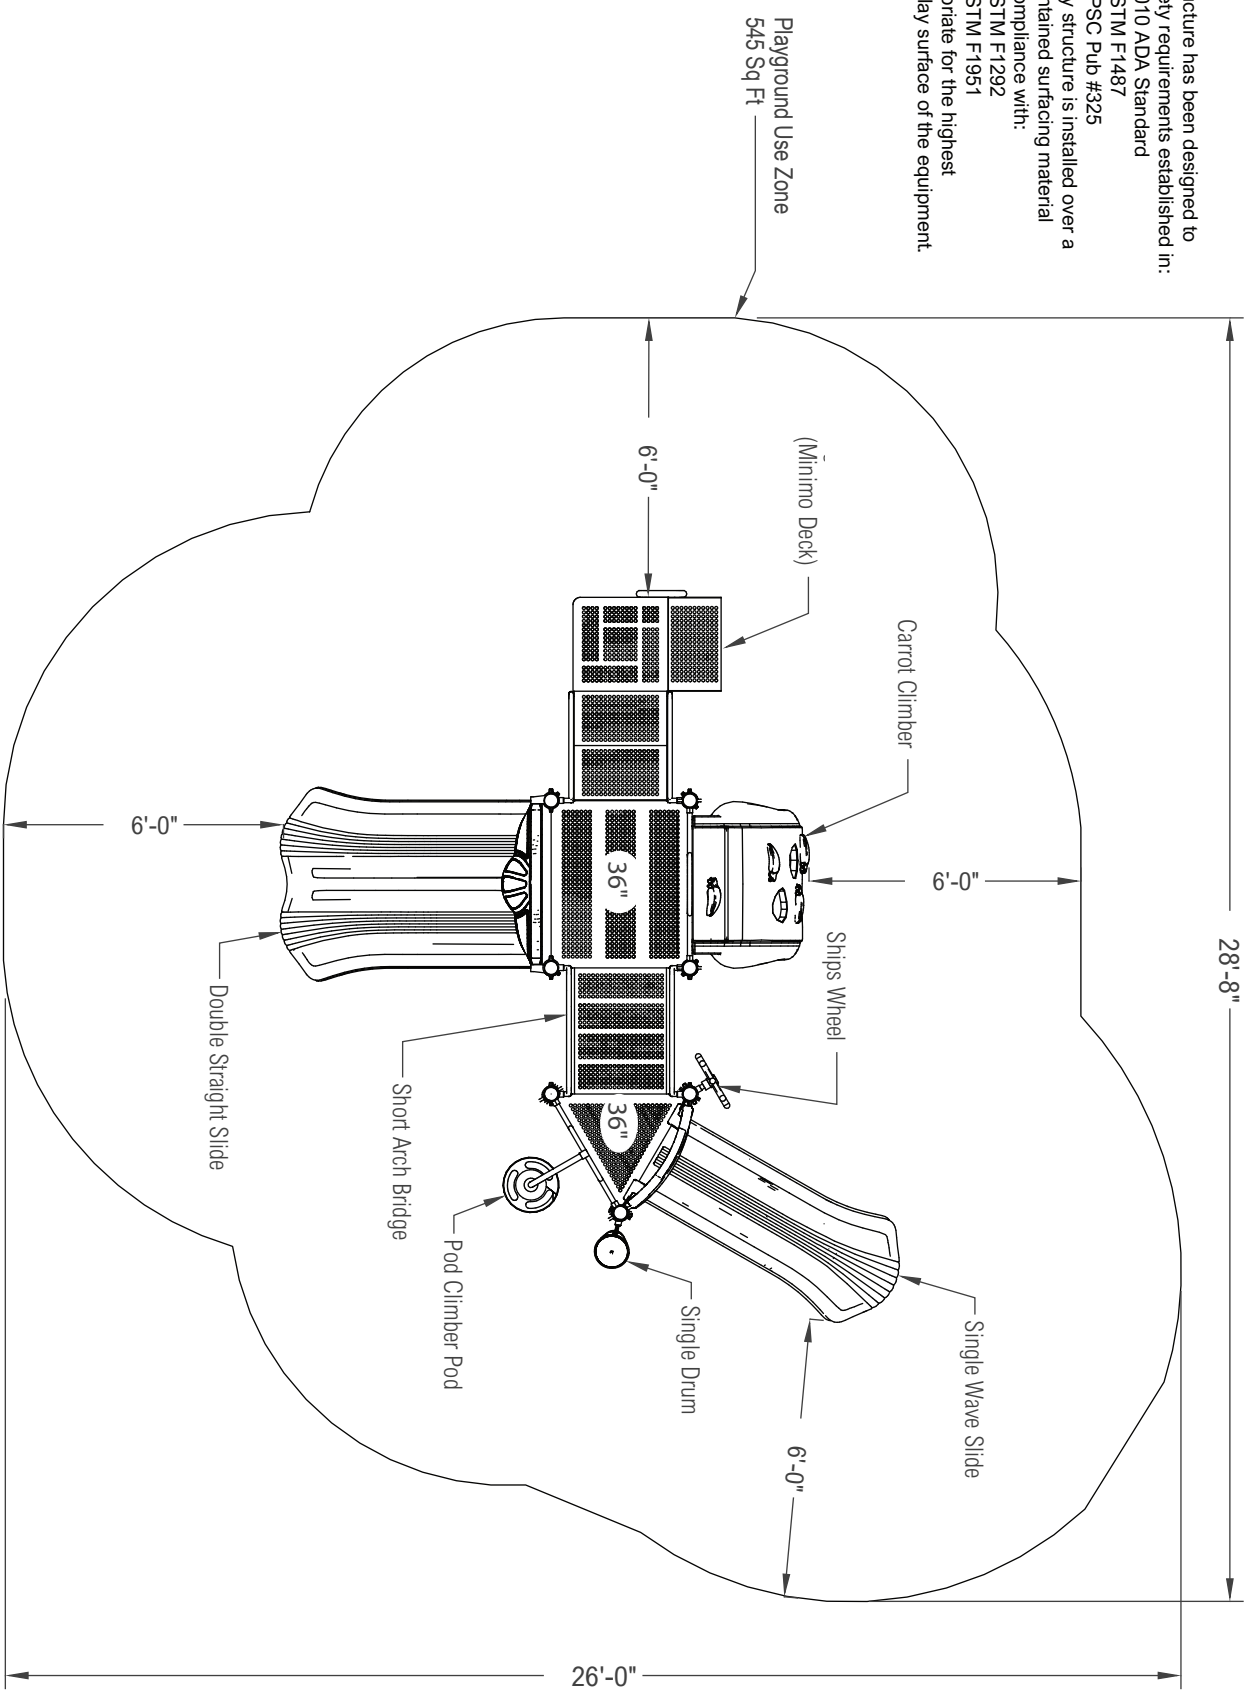

Use Zone: 29' x 27'

Age Group: 2-5

Occupancy: 18-22

Free Shipping!

COMPONENTS: Carrot Climber / Ships Wheel / Single Wave Slide / Single Drum / Pod Climber Pod / Short Arch Bridge / Double Straight Slide / Minimo Deck

Compliance:
 This play structure has been designed to meet the safety requirements established in:

- 2010 ADA Standard
- ASTM F1487
- CPSC Pub #325

when the play structure is installed over a properly maintained surfacing material which is in compliance with:

- ASTM F1292
- ASTM F1951

and is appropriate for the highest designated play surface of the equipment.

The Cheetah Club

2022 QuickShip

Drawing No: **QS-22111**
 Date: **17 Nov 2021**
 Scale: **1/4" = 1'-0"**

Structure Size: **15'-10" x 13'-3" x 8'-2"**
 Recommended Use Zone: **28'-8" x 26'-1"**
 Surface Area: **545 Sq Ft**

HDPS: **3'-0"**
 Age Group: **2-5**
 Capacity: **20-24**