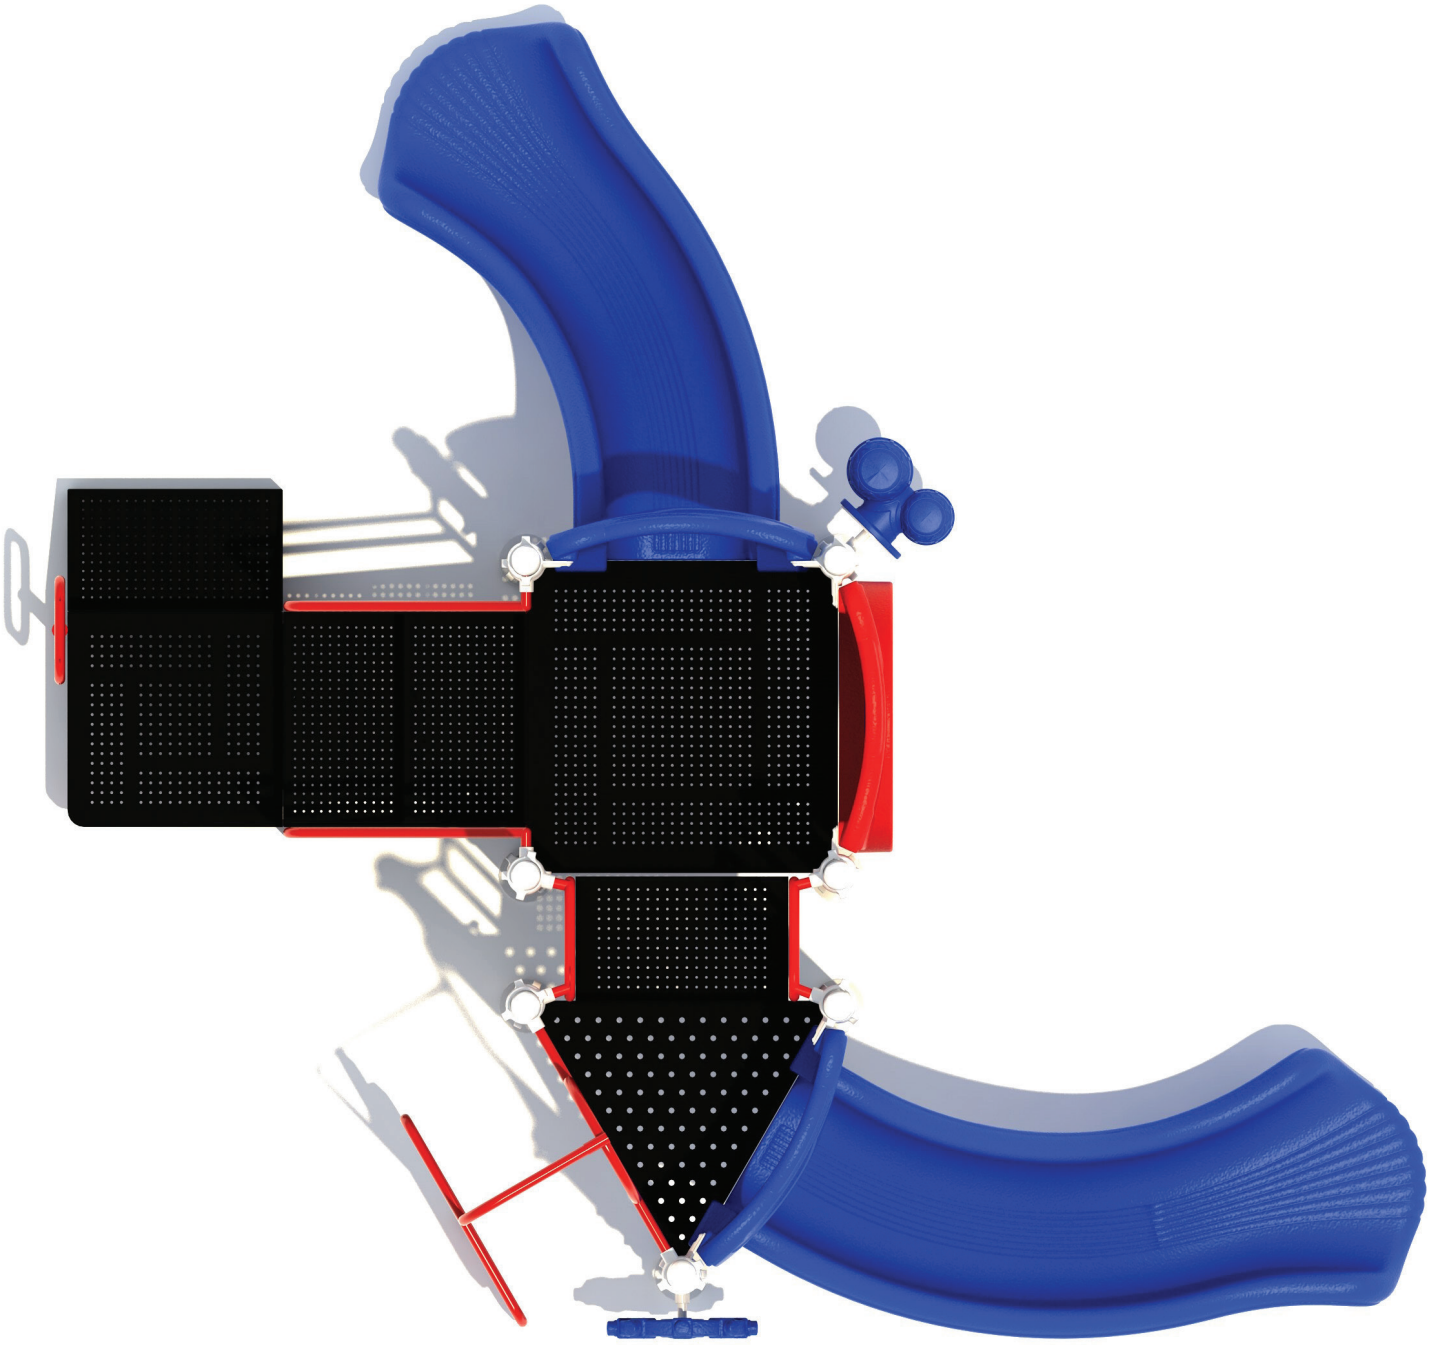

Use Zone: 26' x 26'

Age Range: 2-5

Occupancy: 12-16

Free Shipping!

COMPONENTS: Transfer Station / Single Left Turn Slide / Bongo / Insects Panel / Ship's Wheel / Upright Snake Climber / Interdeck Step

Top View Detail

25'-4"
12'-11"

Compliance:
 This play structure has been designed to meet the safety requirements established in:
 - 2010 ADA Standard
 - ASTM F1487
 - CPSC Pub #325
 when the play structure is installed over a properly maintained surfacing material which is in compliance with:
 - ASTM F1292
 - ASTM F1951
 and is appropriate for the highest designated play surface of the structure.

Drawing No.: KP-35161	Structure Size: 12'-11" x 13'-5" x 9'-4"	HDPs: 4'	Creative Recreational Systems, Inc
Date: 20-12-2021	Recommended Use Zone: 25'-4" x 26'	Age Group: 2-5	
Scale: To Fit	Surface Area: 1312 sq Ft	Capacity: 12-16 Weight: 1350 lbs	