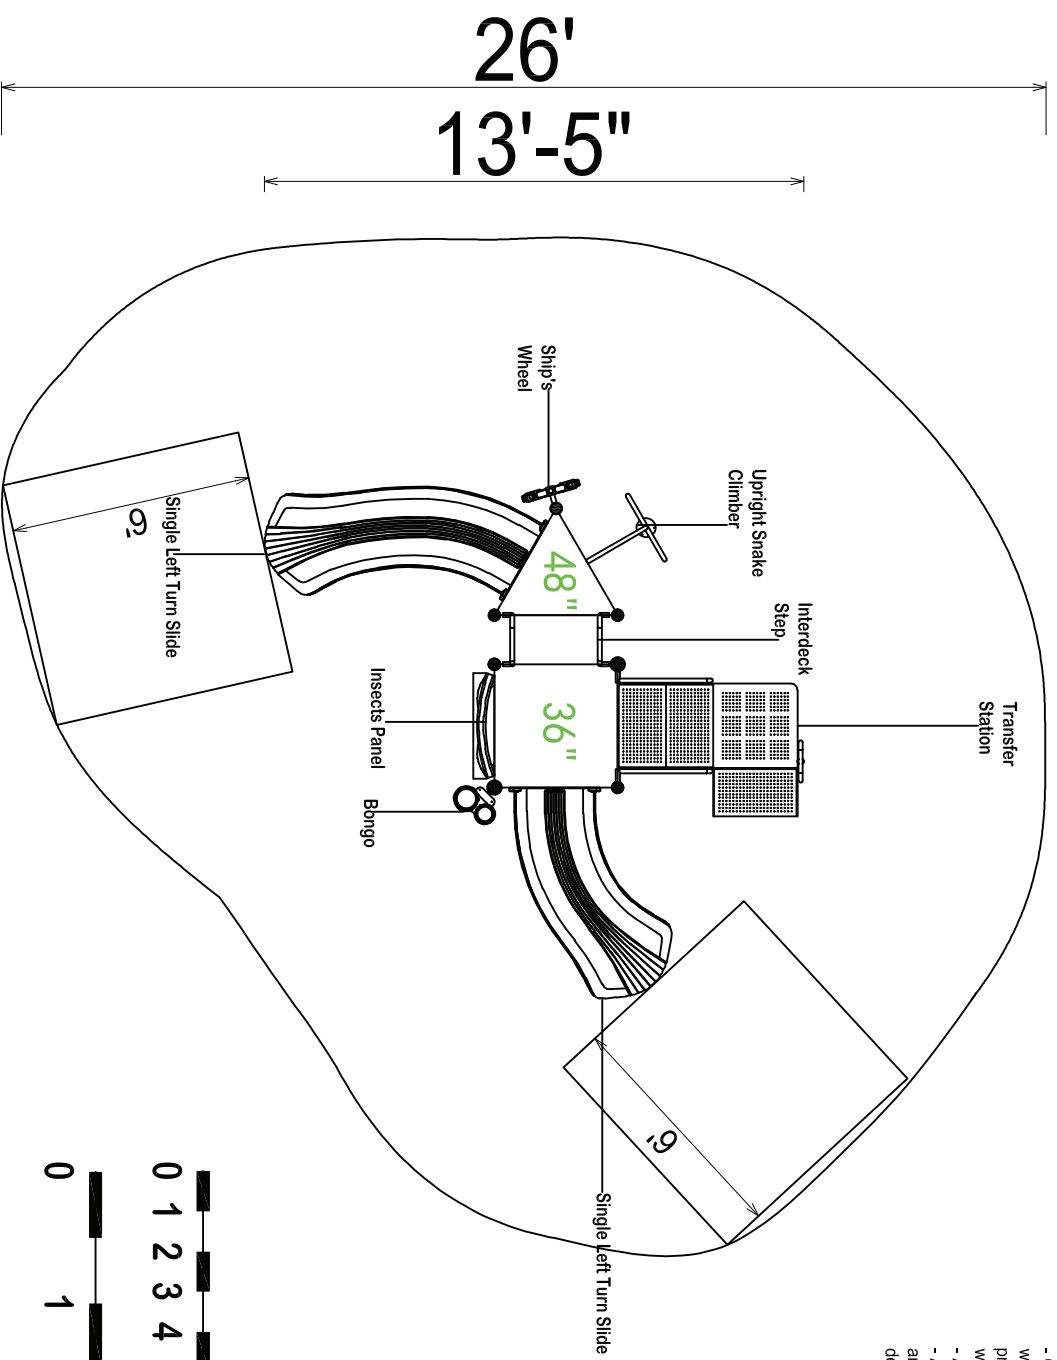

Use Zone: 26' x 26'

Age Range: 2-5

Occupancy: 12-16

Free Shipping!

COMPONENTS: Transfer Station / Single Left Turn Slide / Bongo / Insects Panel / Ship's Wheel / Upright Snake Climber / Interdeck Step

Top View Detail

25'-4"
12'-11"

Compliance:
 This play structure has been designed to meet the safety requirements established in:
 - 2010 ADA Standard
 - ASTM F1487
 - CPSC Pub #325
 when the play structure is installed over a properly maintained surfacing material which is in compliance with:
 - ASTM F1292
 - ASTM F1951
 and is appropriate for the highest designated play surface of the structure.

Drawing No.: KP-35161	Structure Size: 12'-11" x 13'-5" x 9'-4"	HDPs: 4'	Creative Recreational Systems, Inc
Date: 20-12-2021	Recommended Use Zone: 25'-4" x 26'	Age Group: 2-5	
Scale: To Fit	Surface Area: 1312 sq Ft	Capacity: 12-16 Weight: 1350 lbs	