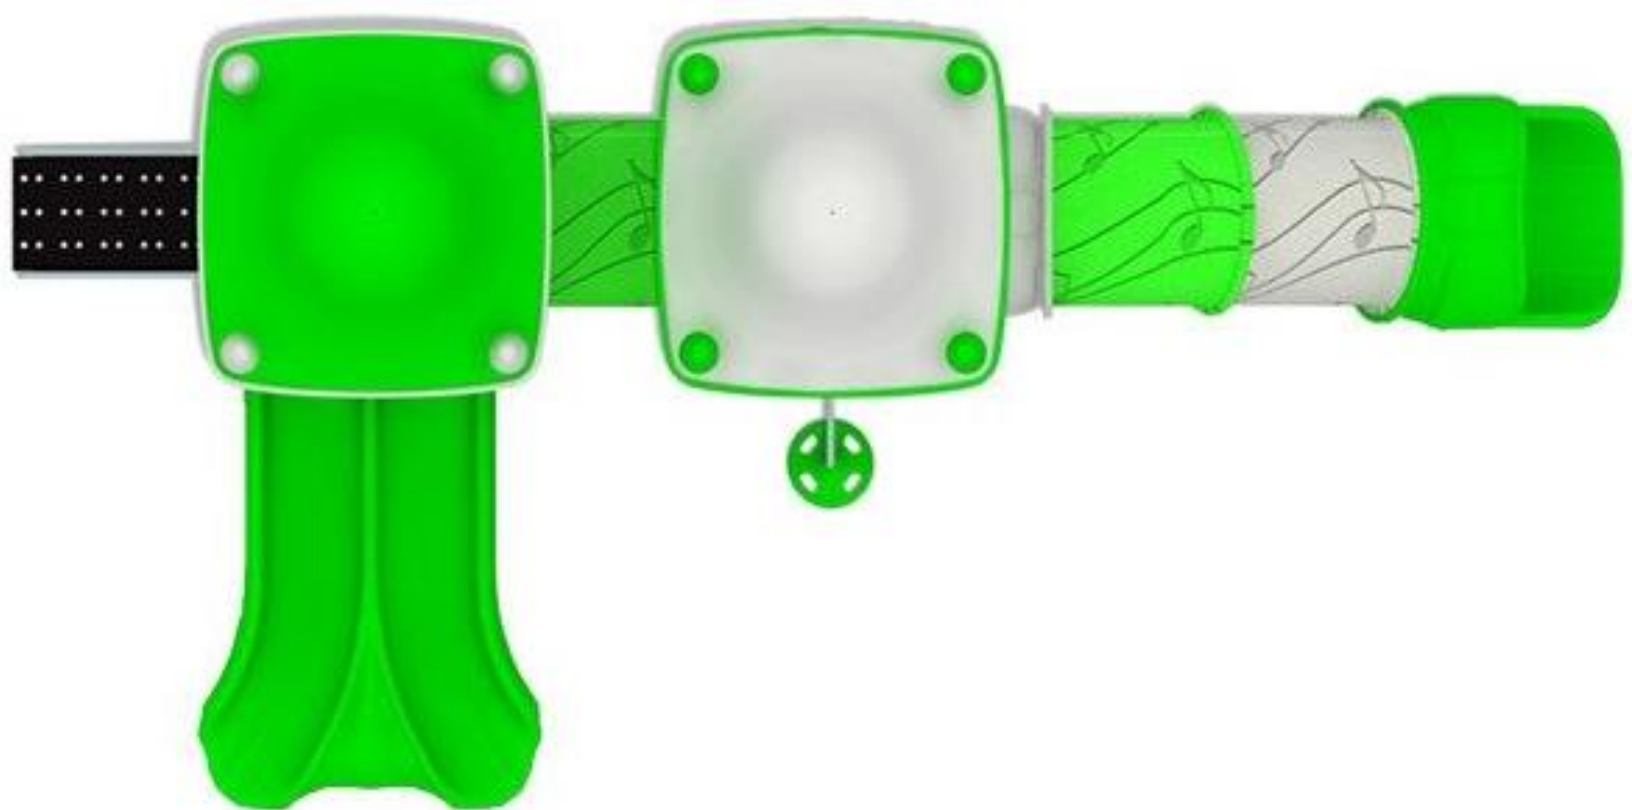

**Use Zone: 35' 8" x 22' 4"**

**Overall Height: 12' 5"**

**Age Group: 2-12**

**Occupancy: 15-25**

**Free Shipping!**

**COMPONENT:** Floating Tunnel  
Tower / Frod Pad Challenge Ladder  
/ Ring Swing Challenge Ladder /  
Cylinder Spinner / Boulder Climber  
/ Single Sectional Slide / Cargo  
Climber / Climber / Climber / Crab  
Pods / Saddle Slide / Cylinder  
Spinner