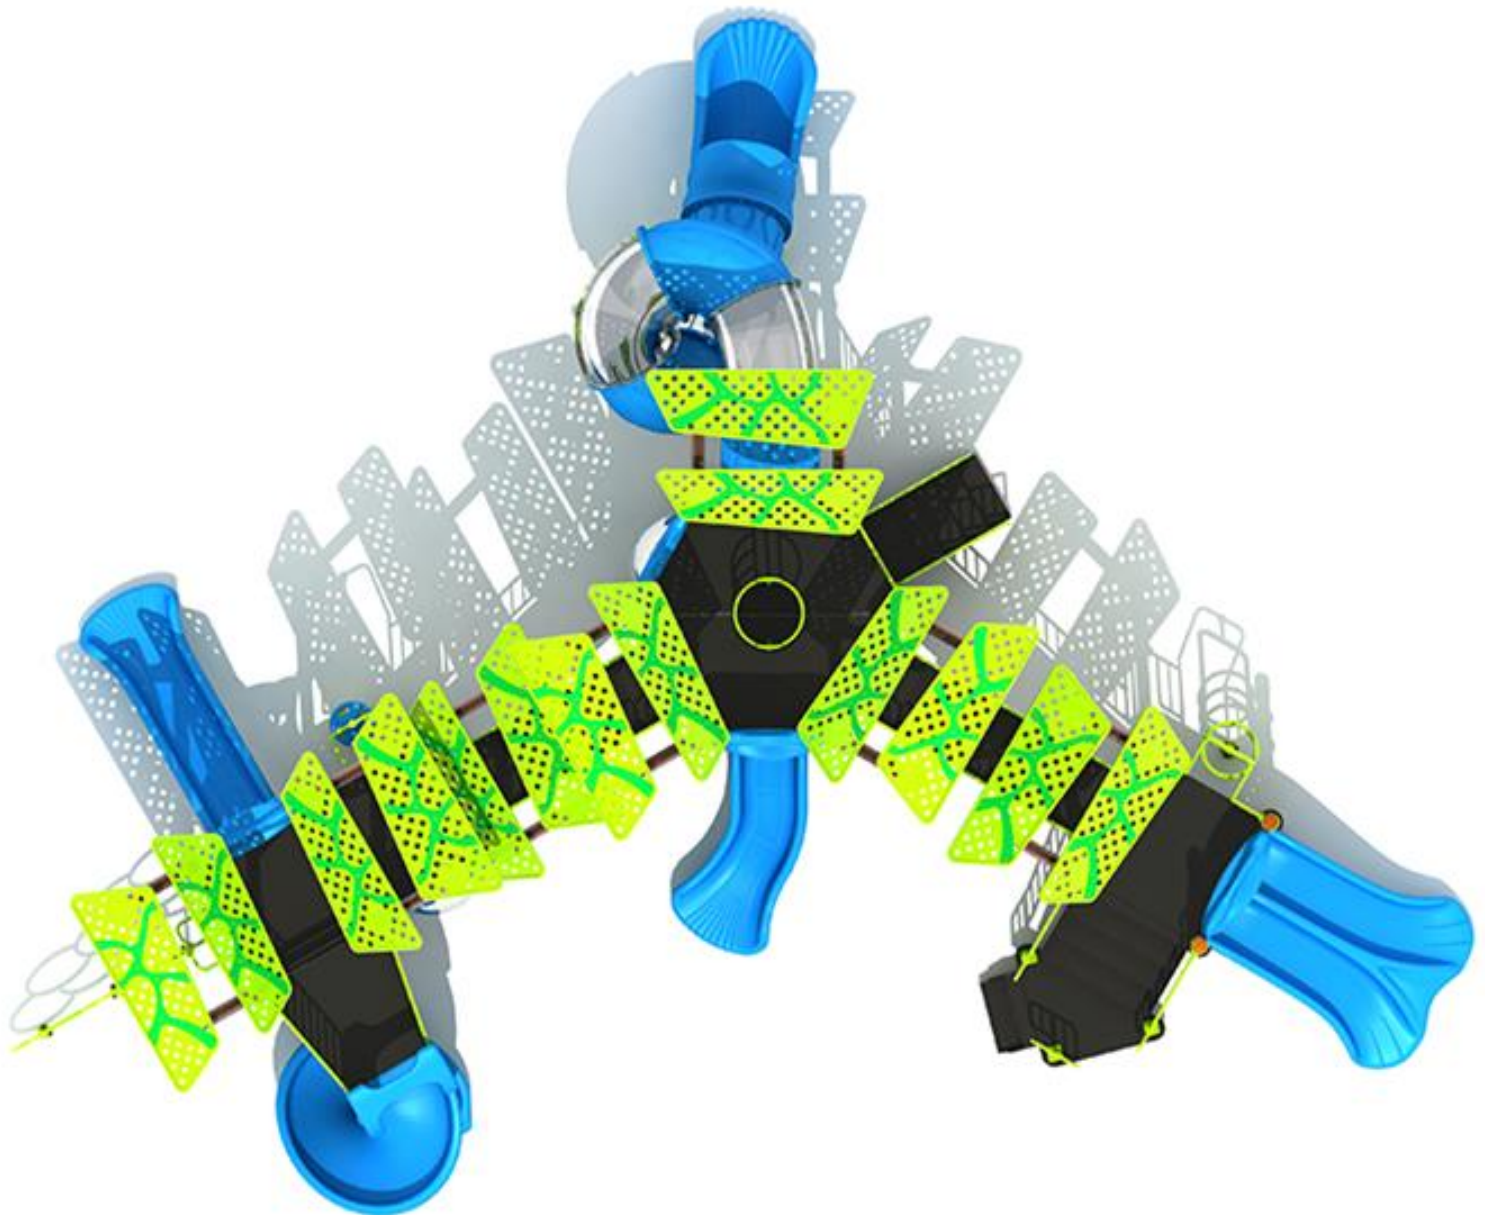

Use Zone: 53ft x 46ft

Age Group: 2-12 years

Free Shipping!

COMPONENT: Floating Tunnel
Tower / Frog Pad Challenge Ladder
/ Ring Swing Challenge Ladder /
Cylinder Spinner / Boulder Climber
/ Single Sectional Slide / Cargo
Climber / Climber / Climber / Crab
Pods / Saddle Slide / Cylinder
Spinner

Metal Color Options

- 1. red
- 2. yellow
- 3. blue
- 4. aquamarine
- 5. purple
- 6. dark green
- 7. brown
- 8. black
- 9. light green
- 10. silver
- 11. grey
- 12. orange

Plastic Color Options

1

2

3

4

5