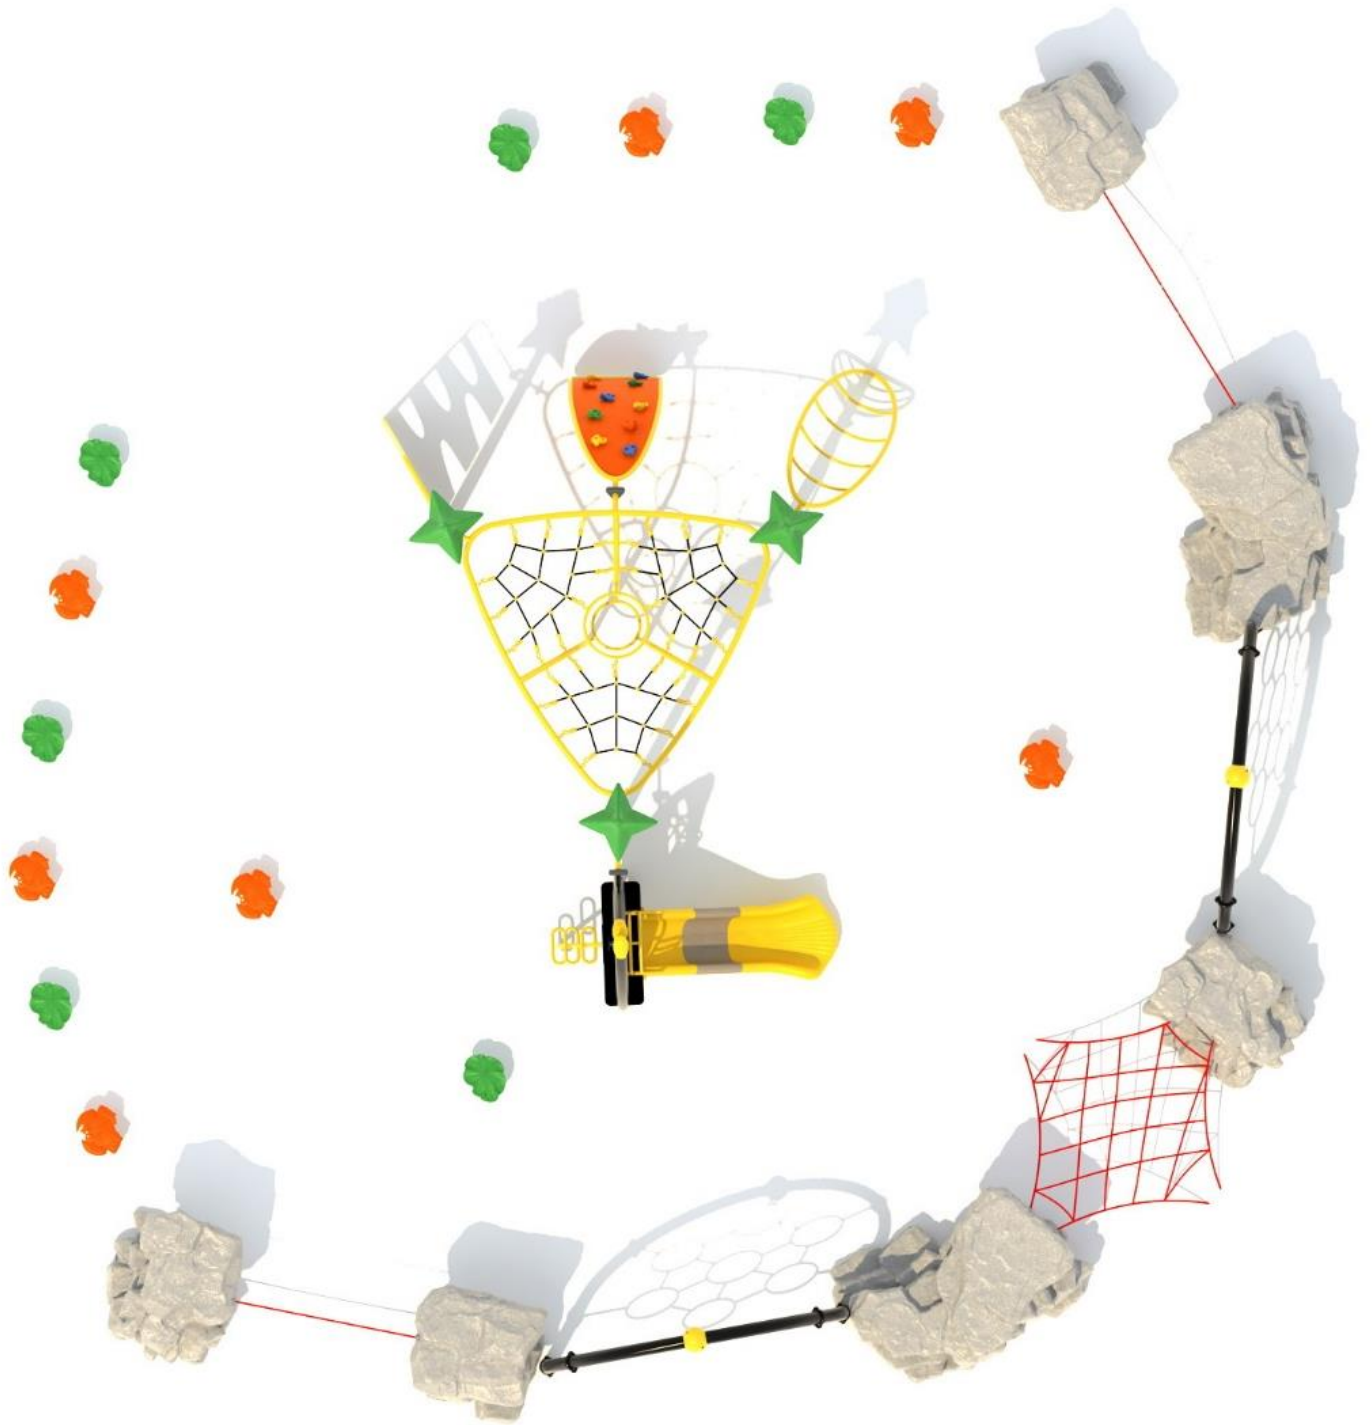

**Use Zone: 53ft x 53ft**

**Age Group: 5 to 12 years**

**Occupancy: 56-60 children**

**Free Shipping!**

**COMPONENT:** Floating Tunnel  
Tower / Frod Pad Challenge Ladder  
/ Ring Swing Challenge Ladder /  
Cylinder Spinner / Boulder Climber  
/ Single Sectional Slide / Cargo  
Climber / Climber / Climber / Crab  
Pods / Saddle Slide / Cylinder  
Spinner

53'7"

41'7"

56'6"

44'6"

PODS

OVAL CLIMBER

ARCH ROCK CLIMBER

ANGLE CLIMBER

ROPE LINK

BOULDER CLIMBER

CIRCLE CLIMBER

NET CLIMBER

BOULDER CLIMBER

CIRCLE CLIMBER

SINGLE SECTIONAL SLIDE

BOULDER CLIMBER  
ROPE LINK