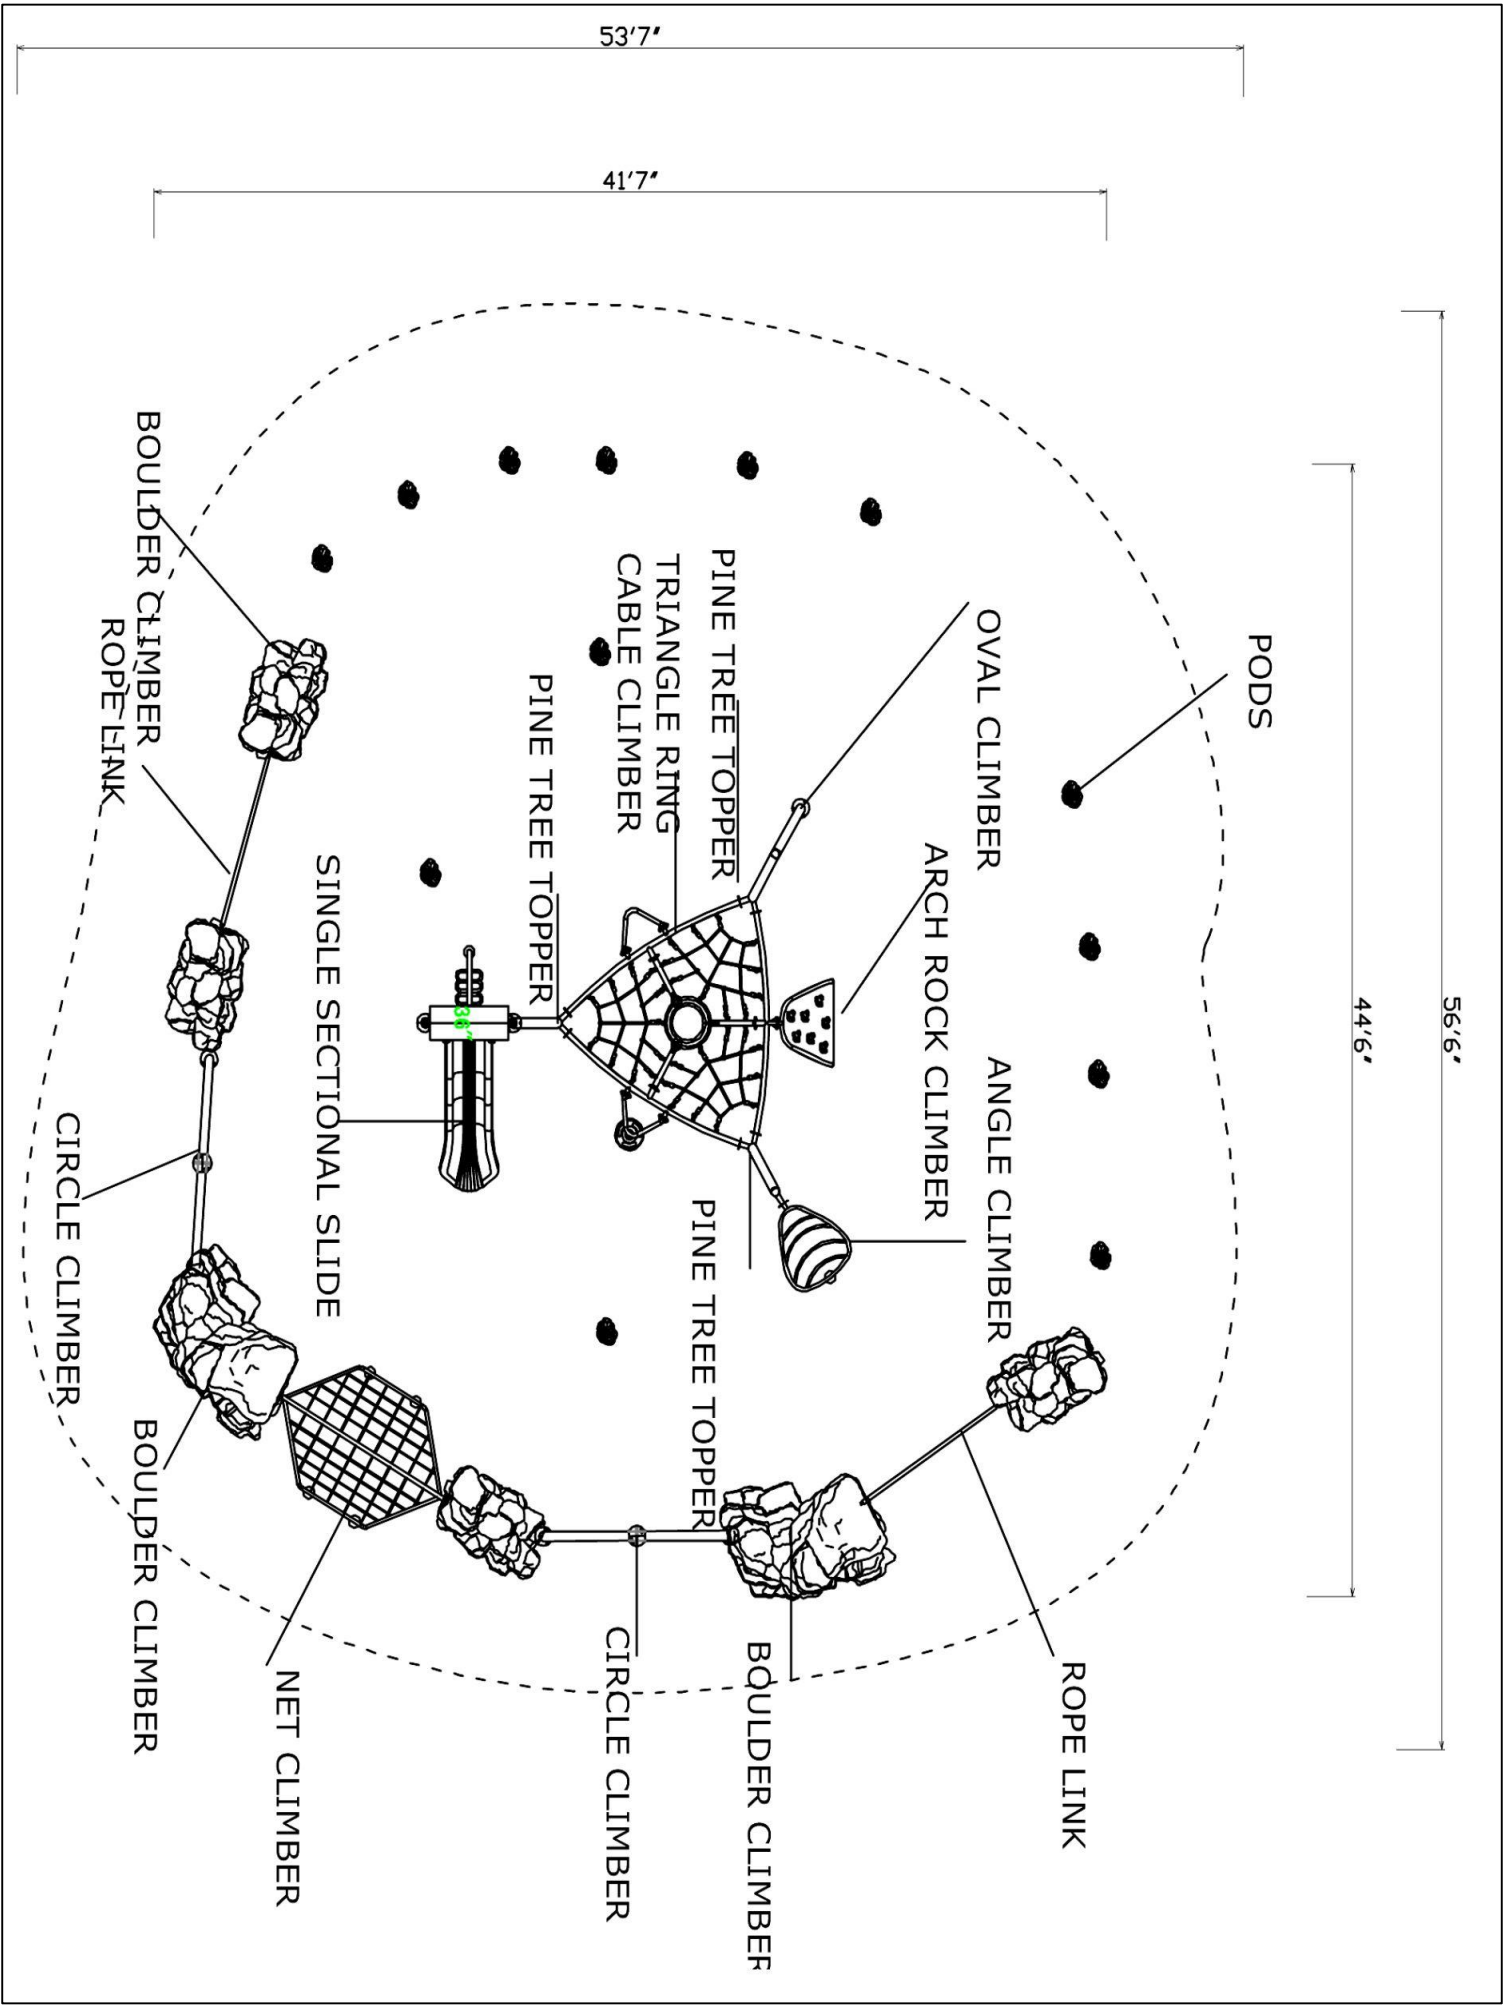

**Use Zone: 53ft x 53ft**

**Age Group: 5 to 12 years**

**Occupancy: 56-60 children**

**Free Shipping!**

**COMPONENT:** Floating Tunnel  
Tower / Frod Pad Challenge Ladder  
/ Ring Swing Challenge Ladder /  
Cylinder Spinner / Boulder Climber  
/ Single Sectional Slide / Cargo  
Climber / Climber / Climber / Crab  
Pods / Saddle Slide / Cylinder  
Spinner

ROPE LINK

BOULDER CLIMBER

CIRCLE CLIMBER

NET CLIMBER

BOULDER CLIMBER

CIRCLE CLIMBER

SINGLE SECTIONAL SLIDE

BOULDER CLIMBER  
ROPE LINK