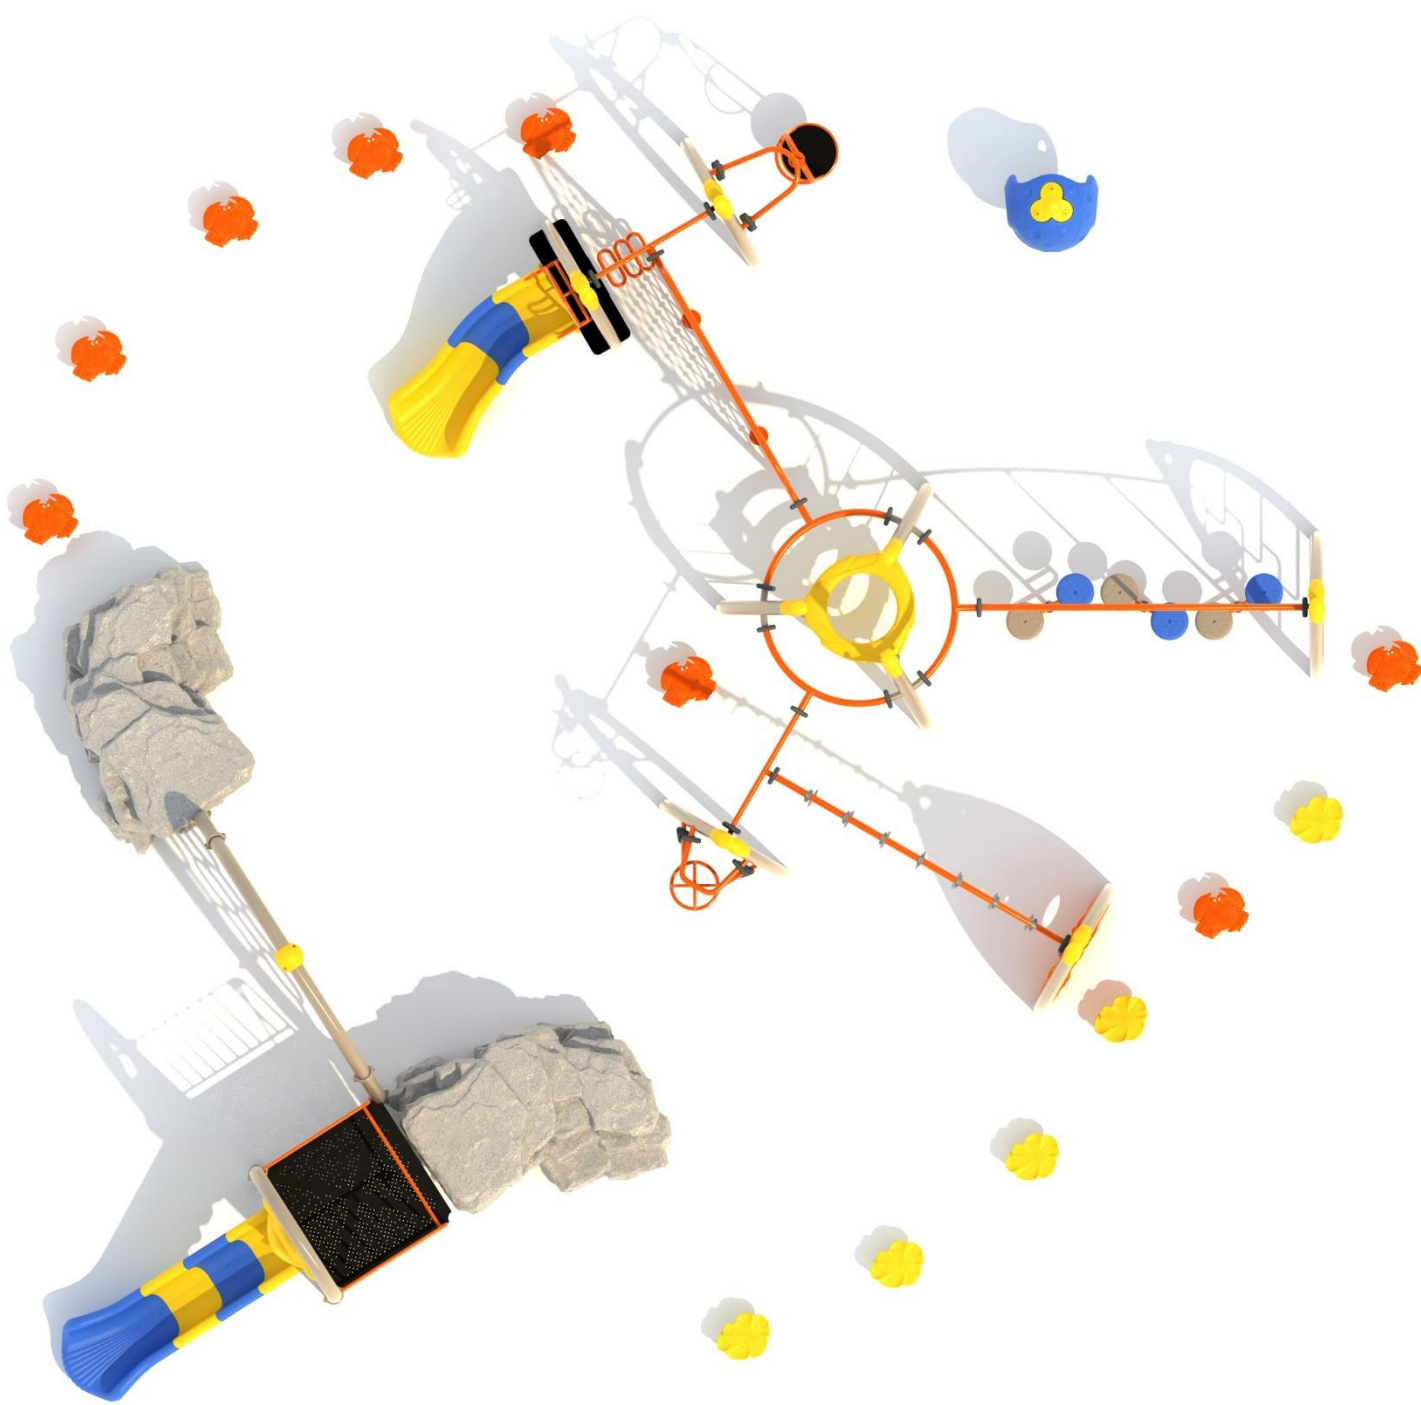

Use Zone: 53ft x 51ft

Age Group: 5 to 12 years

Occupancy: 36-40 children

Free Shipping!

COMPONENT: Floating Tunnel
Tower / Frod Pad Challenge Ladder
/ Ring Swing Challenge Ladder /
Cylinder Spinner / Boulder Climber
/ Single Sectional Slide / Cargo
Climber / Climber / Climber / Crab
Pods / Saddle Slide / Cylinder
Spinner