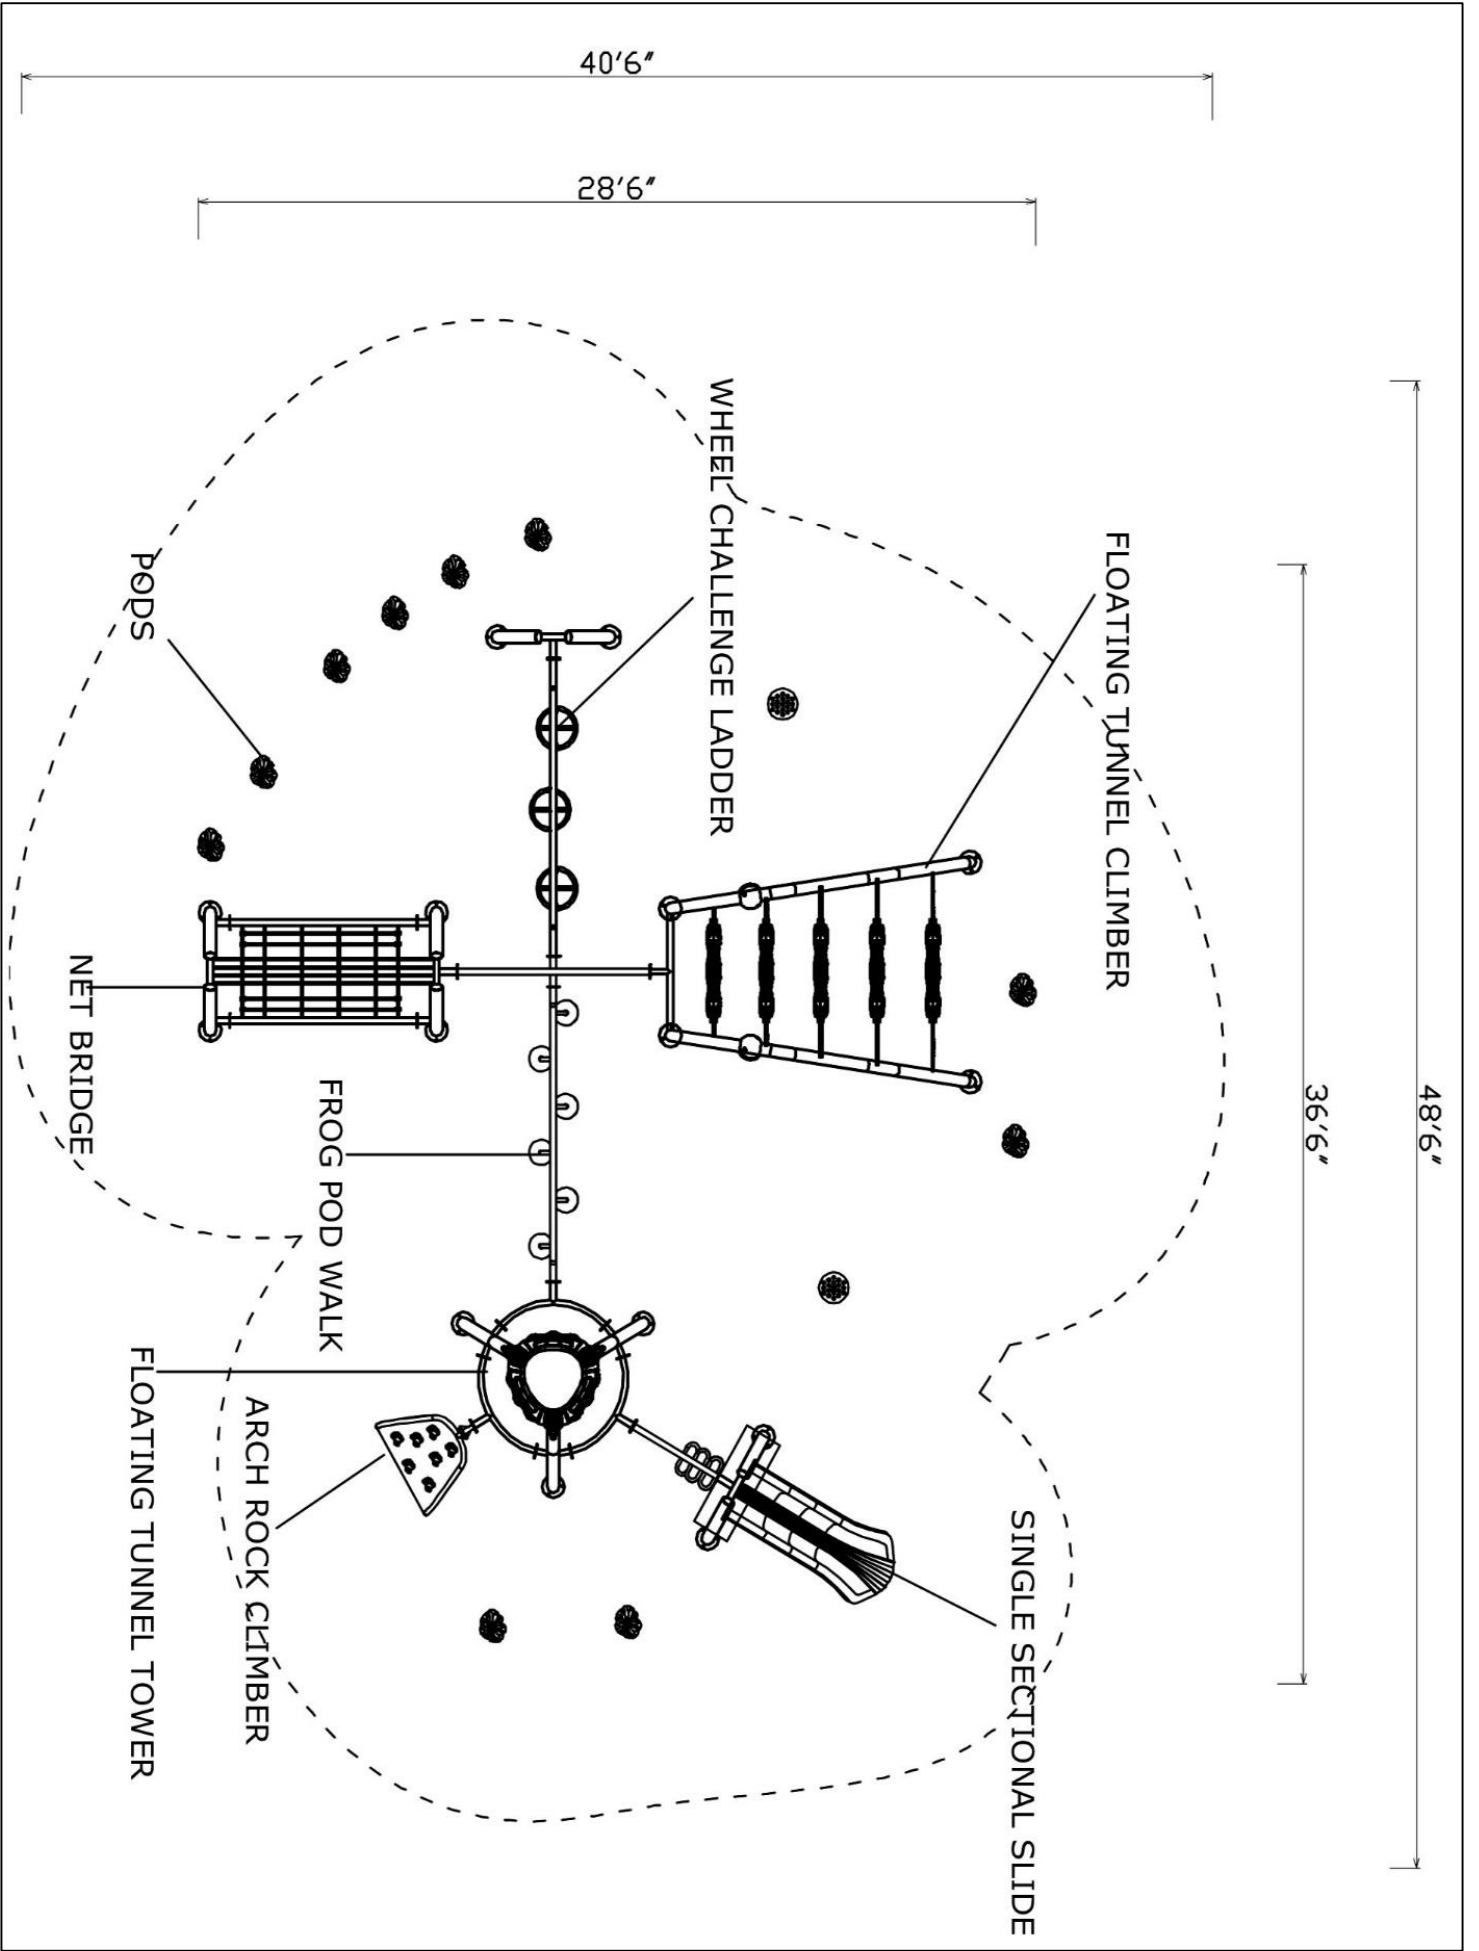

**Use Zone: 47ft x 45ft**

**Age Group: 5 to 12 years**

**Occupancy: 32-36 children**

**Free Shipping!**

**COMPONENT:** Floating Tunnel  
Tower / Frod Pad Challenge Ladder  
/ Ring Swing Challenge Ladder /  
Cylinder Spinner / Boulder Climber  
/ Single Sectional Slide / Cargo  
Climber / Climber / Climber / Crab  
Pods / Saddle Slide / Cylinder  
Spinner