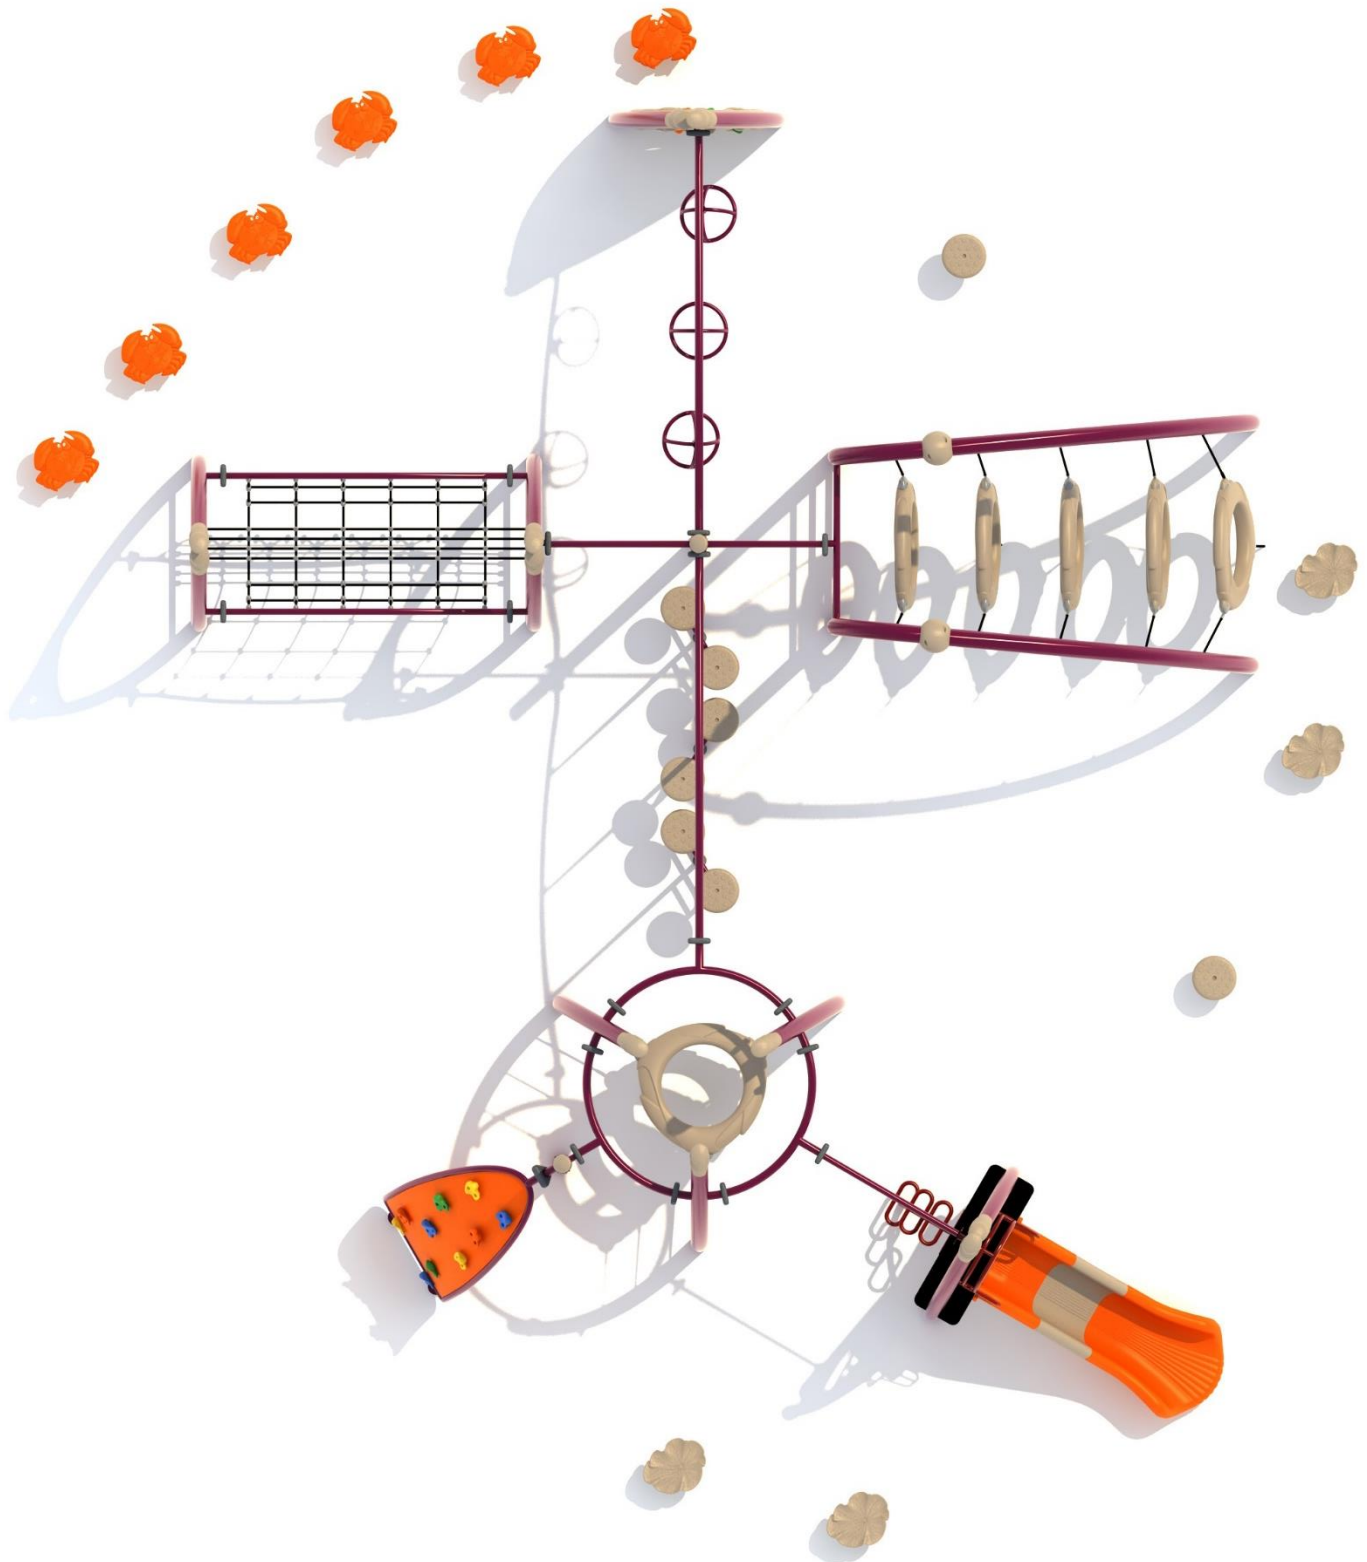

**Use Zone: 47ft x 45ft**

**Age Group: 5 to 12 years**

**Occupancy: 32-36 children**

**Free Shipping!**

**COMPONENT:** Floating Tunnel  
Tower / Frod Pad Challenge Ladder  
/ Ring Swing Challenge Ladder /  
Cylinder Spinner / Boulder Climber  
/ Single Sectional Slide / Cargo  
Climber / Climber / Climber / Crab  
Pods / Saddle Slide / Cylinder  
Spinner