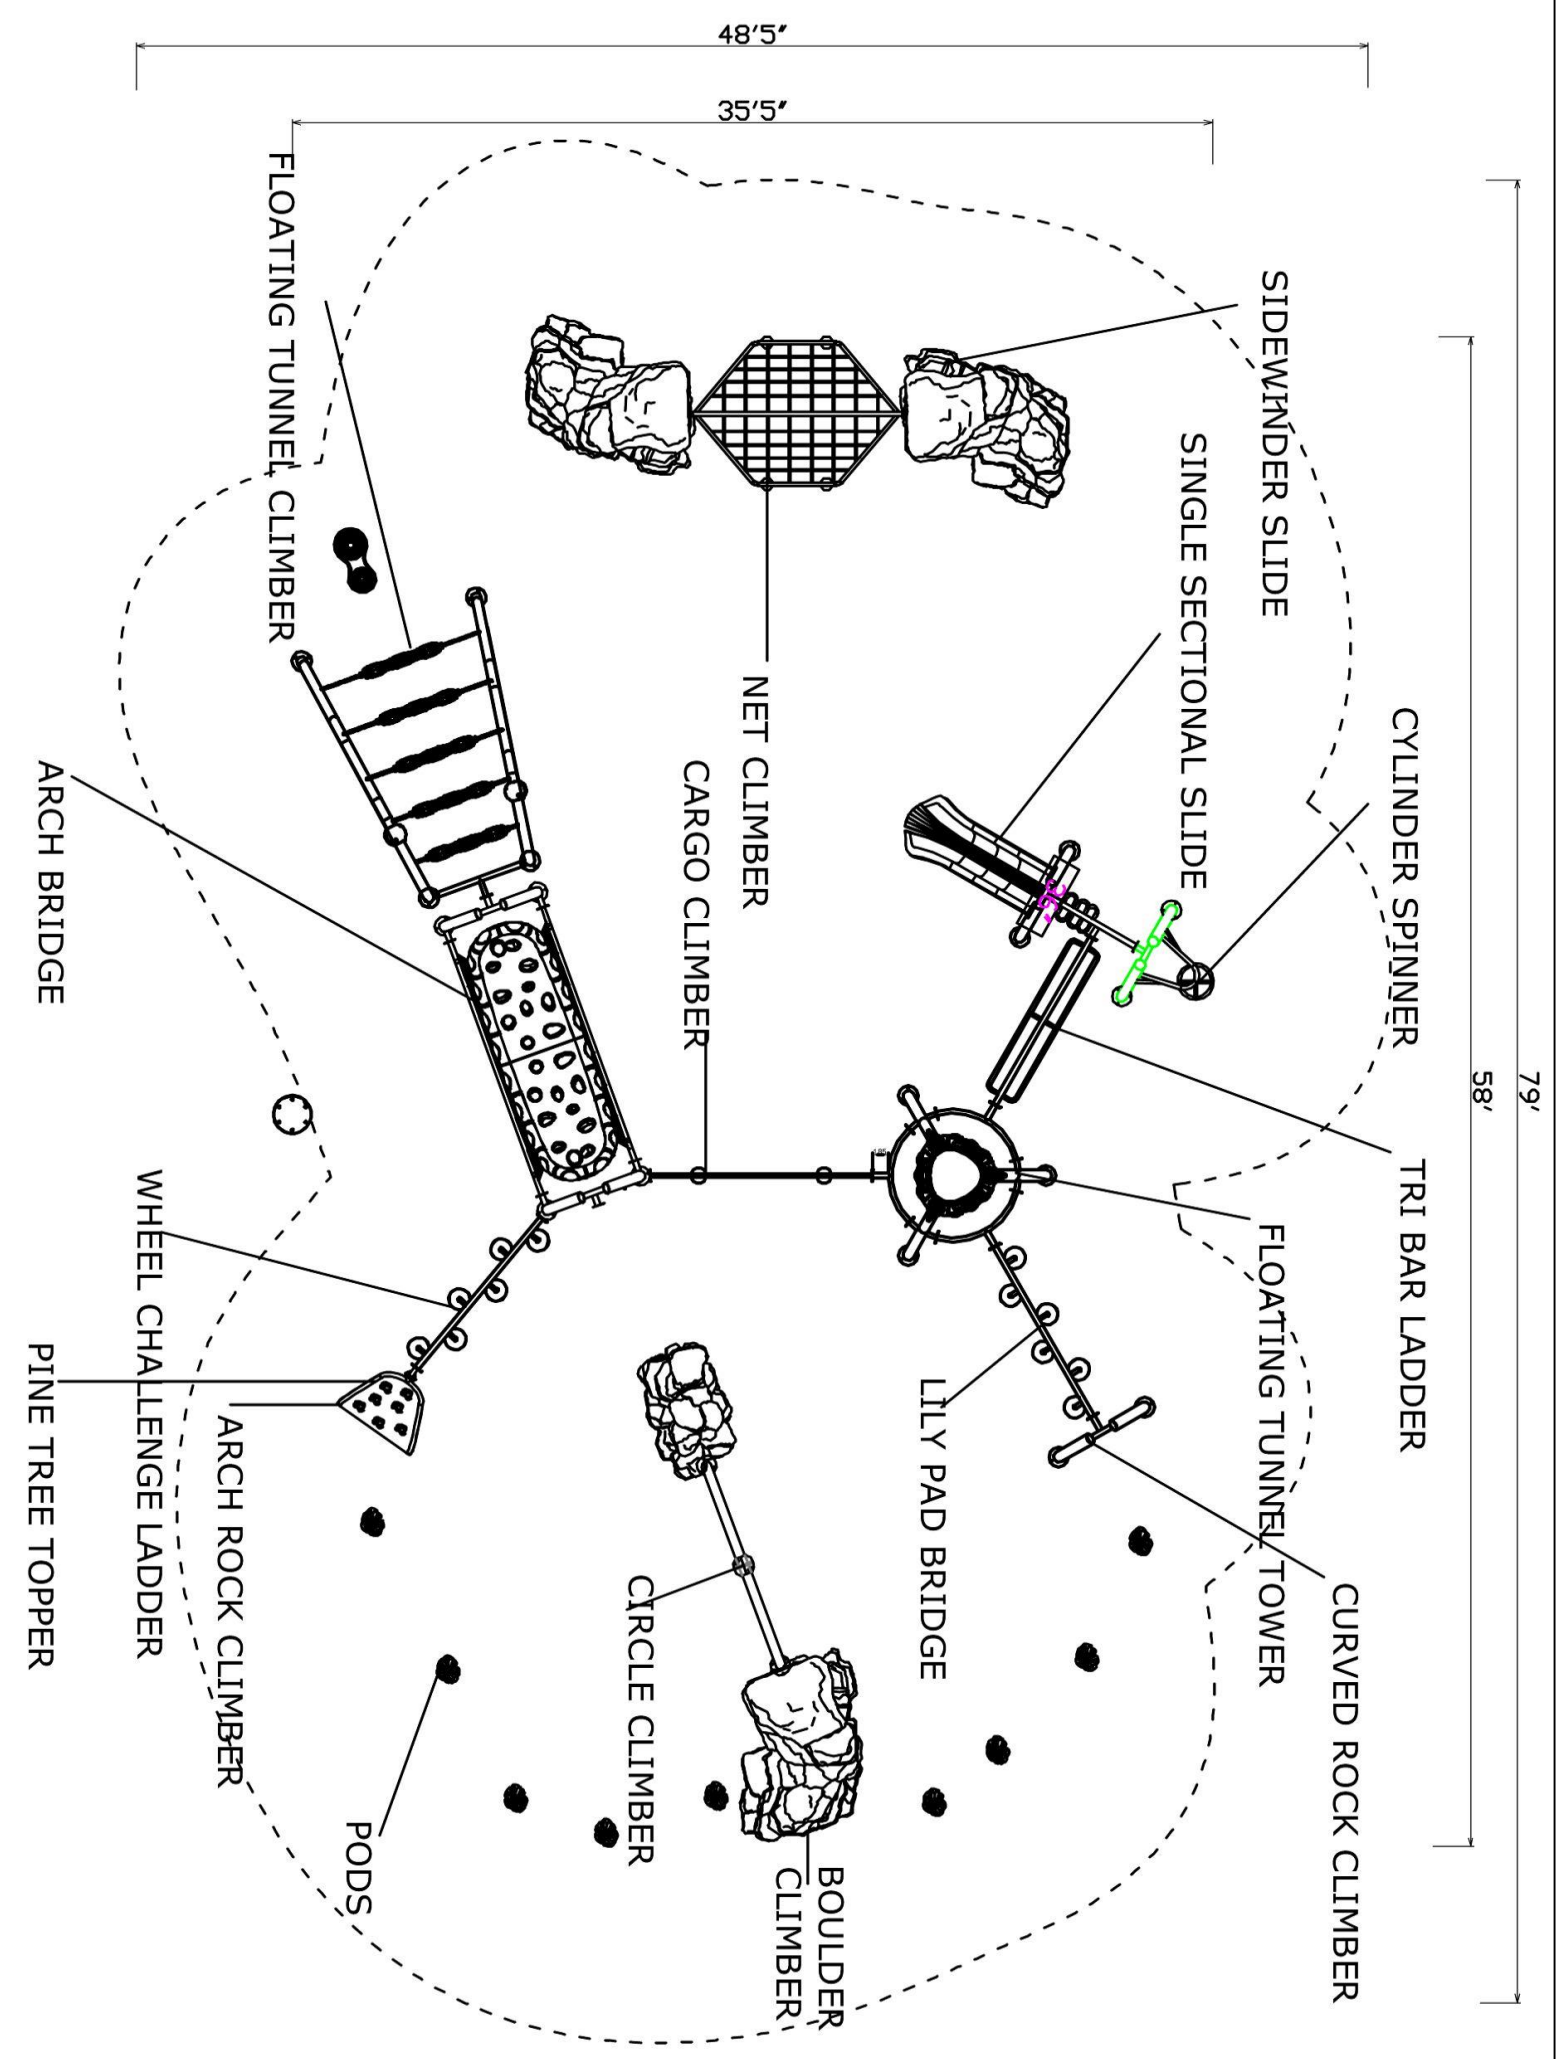

Use Zone: 68ft x 54ft

Age Group: 5 to 12 years

Occupancy: 56-60 children

Free Shipping!

COMPONENT: Floating Tunnel
Tower / Frod Pad Challenge Ladder
/ Ring Swing Challenge Ladder /
Cylinder Spinner / Boulder Climber
/ Single Sectional Slide / Cargo
Climber / Climber / Climber / Crab
Pods / Saddle Slide / Cylinder
Spinner

48'5"

35'5"

79'

58'

SIDEWINDER SLIDE

SINGLE SECTIONAL SLIDE

CYLINDER SPINNER

TRI BAR LADDER

FLOATING TUNNEL/TOWER

CURVED ROCK CLIMBER

LILY PAD BRIDGE

BOULDER
CLIMBER

CIRCLE CLIMBER

NET CLIMBER

CARGO CLIMBER

FLOATING TUNNEL
CLIMBER