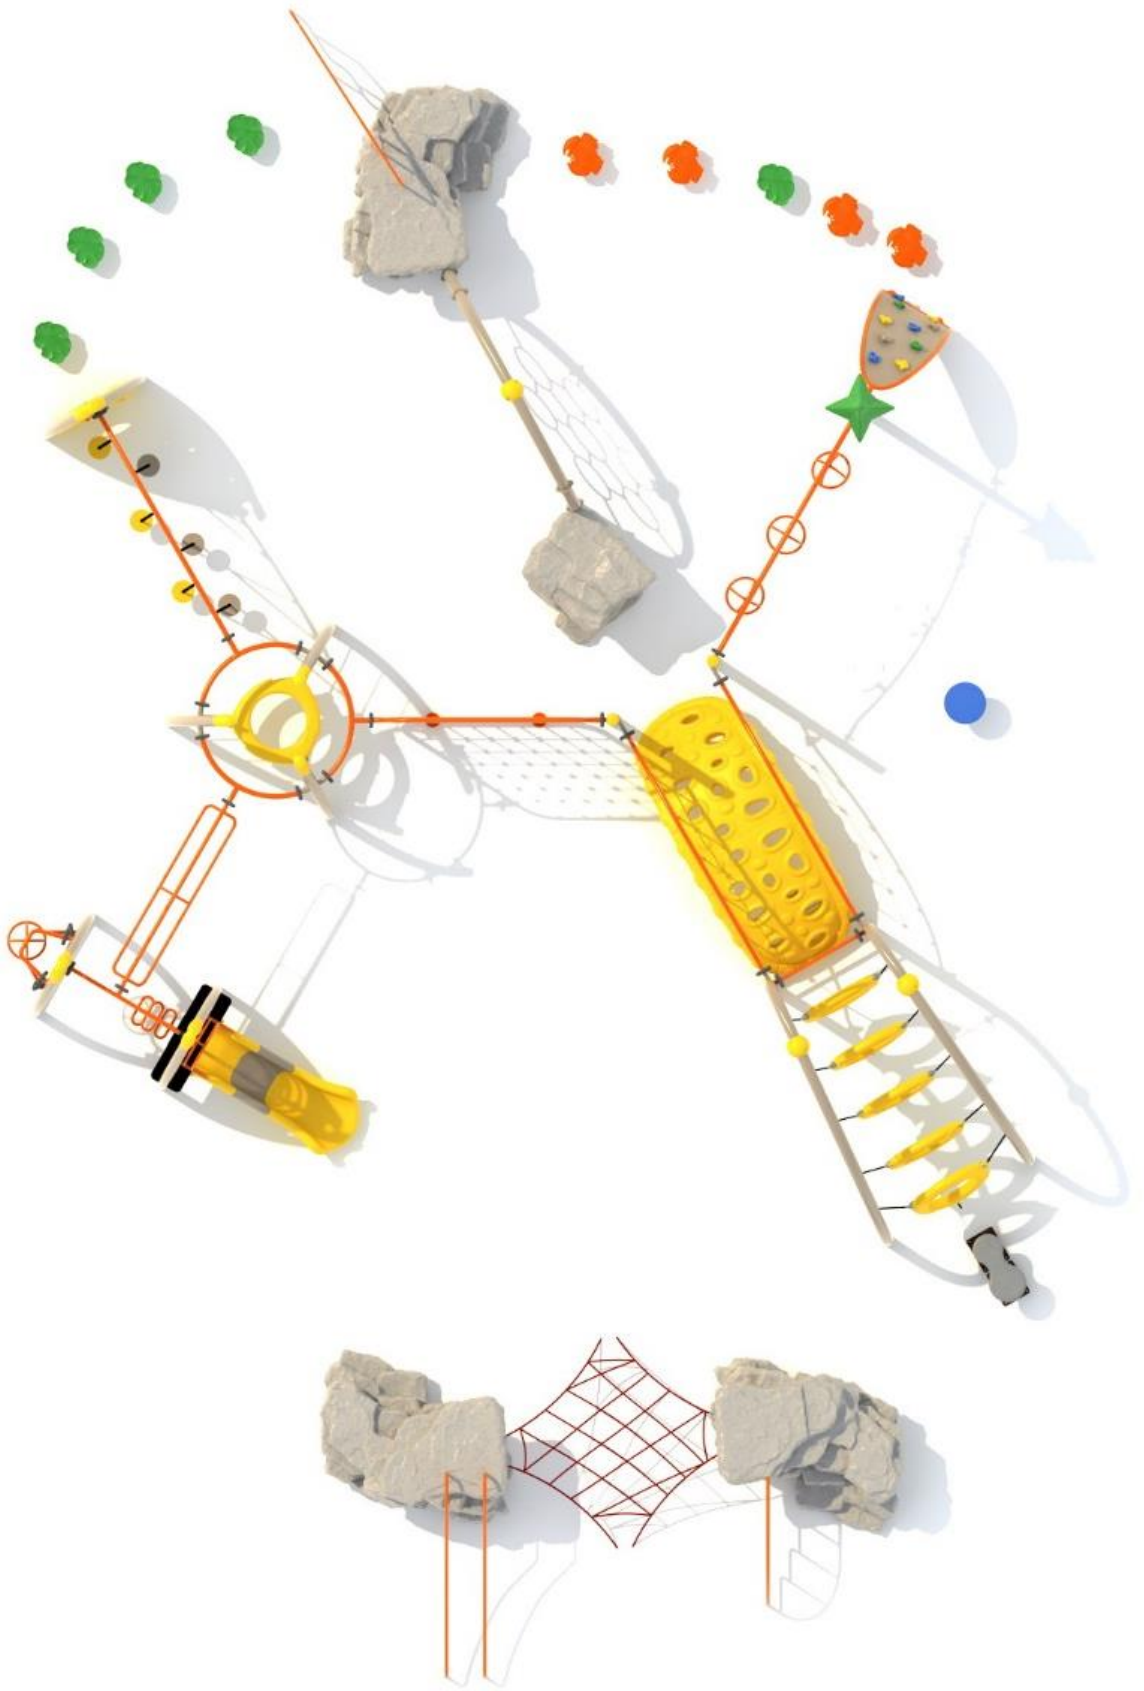

Use Zone: 68ft x 54ft

Age Group: 5 to 12 years

Occupancy: 56-60 children

Free Shipping!

COMPONENT: Floating Tunnel
Tower / Frod Pad Challenge Ladder
/ Ring Swing Challenge Ladder /
Cylinder Spinner / Boulder Climber
/ Single Sectional Slide / Cargo
Climber / Climber / Climber / Crab
Pods / Saddle Slide / Cylinder
Spinner

48'5"

35'5"

79'

58'

SIDEWINDER SLIDE

SINGLE SECTIONAL SLIDE

CYLINDER SPINNER

TRI BAR LADDER

FLOATING TUNNEL/TOWER

CURVED ROCK CLIMBER

LILY PAD BRIDGE

BOULDER
CLIMBER

CIRCLE CLIMBER

NET CLIMBER

CARGO CLIMBER

FLOATING TUNNEL
CLIMBER

CARGO CLIMBER

FLOATING TUNNEL
CLIMBER

WHEEL CHALLENGE LADDER

ARCH ROCK CLIMBER

WHEEL CHALLENGE LADDER

ARCH ROCK CLIMBER

PODS

ARCH BRIDGE