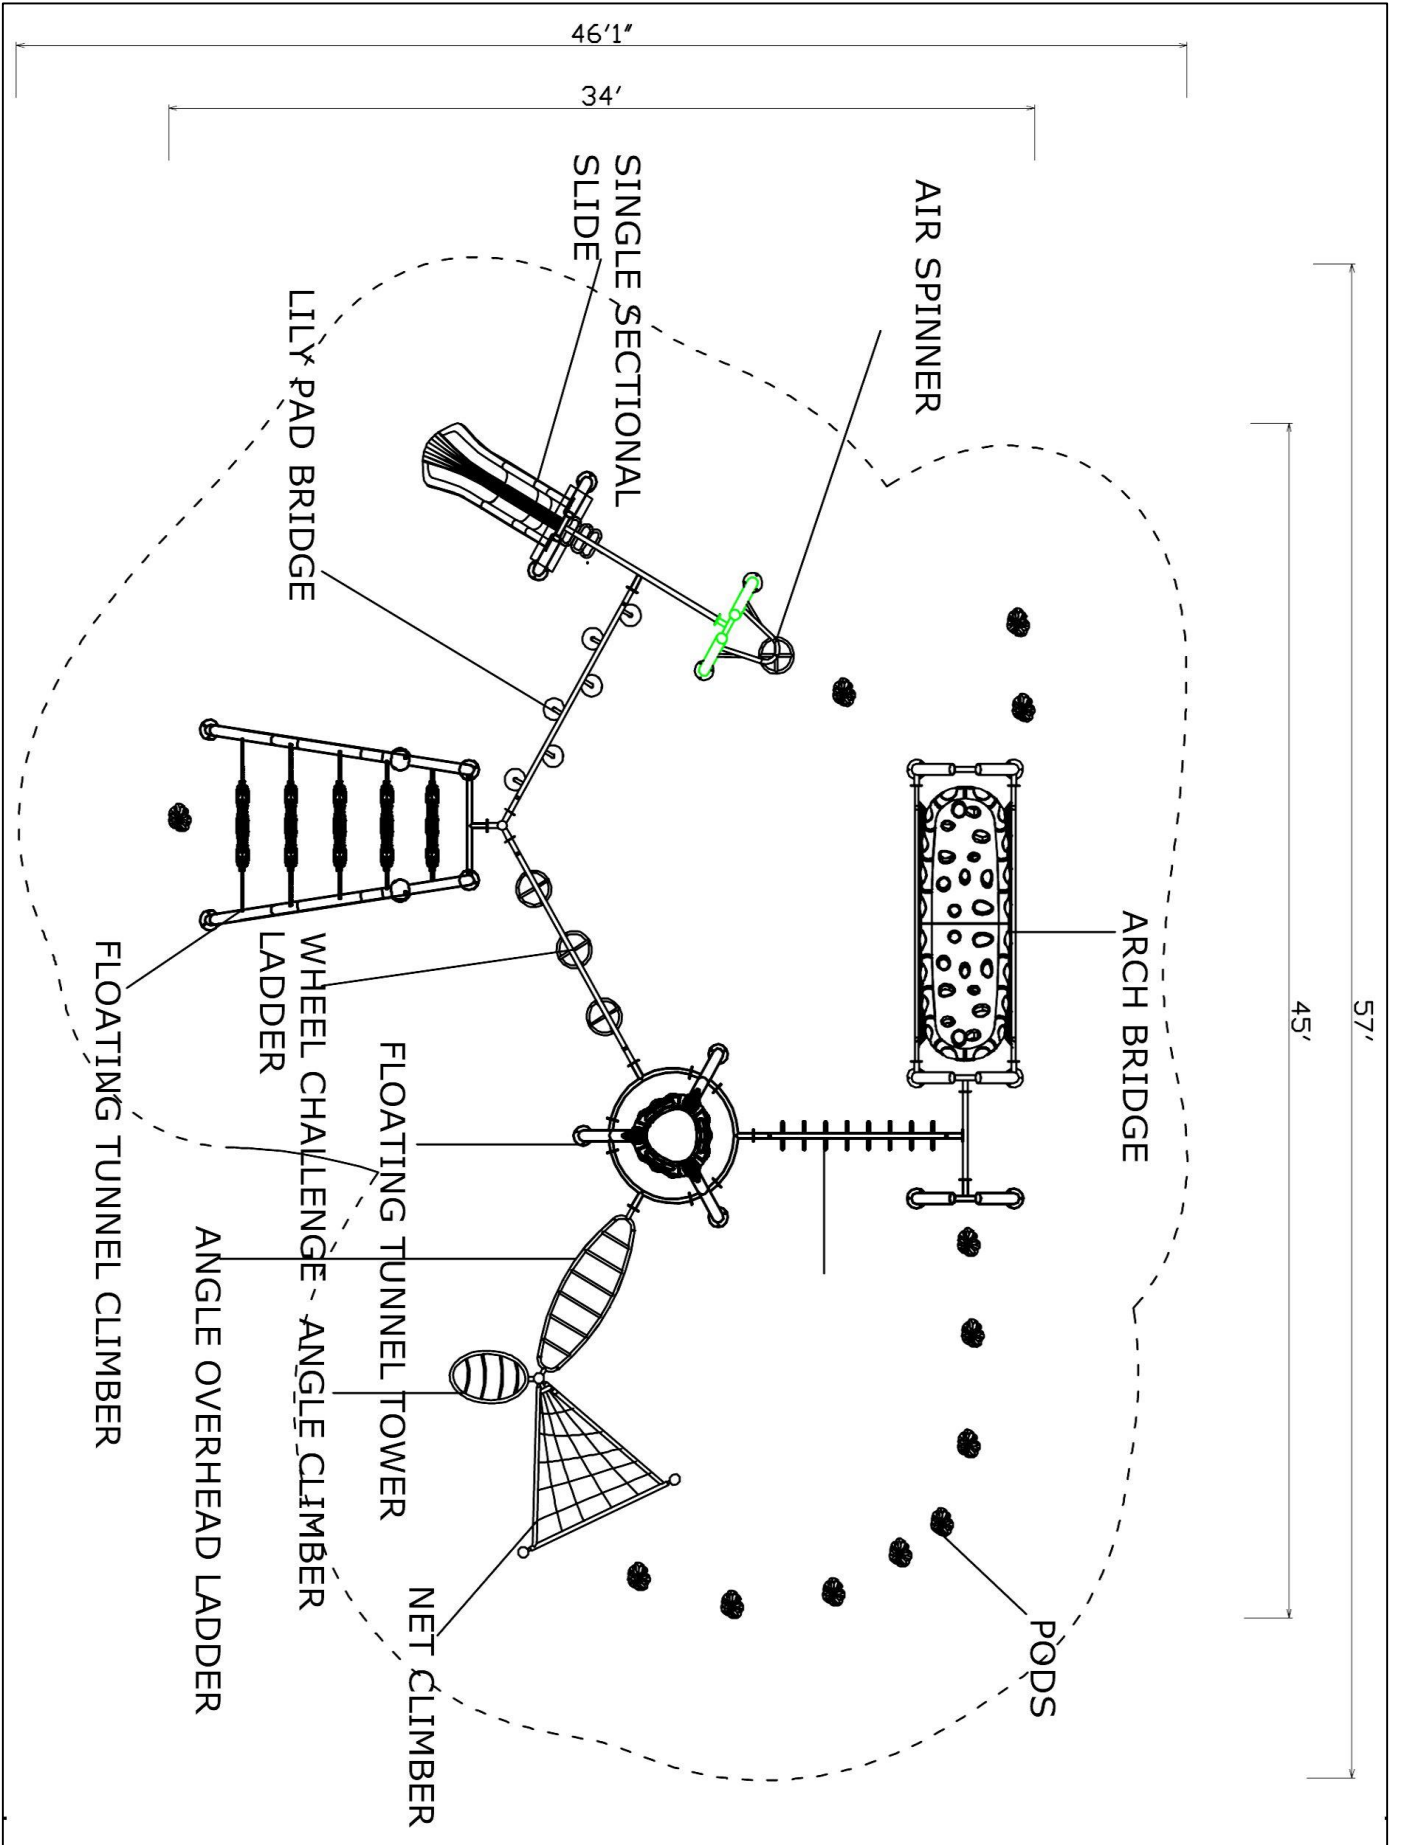

Use Zone: 57ft x 44ft

Age Group: 5 to 12 years

Occupancy: 40-44 children

Free Shipping!

COMPONENT: Floating Tunnel
Tower / Frog Pad Challenge Ladder
/ Ring Swing Challenge Ladder /
Cylinder Spinner / Boulder Climber
/ Single Sectional Slide / Cargo
Climber / Climber / Climber / Crab
Pods / Saddle Slide / Cylinder
Spinner

Post & Metal

Double Color Polyethylene

.75-inch

.48-inch

.24-inch

Single Color Polyethylene

.60-inch

Blow Mold Plastic