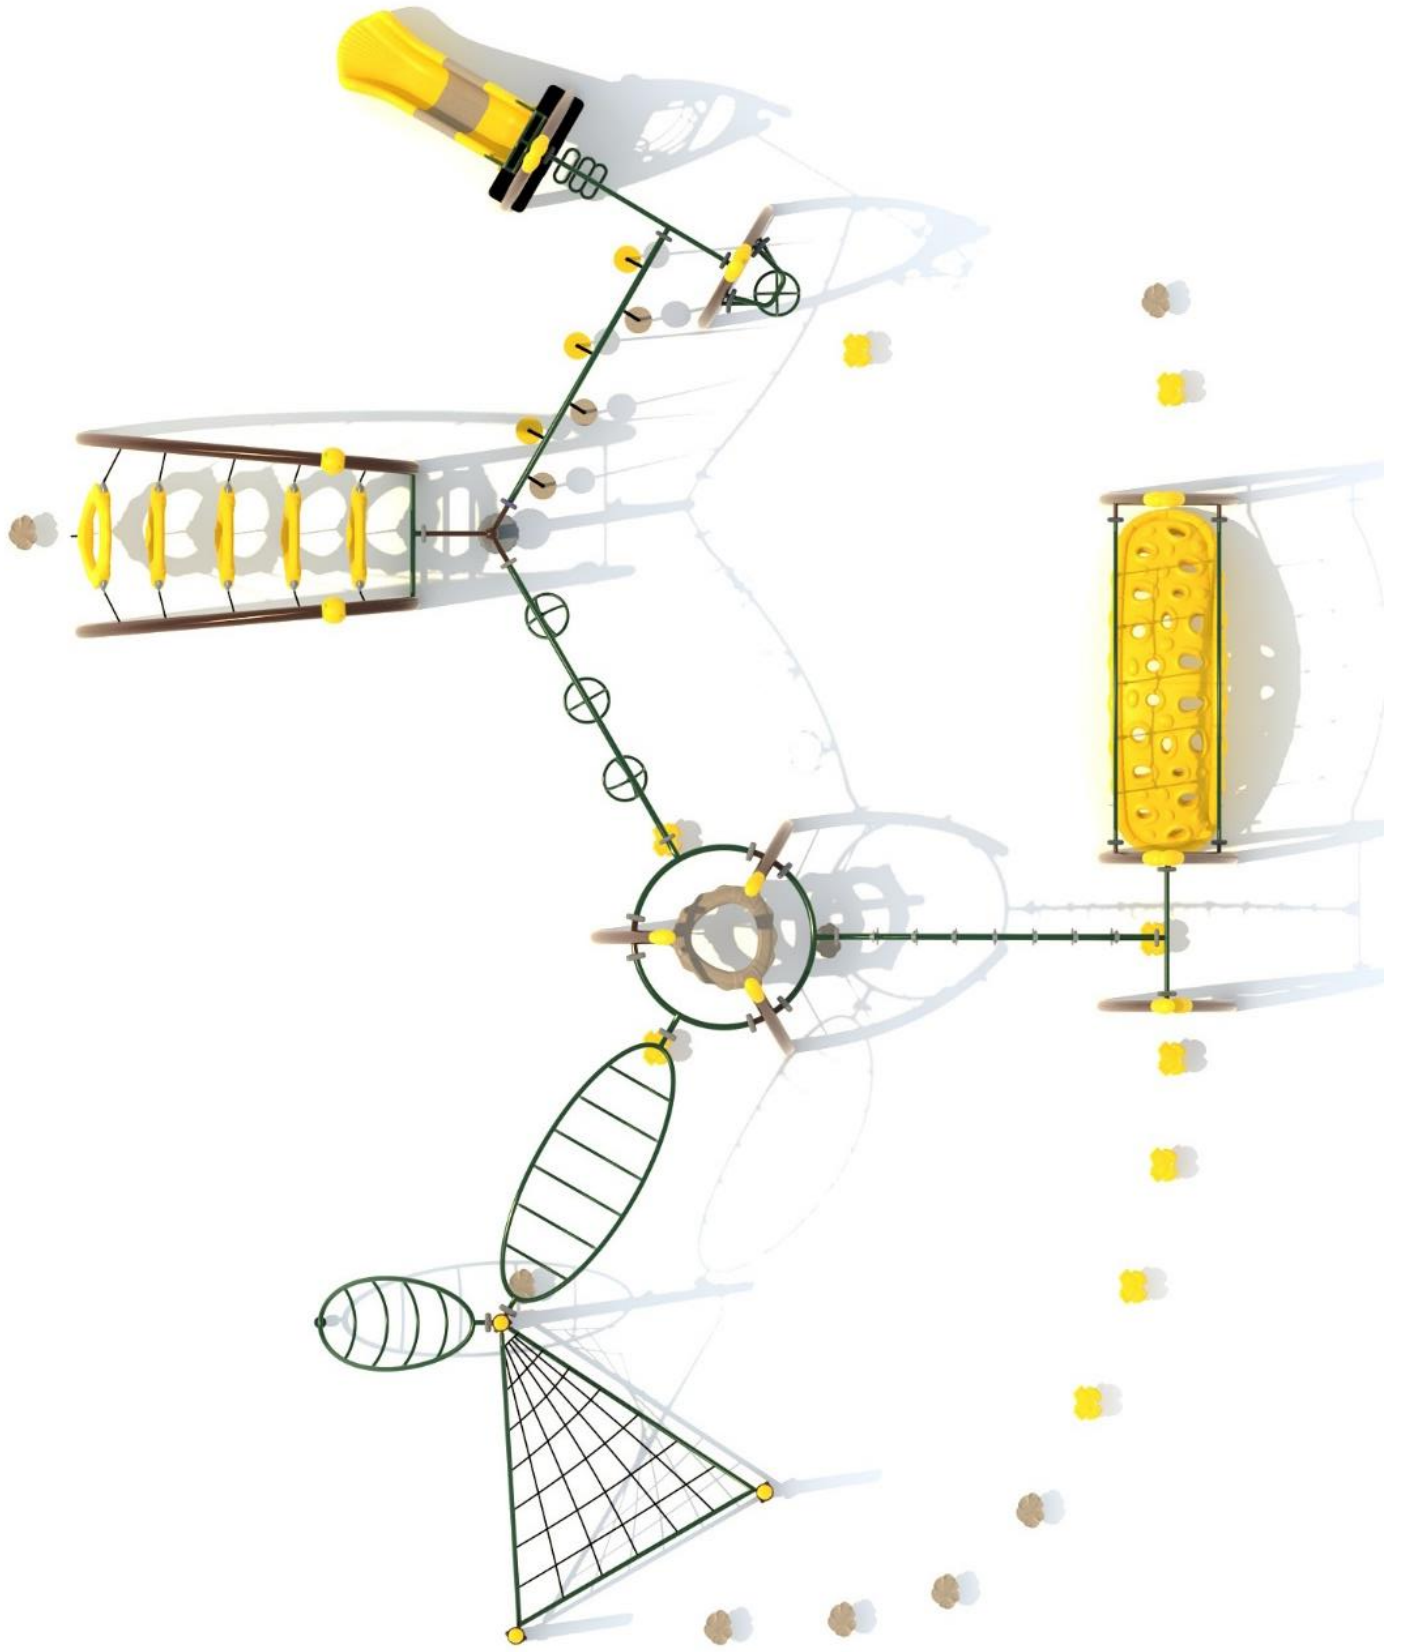

Use Zone: 57ft x 44ft

Age Group: 5 to 12 years

Occupancy: 40-44 children

Free Shipping!

COMPONENT: Floating Tunnel
Tower / Frog Pad Challenge Ladder
/ Ring Swing Challenge Ladder /
Cylinder Spinner / Boulder Climber
/ Single Sectional Slide / Cargo
Climber / Climber / Climber / Crab
Pods / Saddle Slide / Cylinder
Spinner

Post & Metal

Double Color Polyethylene

.75-inch

.48-inch

.24-inch

Single Color Polyethylene

.60-inch

Blow Mold Plastic