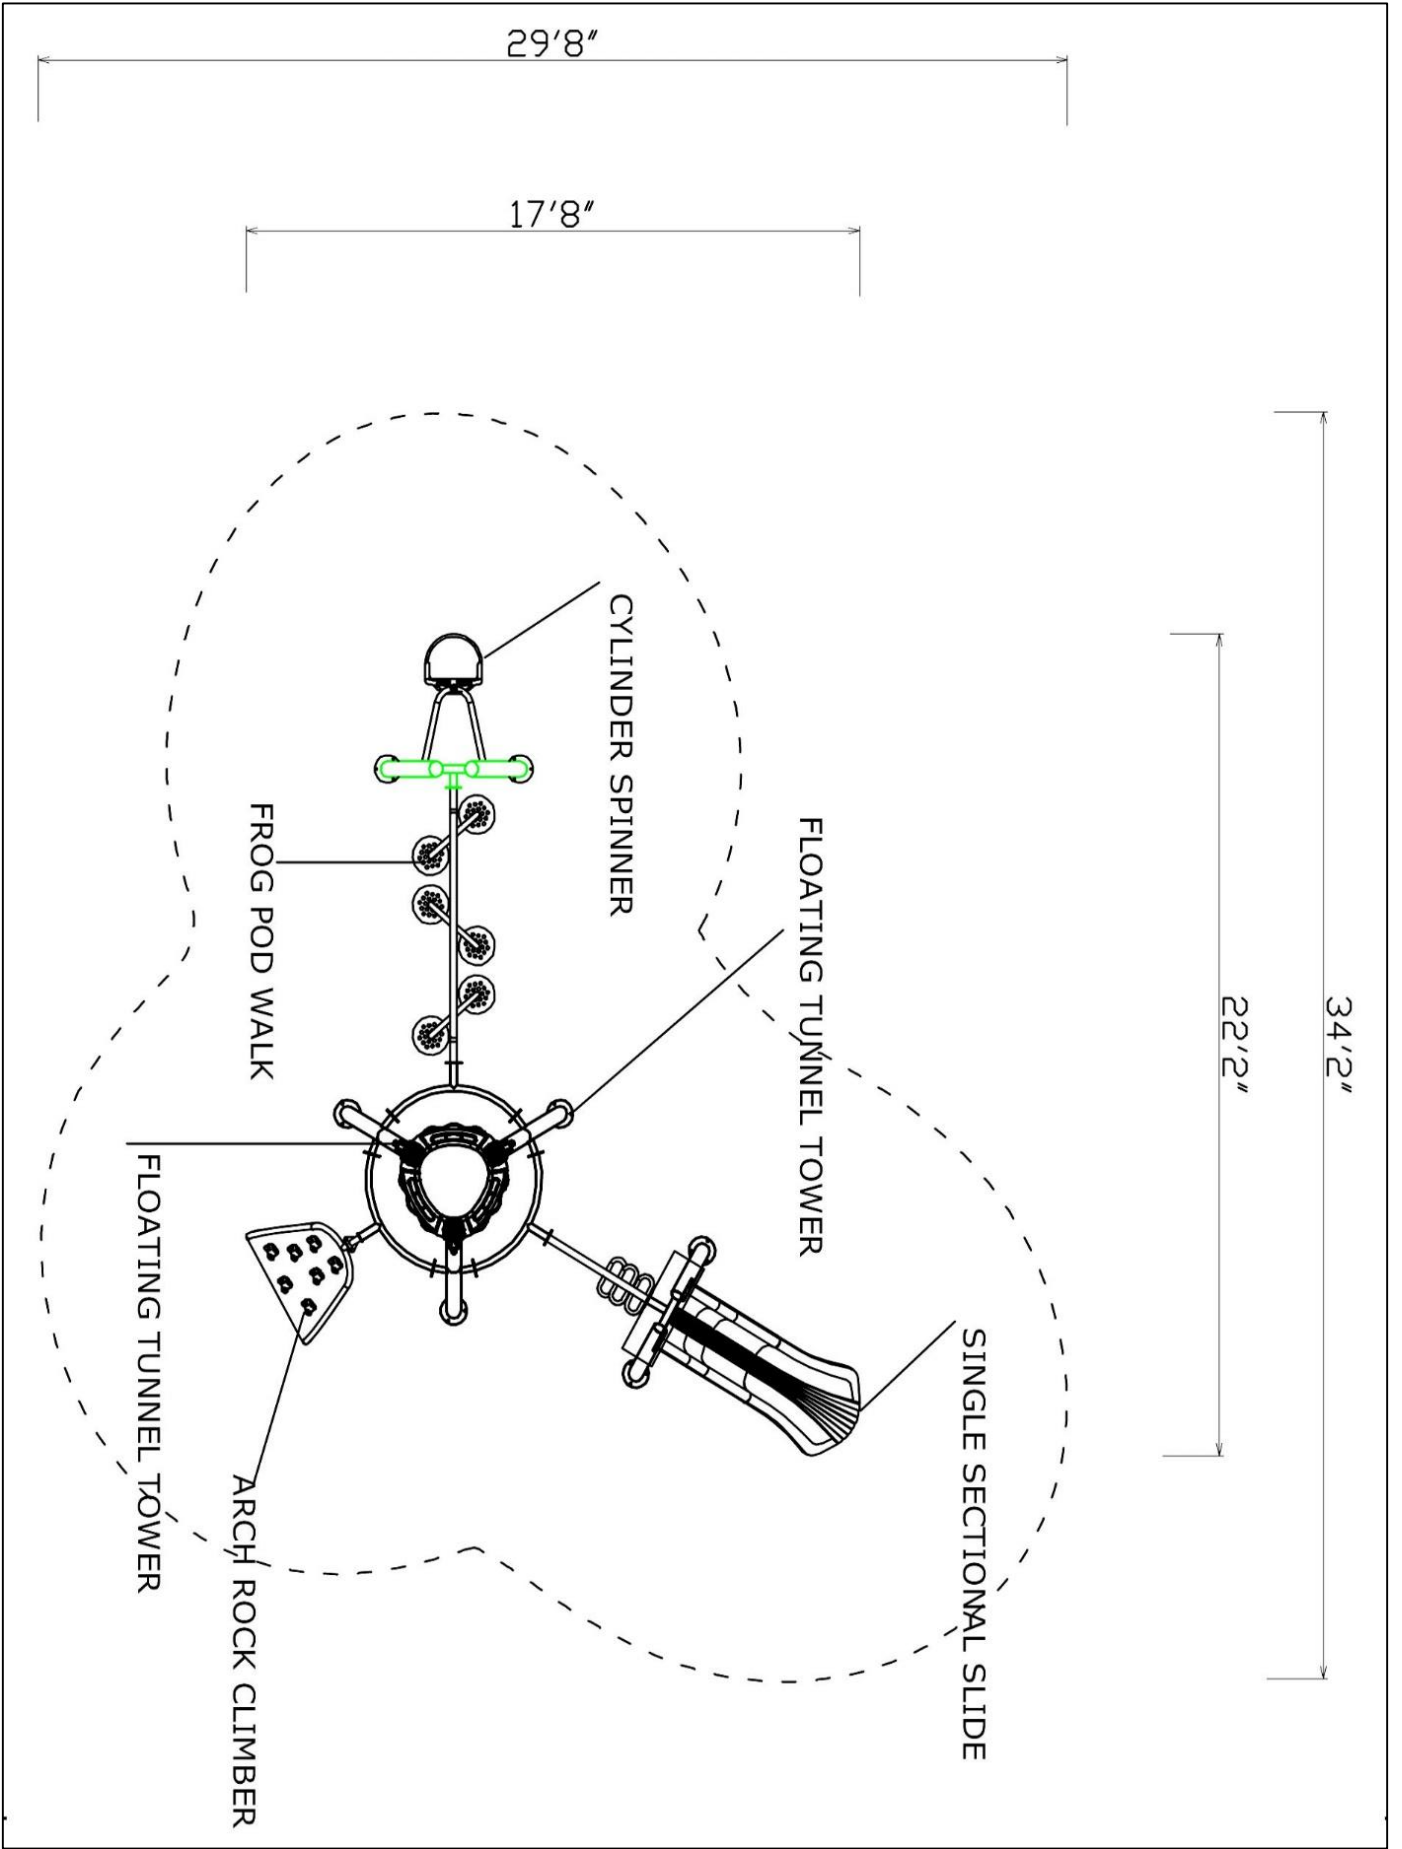

Use Zone: 38ft x 34ft

Age Group: 5 to 12 years

Occupancy: 10-14 children

Free Shipping!

COMPONENT: Floating Tunnel
Tower / Frog Pad Challenge Ladder
/ Ring Swing Challenge Ladder /
Cylinder Spinner / Boulder Climber
/ Single Sectional Slide / Cargo
Climber / Climber / Climber / Crab
Pods / Saddle Slide / Cylinder
Spinner

Post & Metal

Double Color Polyethylene

.75-inch

.48-inch

.24-inch

Single Color Polyethylene

.60-inch

Blow Mold Plastic