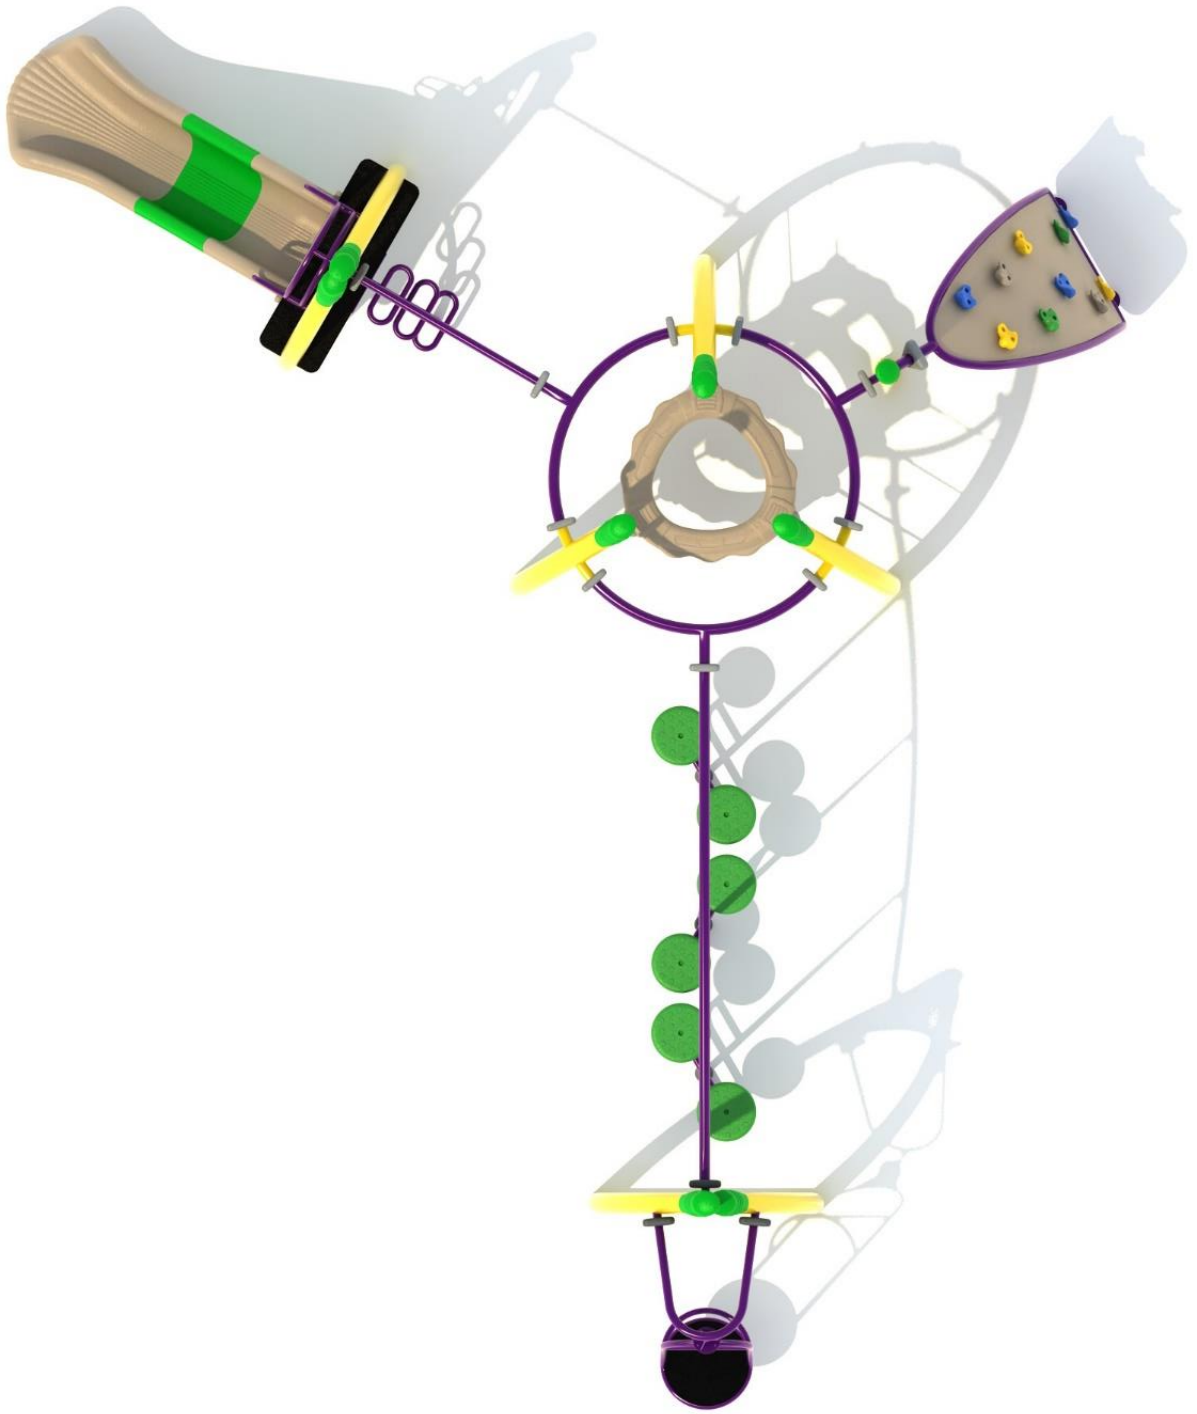

Use Zone: 38ft x 34ft

Age Group: 5 to 12 years

Occupancy: 10-14 children

Free Shipping!

COMPONENT: Floating Tunnel
Tower / Frog Pad Challenge Ladder
/ Ring Swing Challenge Ladder /
Cylinder Spinner / Boulder Climber
/ Single Sectional Slide / Cargo
Climber / Climber / Climber / Crab
Pods / Saddle Slide / Cylinder
Spinner

PATRIOT

- White - Posts
- Pacific Blue - Plastic
- Primary Red - Plastic
- Tan - Metal Accessories

LAKEWOOD

- Brown - Posts
- Pacific Blue - Plastic
- Sunglow Yellow - Plastic
- Tan - Plastic
- Tan - Metal Accessories